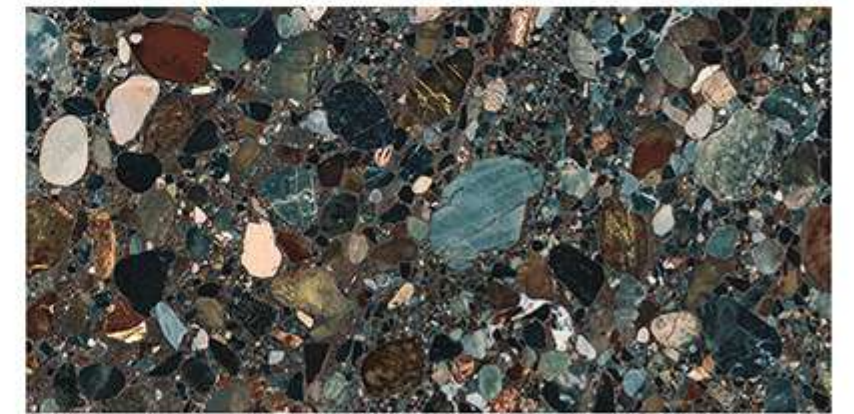

PRE-POLISHED

INSTALLATION
FRIENDLY

COMPACT BODY
/HIGH MOR

ZERO POROSITY
ENSURING
ANTI-FUNGAL LIFE

MAJESTIC STONE

HIGH GLOSSY
FINISH

600x1200
MM

PGVT