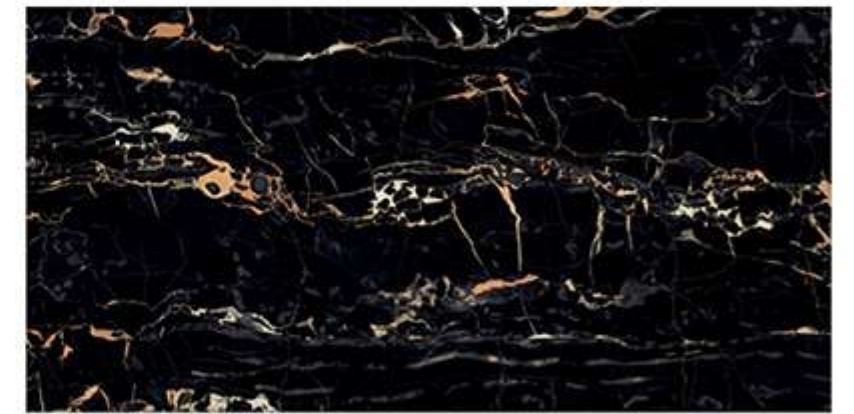

PRE-POLISHED

INSTALLATION
FRIENDLY

COMPACT BODY
/HIGH MOR

ZERO POROSITY
ENSURING
ANTI-FUNGAL LIFE

PORTORO BLACK

HIGH GLOSSY
FINISH

600x1200
MM

PGVT