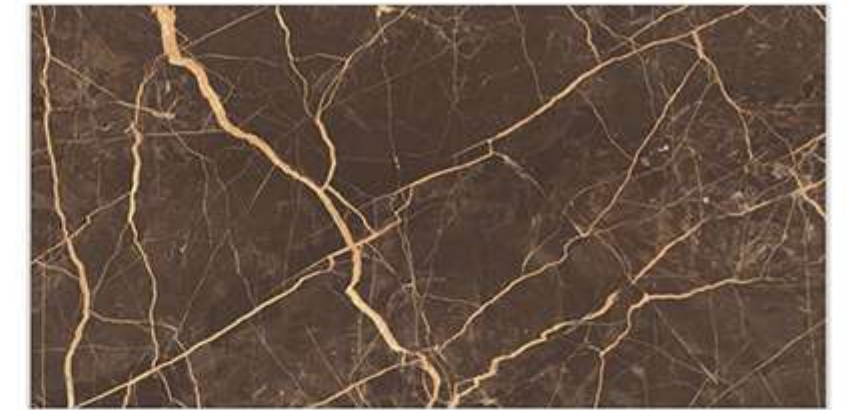

EMBRACE BROWN

HIGH GLOSSY
FINISH

600x1200
MM

PGVT