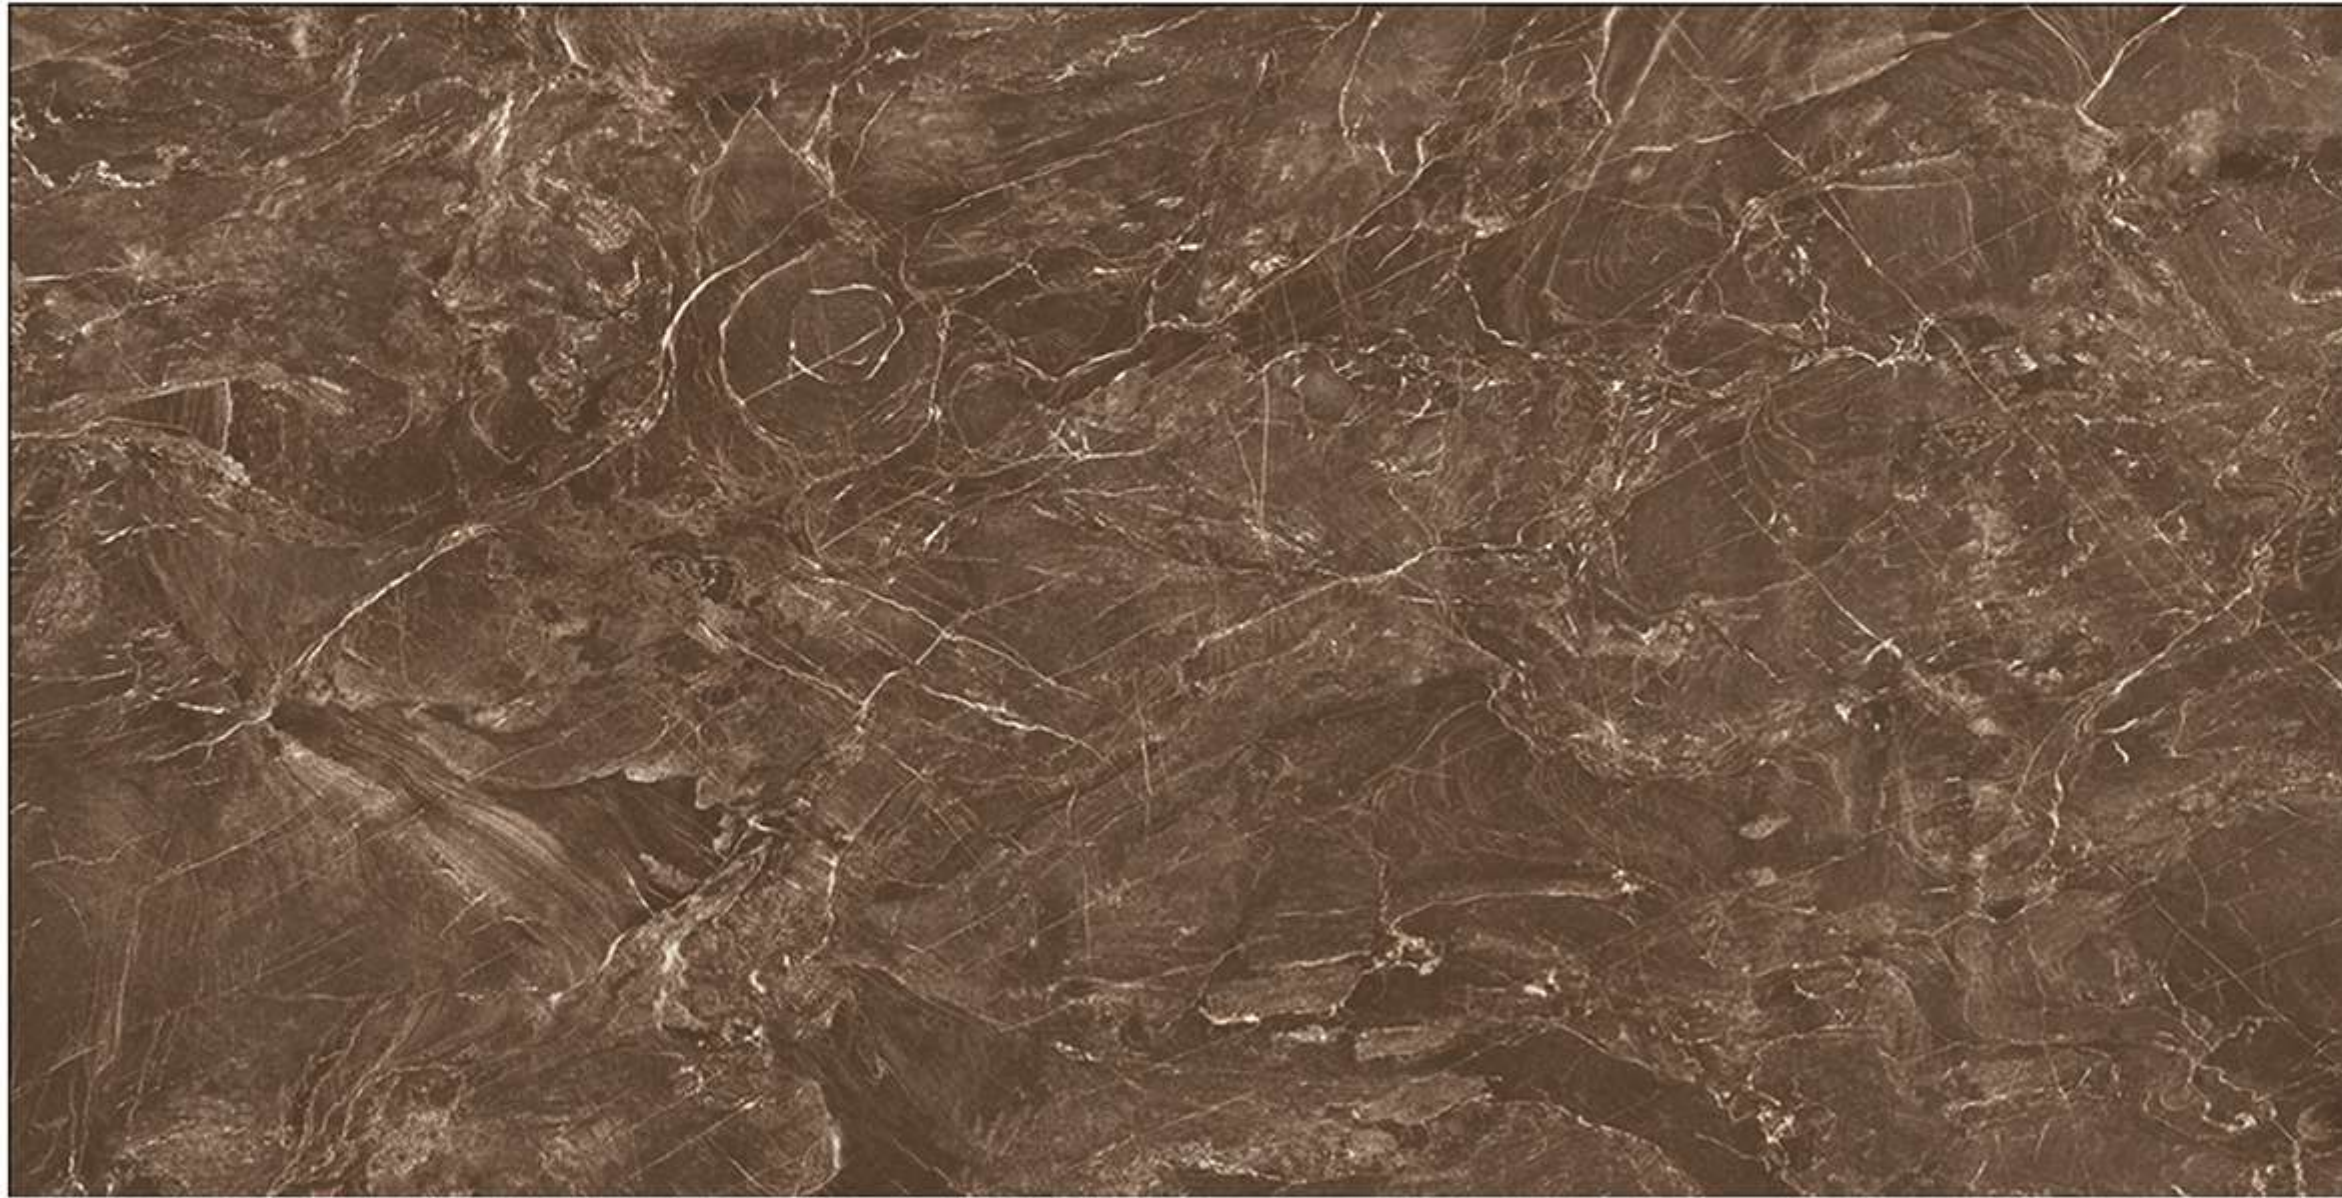

PUPILS BROWN

HIGH GLOSSY
FINISH

600x1200
MM

PGVT