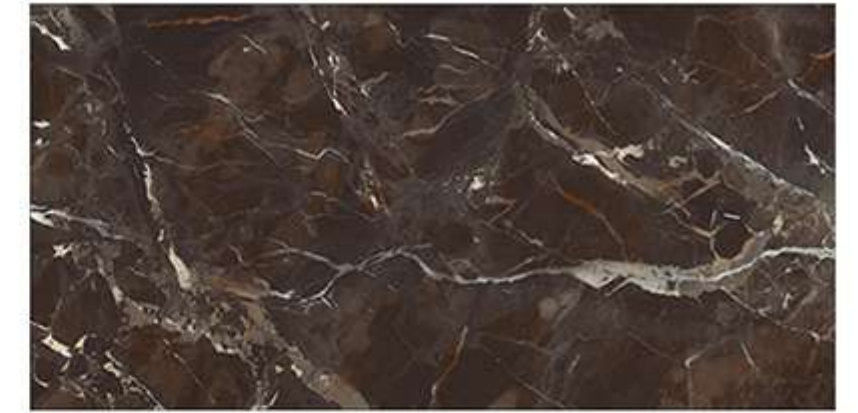

PRE-POLISHED

INSTALLATION
FRIENDLY

COMPACT BODY
/HIGH MOR

ZERO POROSITY
ENSURING
ANTI-FUNGAL LIFE

IRIS BROWN

HIGH GLOSSY
FINISH

600x1200
MM

PGVT