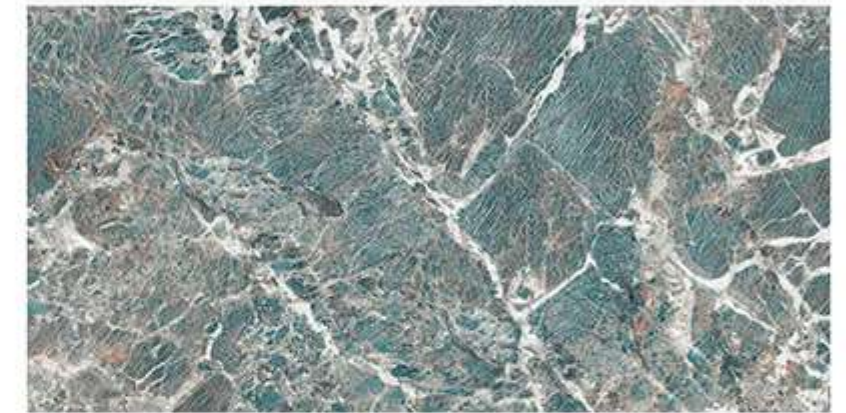

AMAZONITE NATURAL

HIGH GLOSSY
FINISH

600x1200
MM

PGVT

LIGHT
WEIGHT

FACADES

RESIN-FREE

ZERO
MAINTENANCE