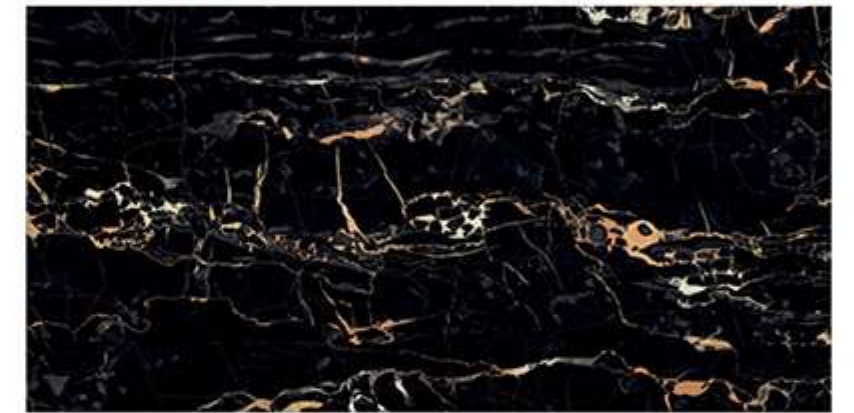

PRE-POLISHED

INSTALLATION
FRIENDLY

COMPACT BODY
/HIGH MOR

ZERO POROSITY
ENSURING
ANTI-FUNGAL LIFE

PORTORO BLACK

HIGH GLOSSY
FINISH

600x1200
MM

PGVT