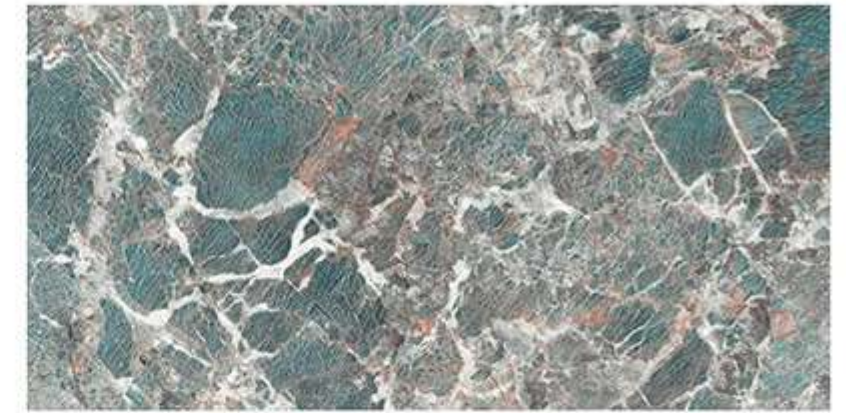

AMAZONITE NATURAL

HIGH GLOSSY
FINISH

600x1200
MM

PGVT

LIGHT
WEIGHT

FACADES

RESIN-FREE

ZERO
MAINTENANCE