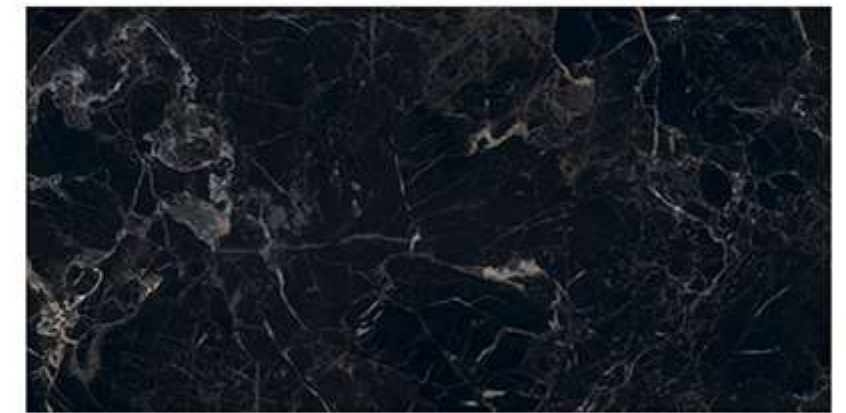

COSTA BLACK

HIGH GLOSSY
FINISH

600x1200
MM

PGVT