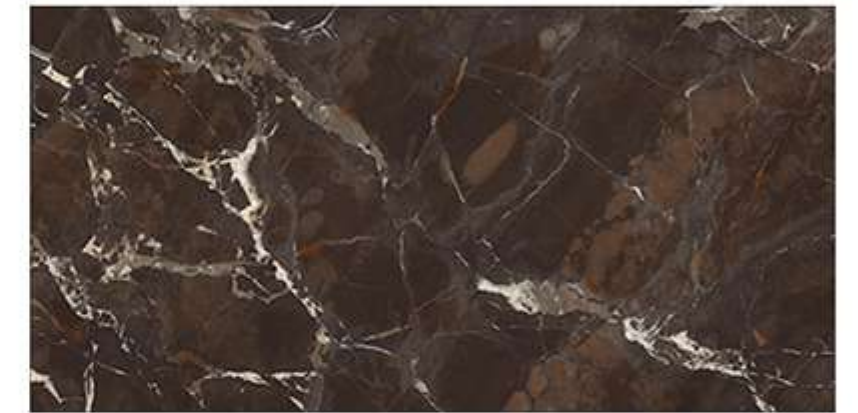

PRE-POLISHED

INSTALLATION
FRIENDLY

COMPACT BODY
/HIGH MOR

ZERO POROSITY
ENSURING
ANTI-FUNGAL LIFE

IRIS BROWN

HIGH GLOSSY
FINISH

600x1200
MM

PGVT