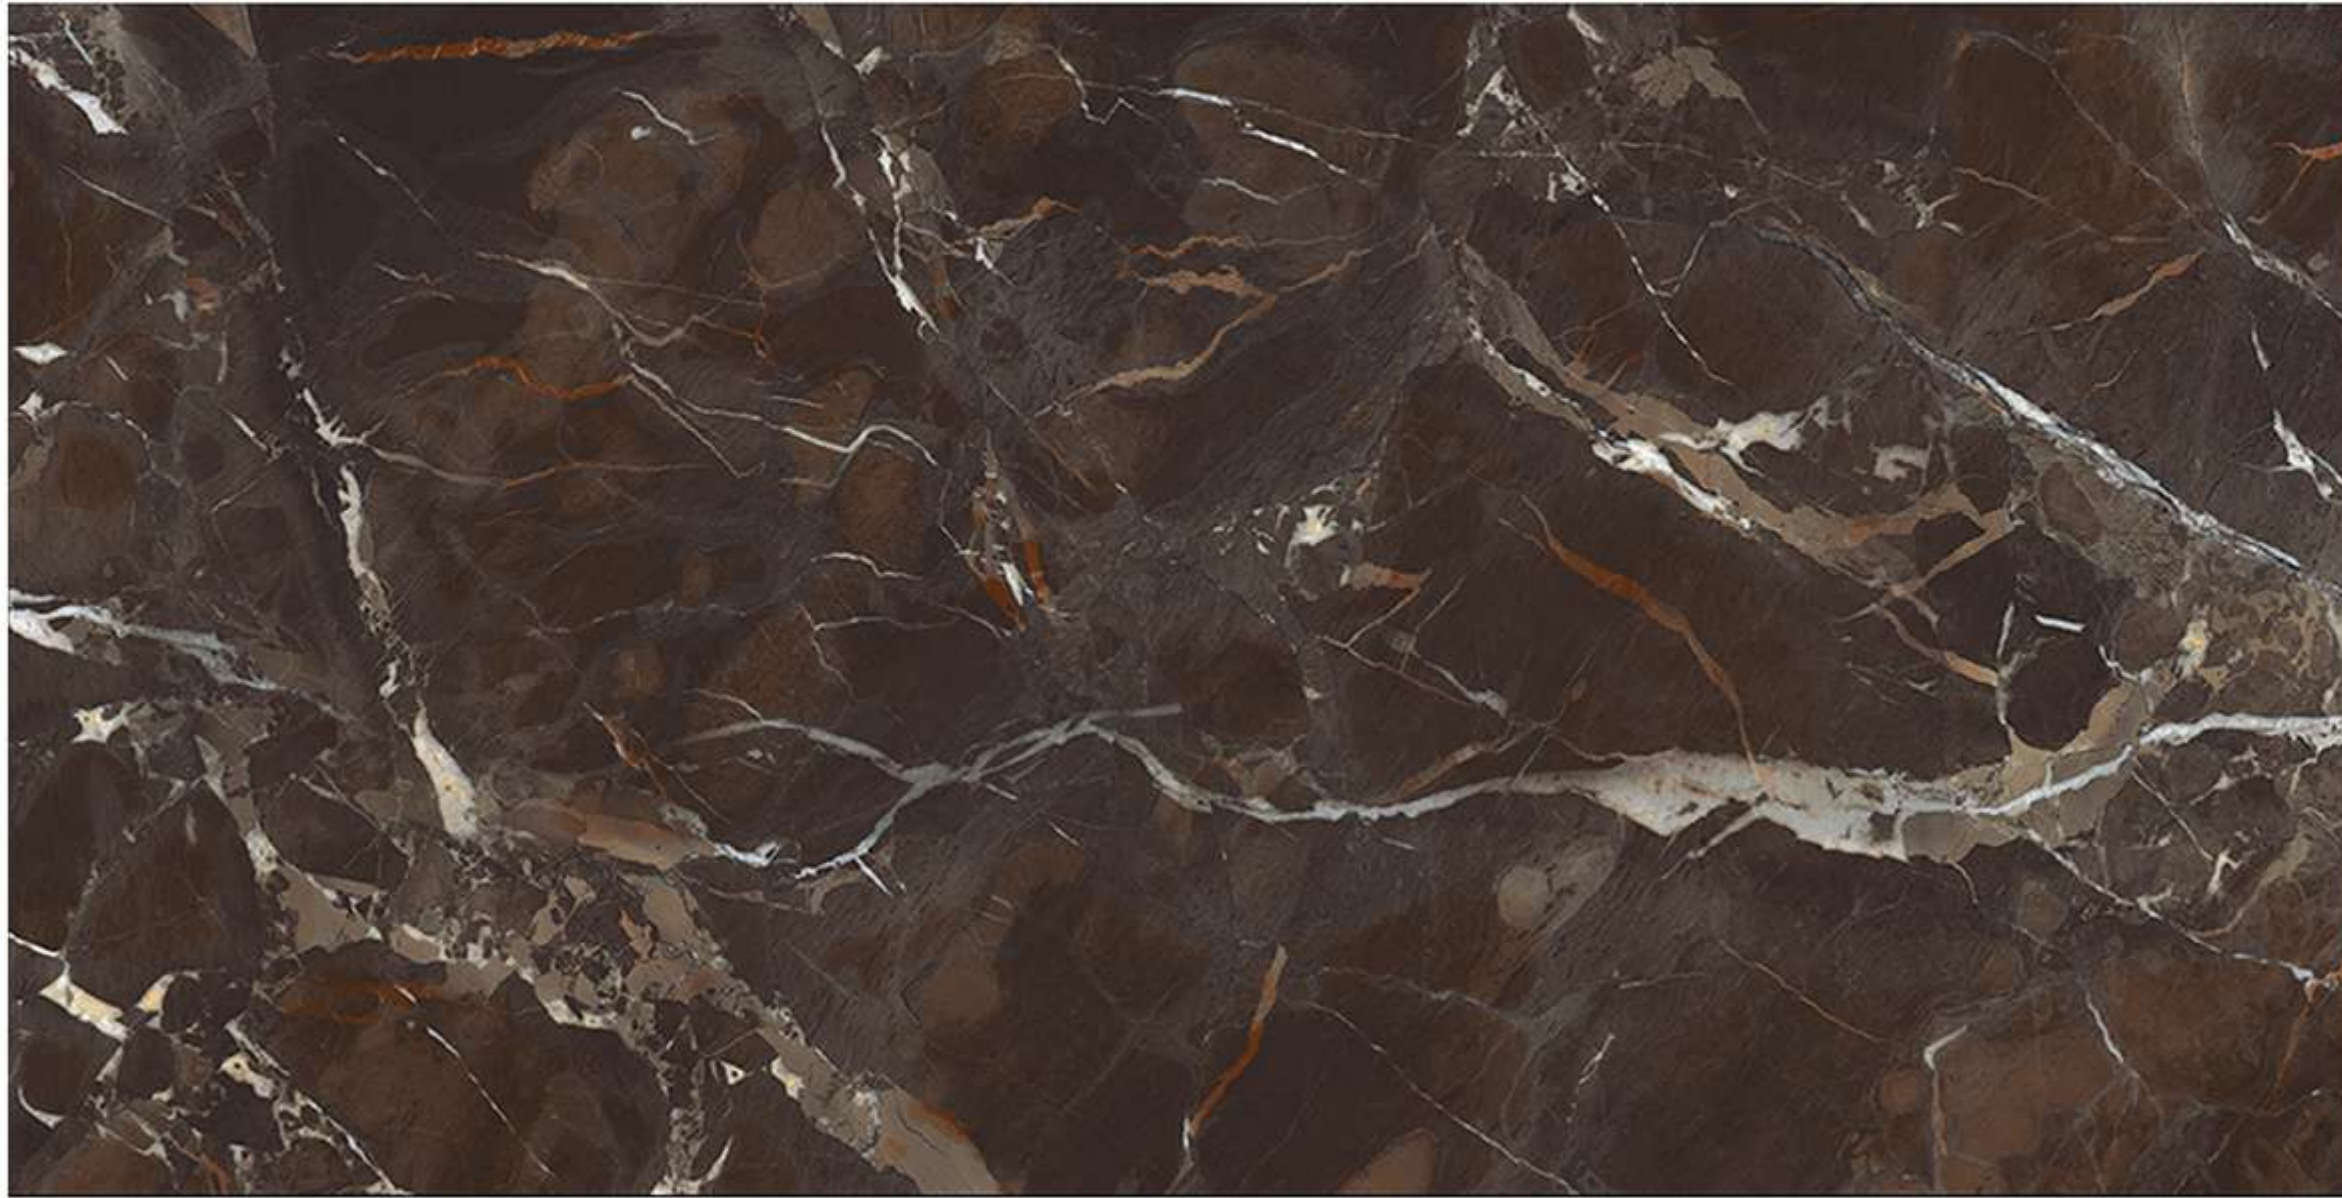

LIGHT
WEIGHT

FACADES

RESIN FREE

ZERO
MAINTENANCE

PRE-POLISHED

INSTALLATION
FRIENDLY

COMPACT BODY
/HIGH MOR

ZERO POROSITY
ENSURING
ANTI-FUNGAL LIFE