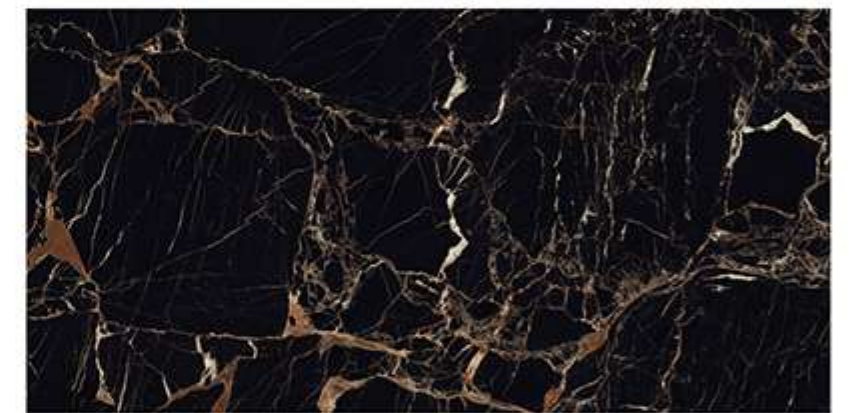

PRE-POLISHED

INSTALLATION
FRIENDLY

COMPACT BODY
/HIGH MOD

ZERO POROSITY
ENSURING
ANTI-FUNGAL LIFE

SAGON BLACK

HIGH GLOSSY
FINISH

600x1200
MM

PGVT