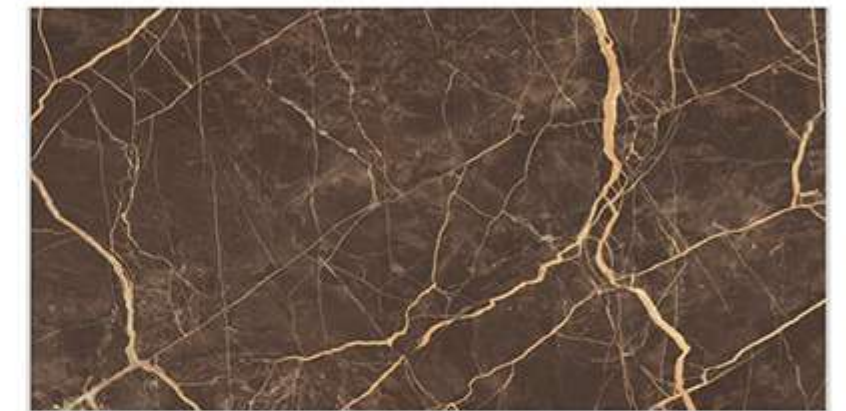

EMBRACE BROWN

HIGH GLOSSY
FINISH

600x1200
MM

PGVT