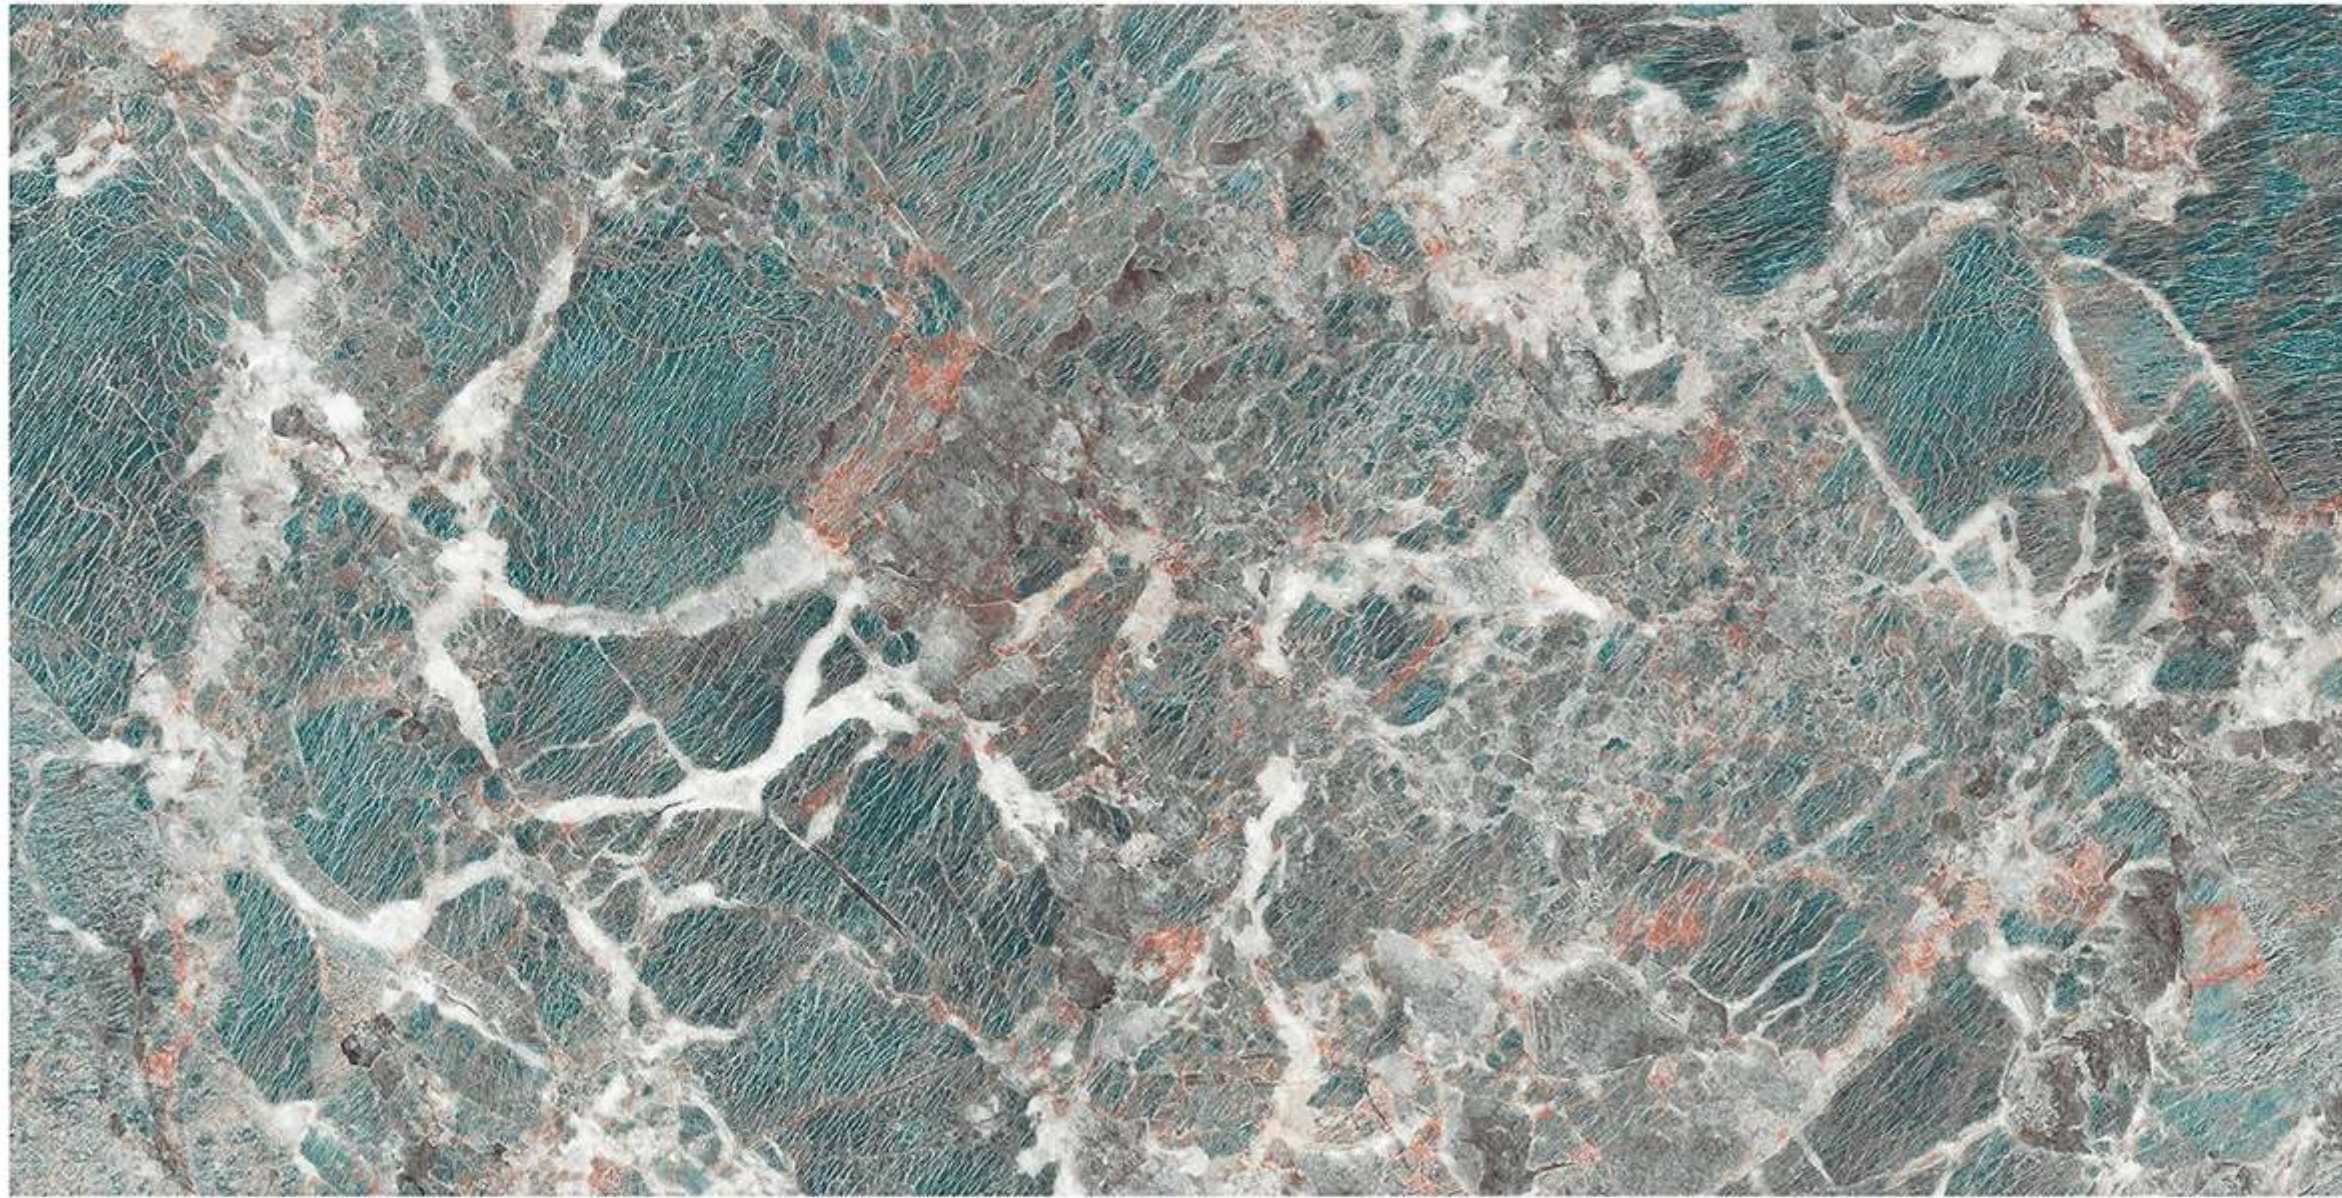

AMAZONITE NATURAL

HIGH GLOSSY
FINISH

600x1200
MM

PGVT

LIGHT
WEIGHT

FACADES

RESIN-FREE

ZERO
MAINTENANCE