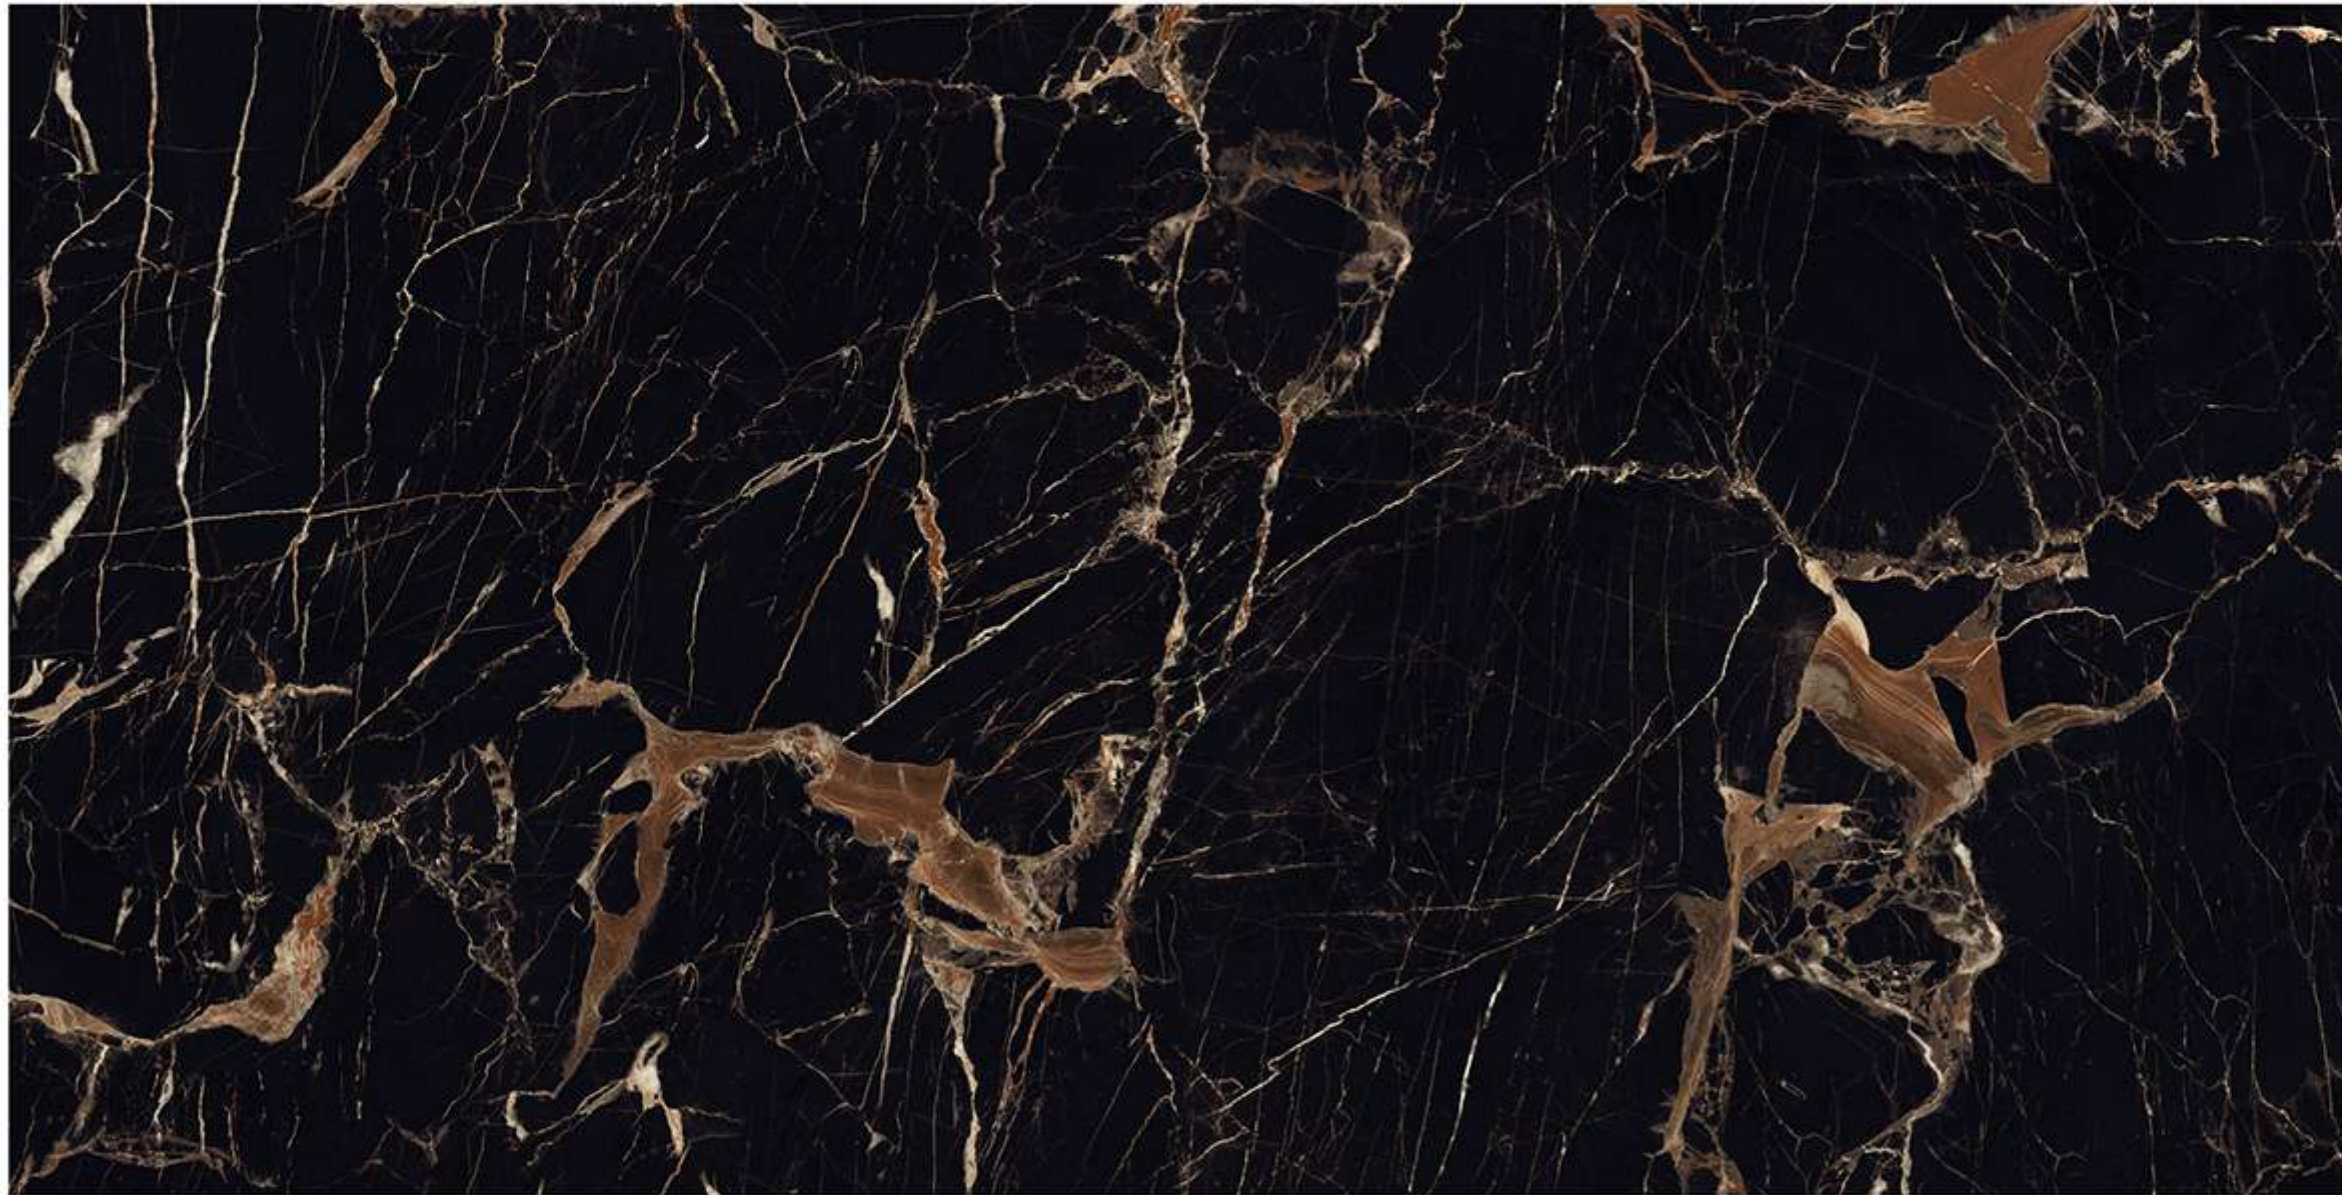

LIGHT
WEIGHT

FACADES

RESIN-FREE

ZERO
MAINTENANCE

PRE-POLISHED

INSTALLATION
FRIENDLY

COMPACT BODY
/HIGH MOR

ZERO POROSITY
ENSURING
ANTI-FUNGAL LIFE