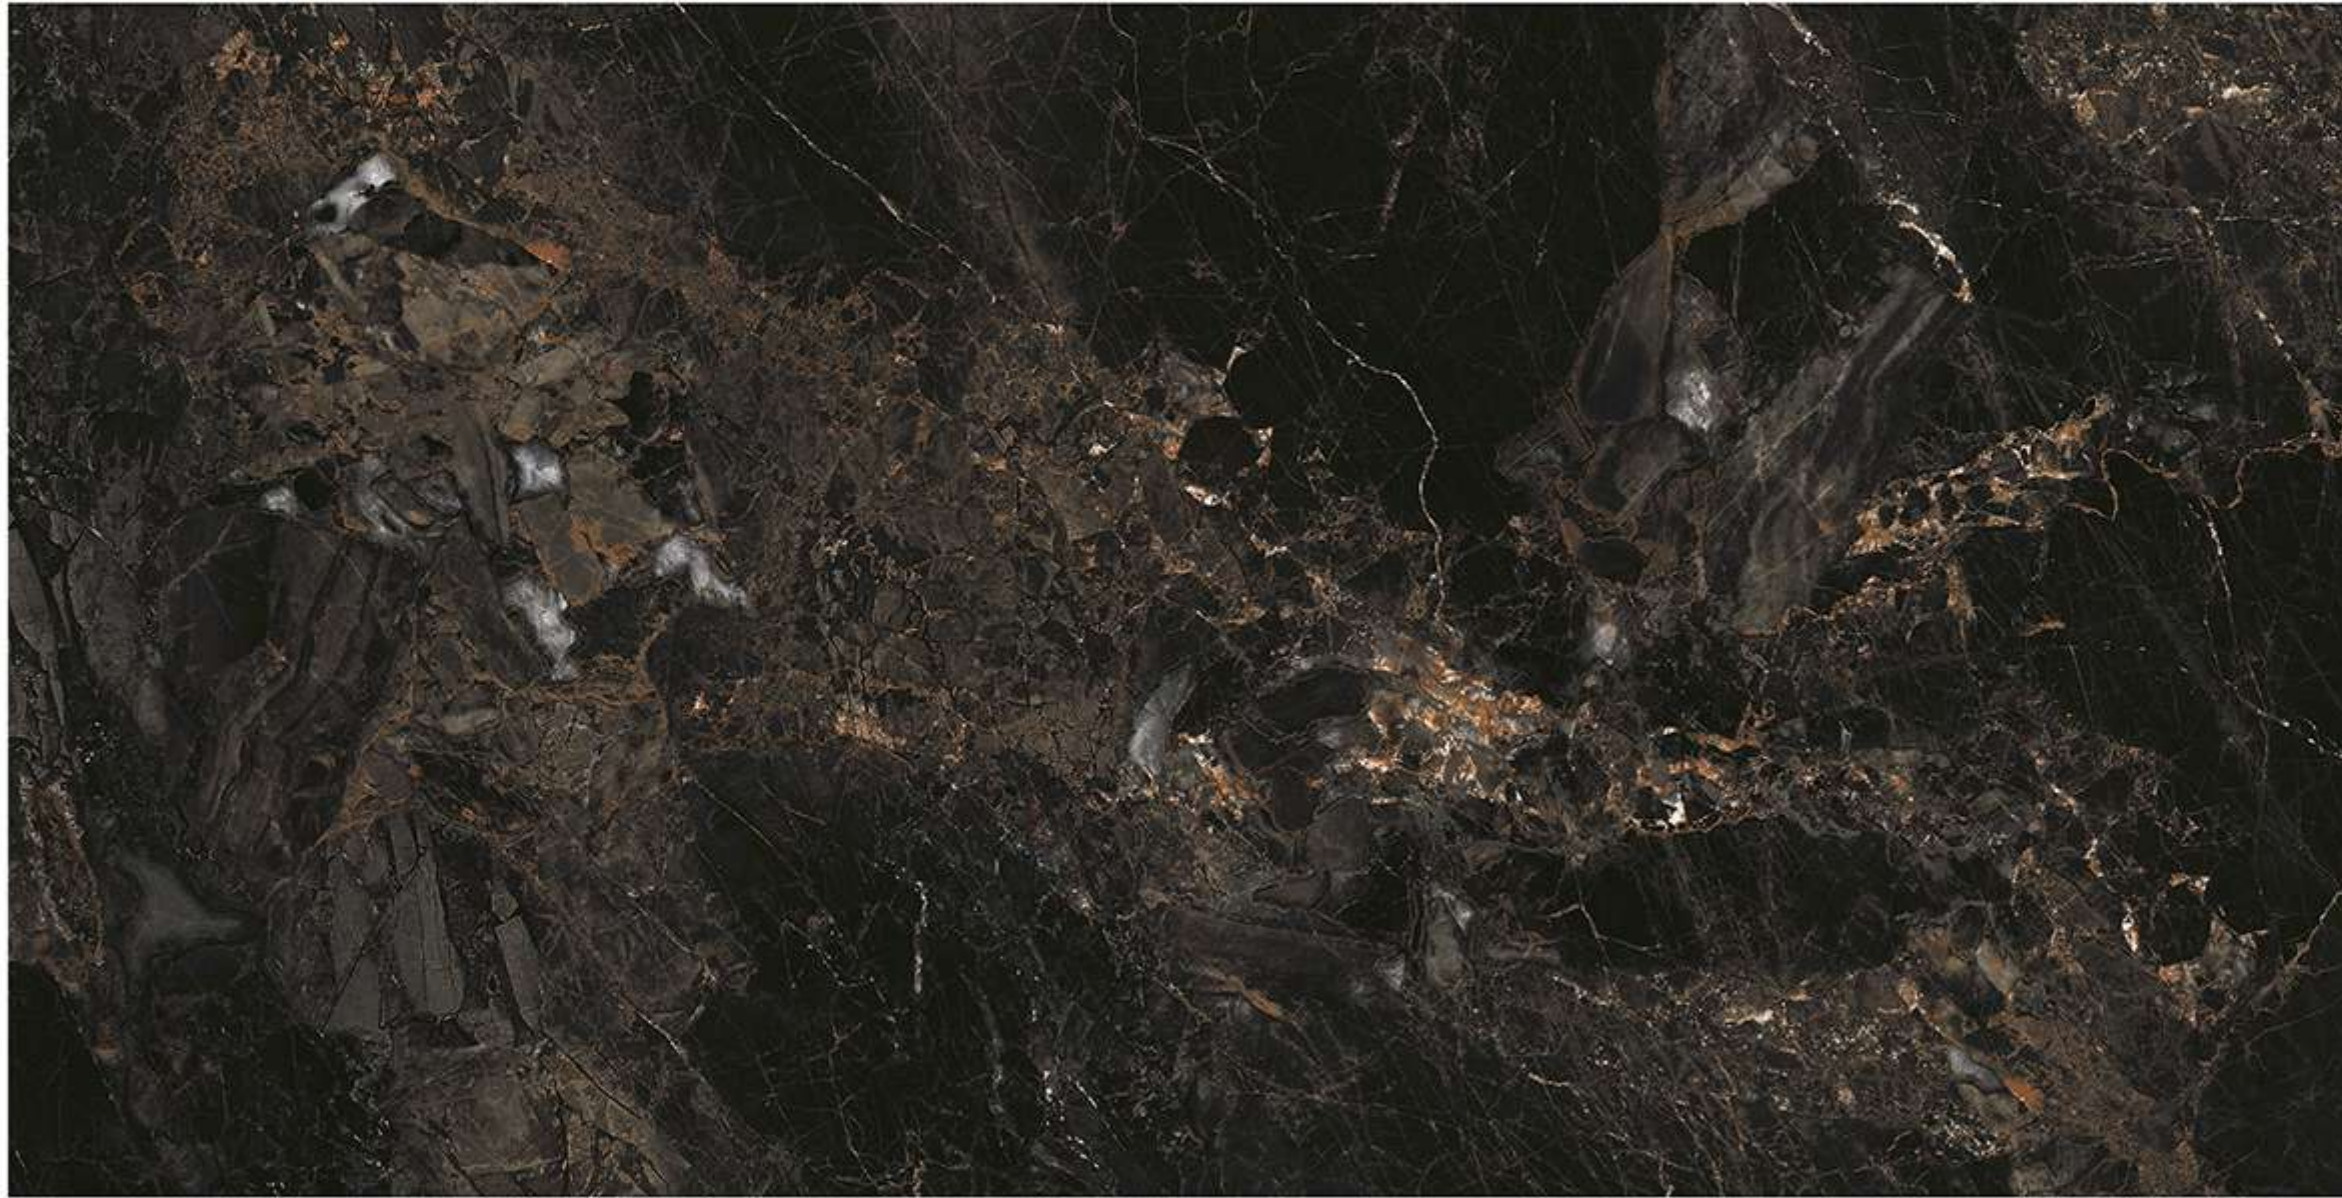

LIGHT
WEIGHT

FACADES

RESIN-FREE

ZERO
MAINTENANCE

PRE-POLISHED

INSTALLATION
FRIENDLY

COMPACT BODY
/HIGH MOR

ZERO POROSITY
ENSURING
ANTI-FUNGAL LIFE