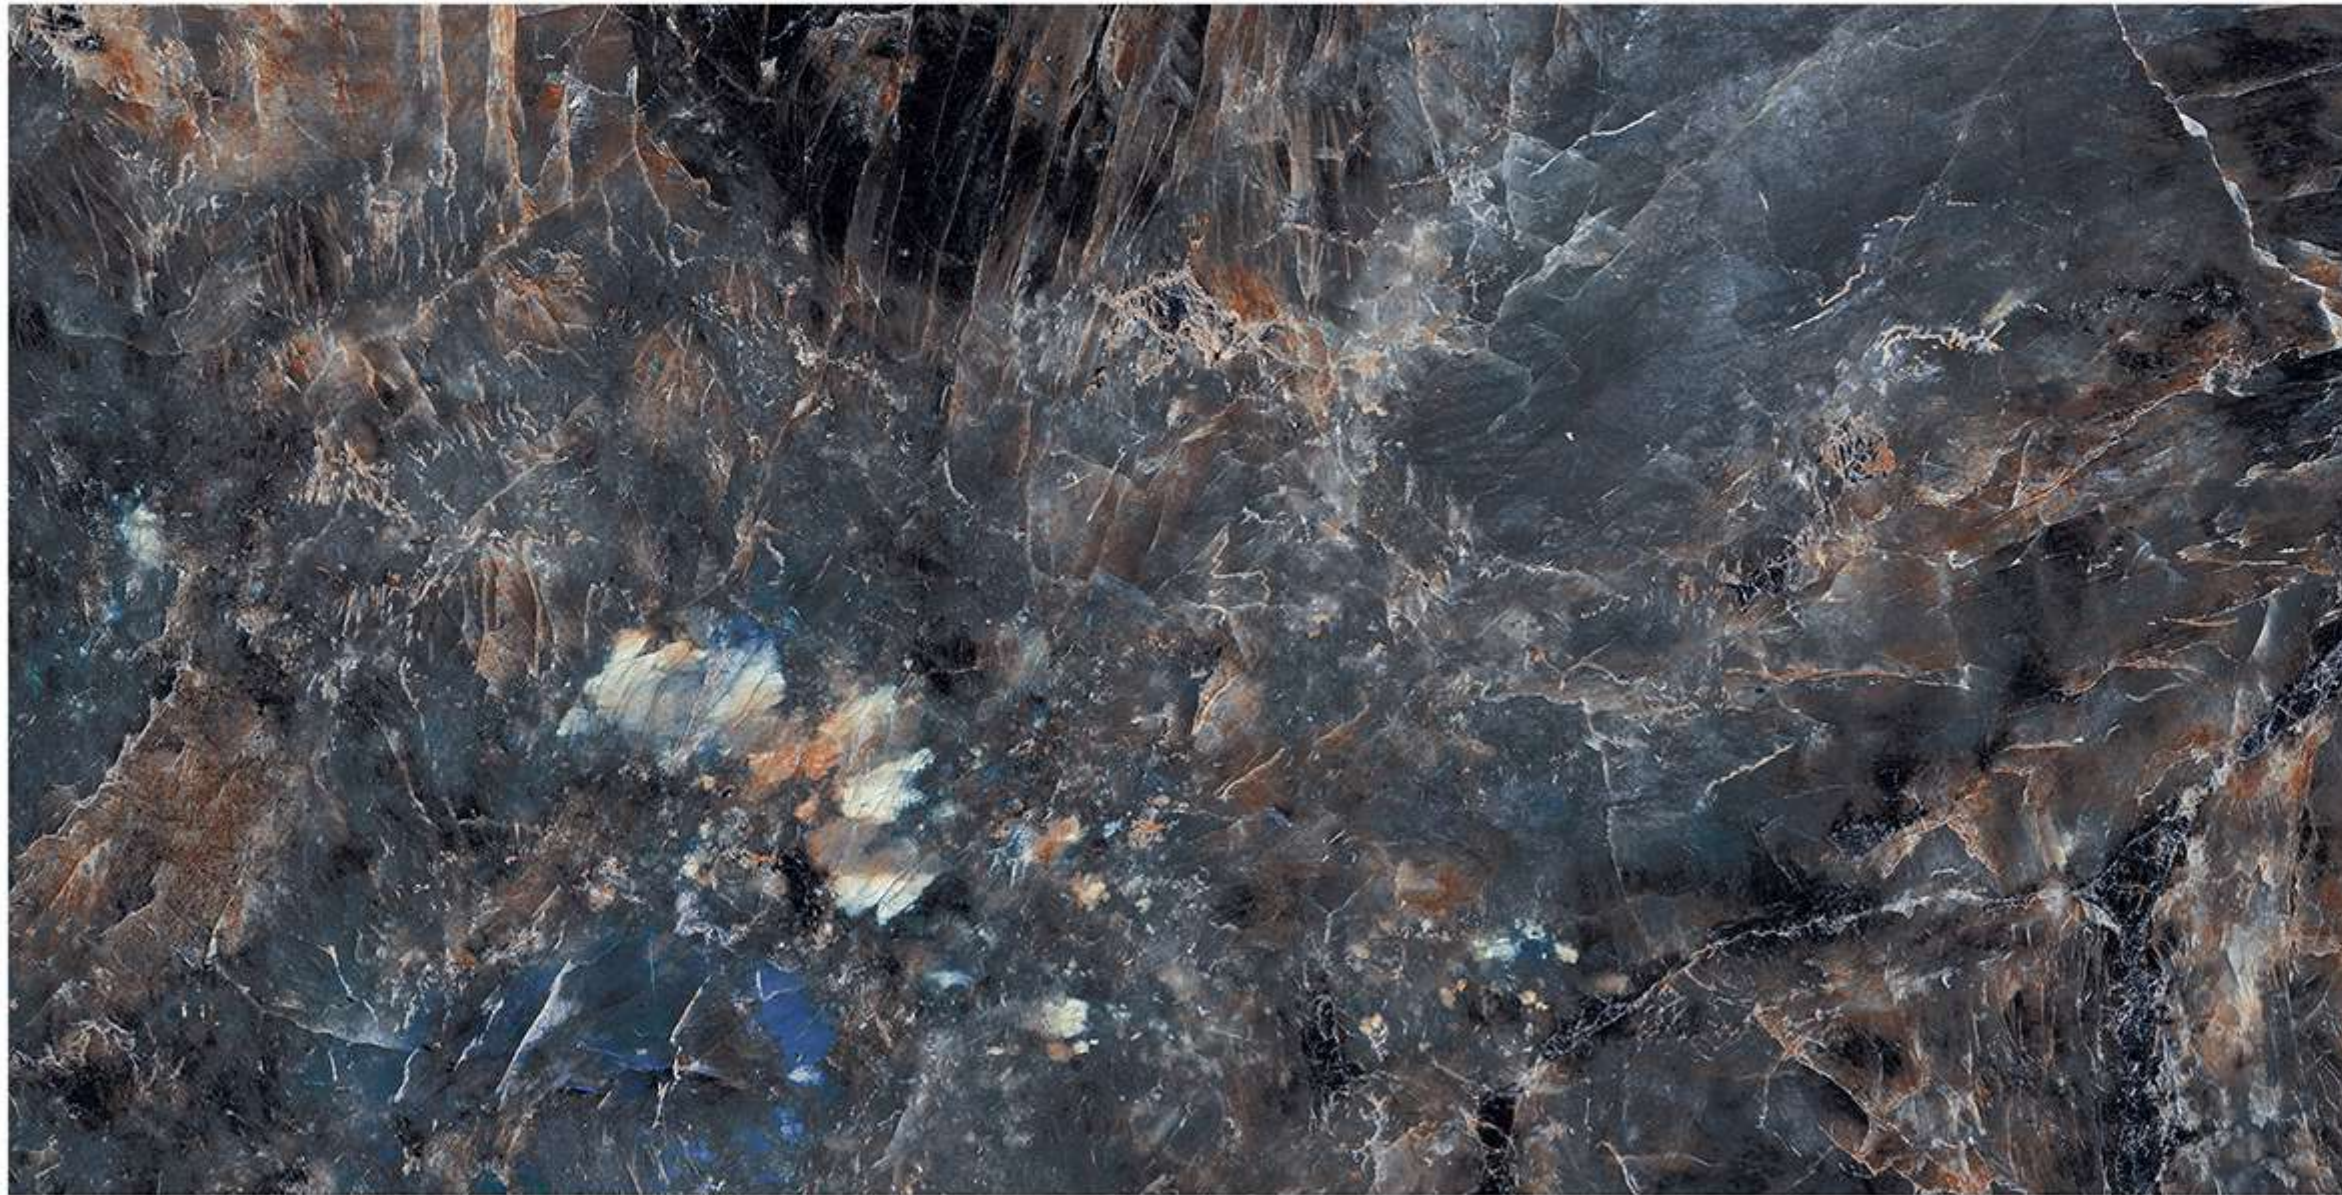

LEMURIAN NATURAL

HIGH GLOSSY
FINISH

600x1200
MM

PGVT

LIGHT
WEIGHT

FACADES

RESIN-FREE

ZERO
MAINTENANCE

PRE-POLISHED

INSTALLATION
FRIENDLY

COMPACT BODY
/HIGH MOR

ZERO POROSITY
ENSURING
ANTI-FUNGAL LIFE