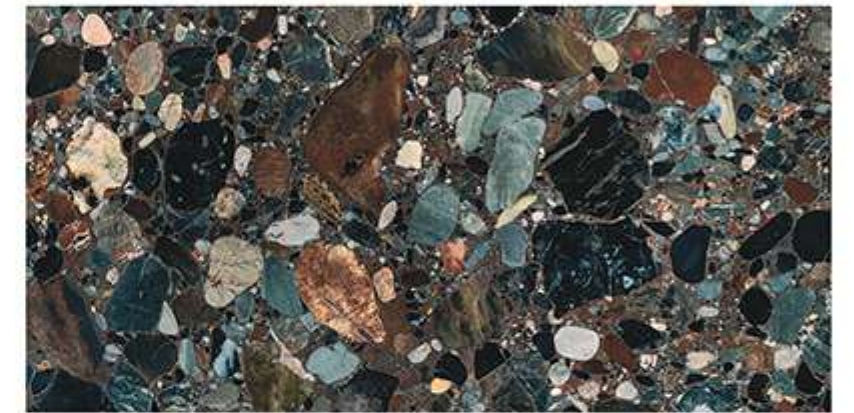

PRE-POLISHED

INSTALLATION
FRIENDLY

COMPACT BODY
/HIGH MOR

ZERO POROSITY
ENSURING
ANTI-FUNGAL LIFE

MAJESTIC STONE

HIGH GLOSSY
FINISH

600x1200
MM

PGVT