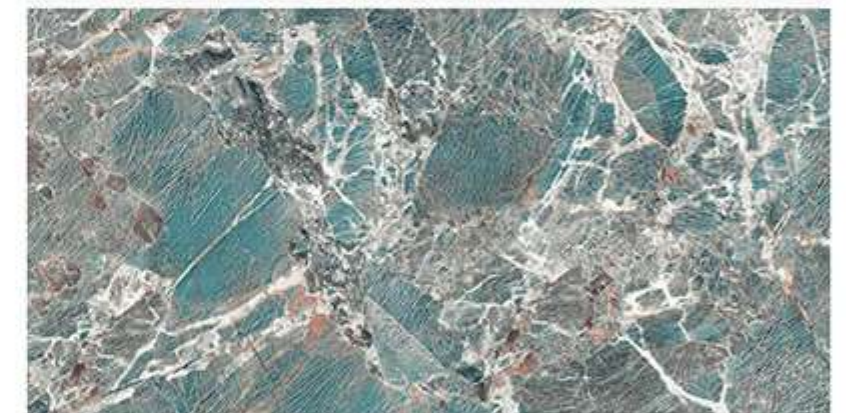

AMAZONITE NATURAL

HIGH GLOSSY
FINISH

600x1200
MM

PGVT

LIGHT
WEIGHT

FACADES

RESIN-FREE

ZERO
MAINTENANCE