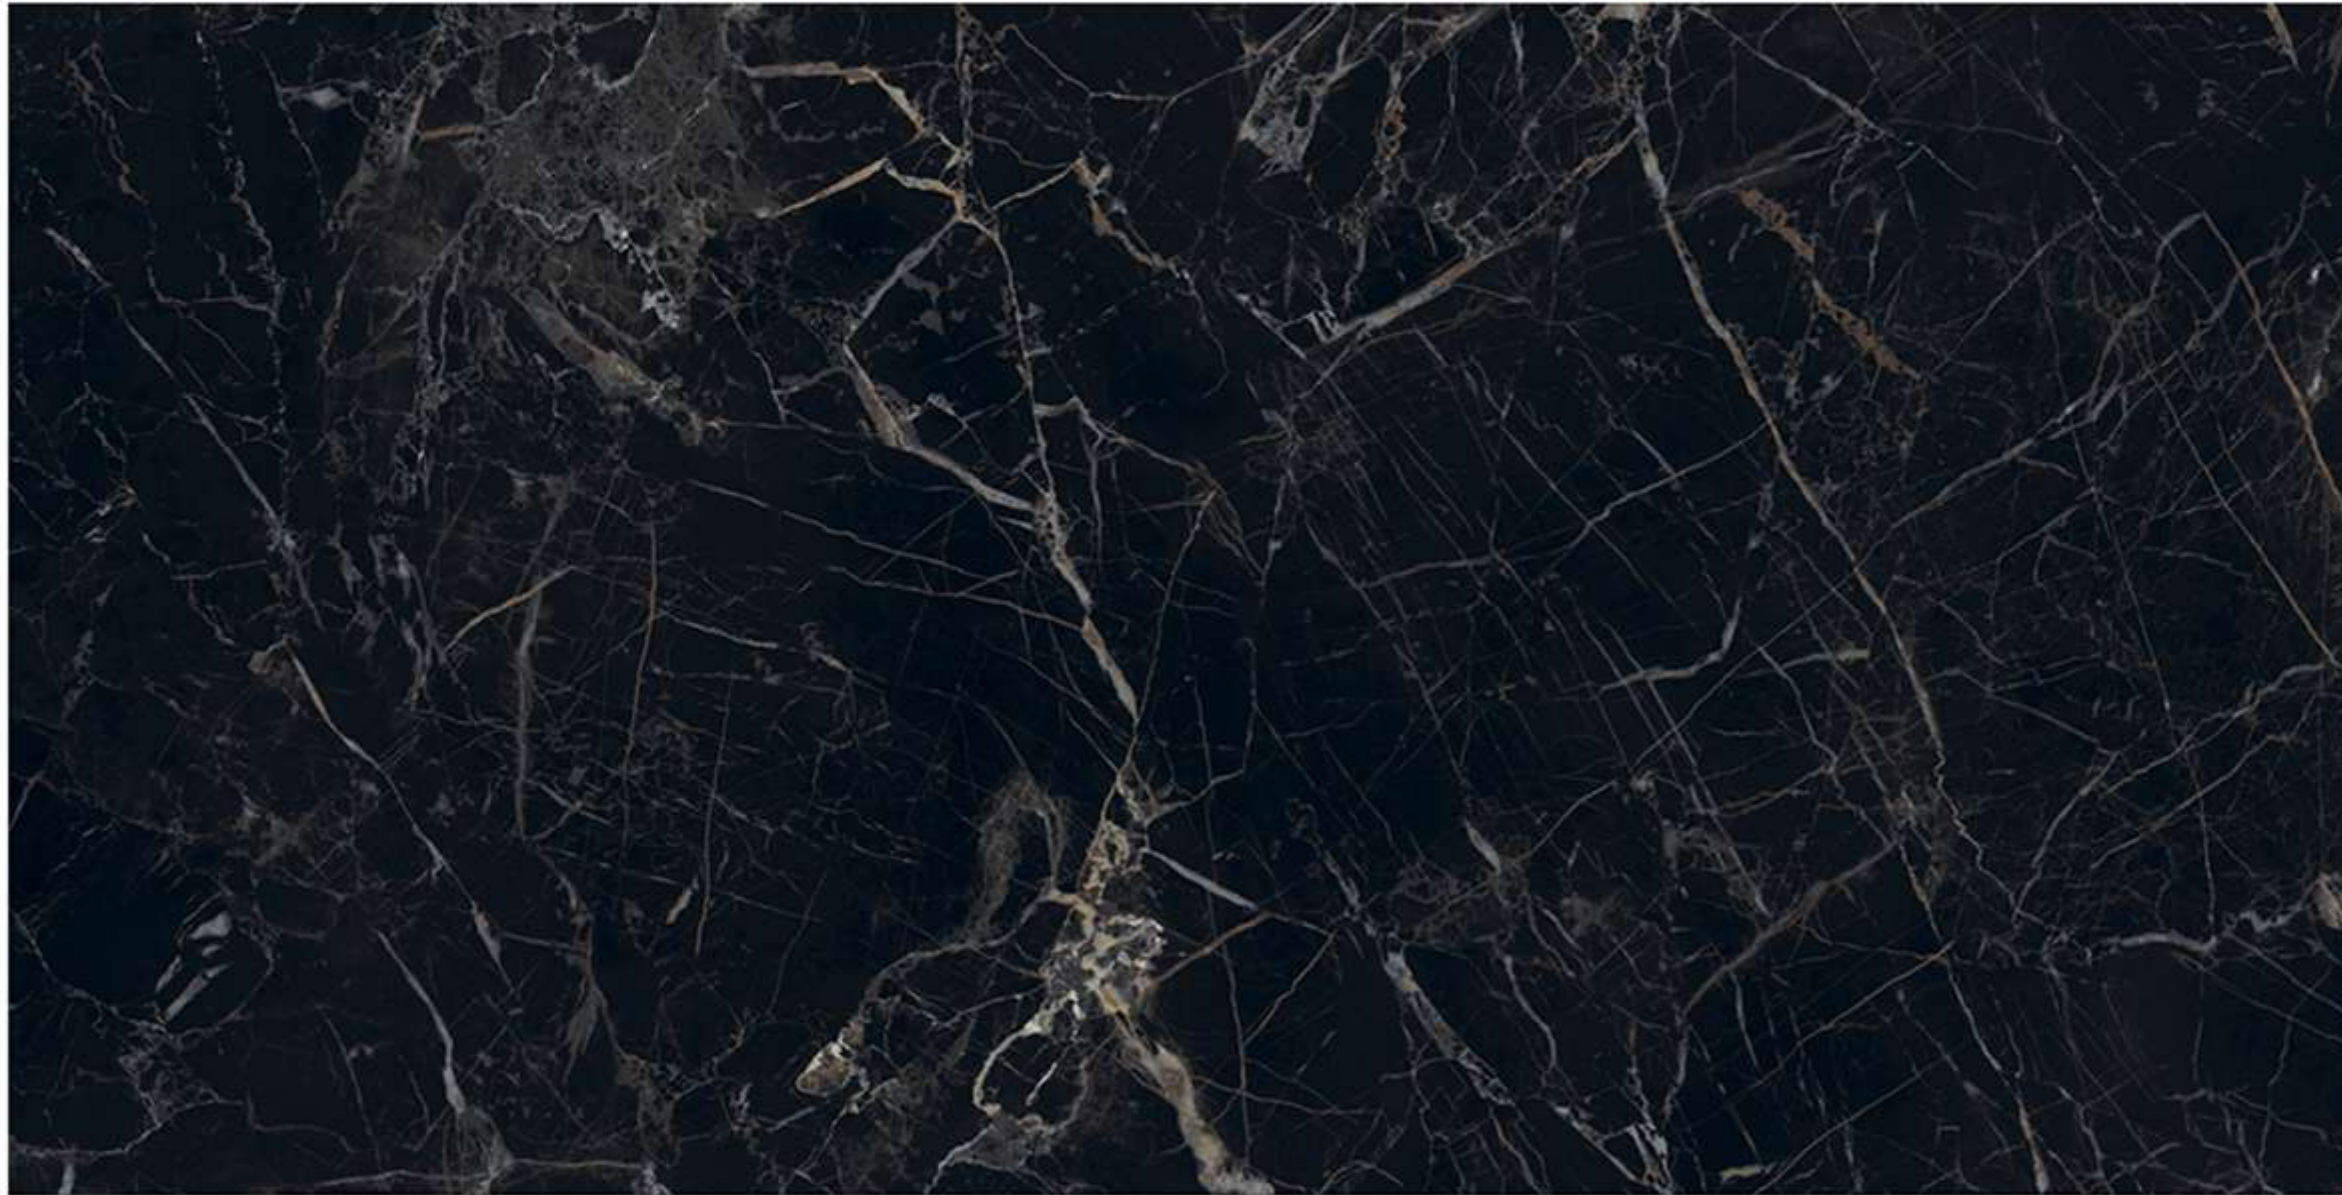

COSTA BLACK

HIGH GLOSSY
FINISH

600x1200
MM

PGVT