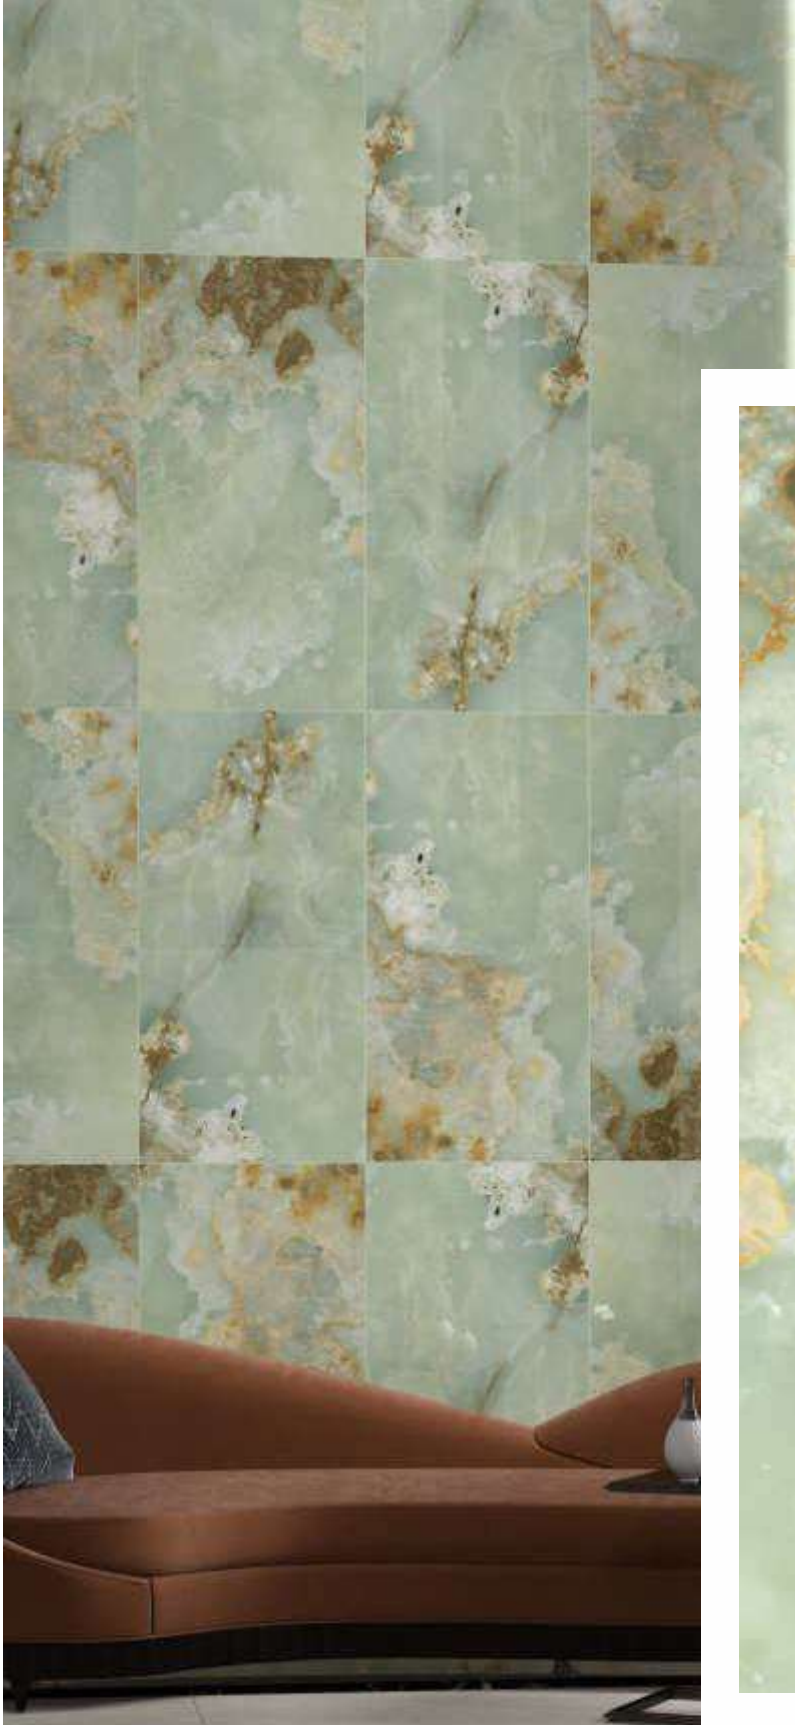

ONYX VERDIGRIS
Surface : **High Gloss**
Faces : **4**

600x1200mm

AMAZONITE

Surface : **High Gloss**

Faces : **4**

600x1200mm

TREMOLITE

Surface : **High Gloss**