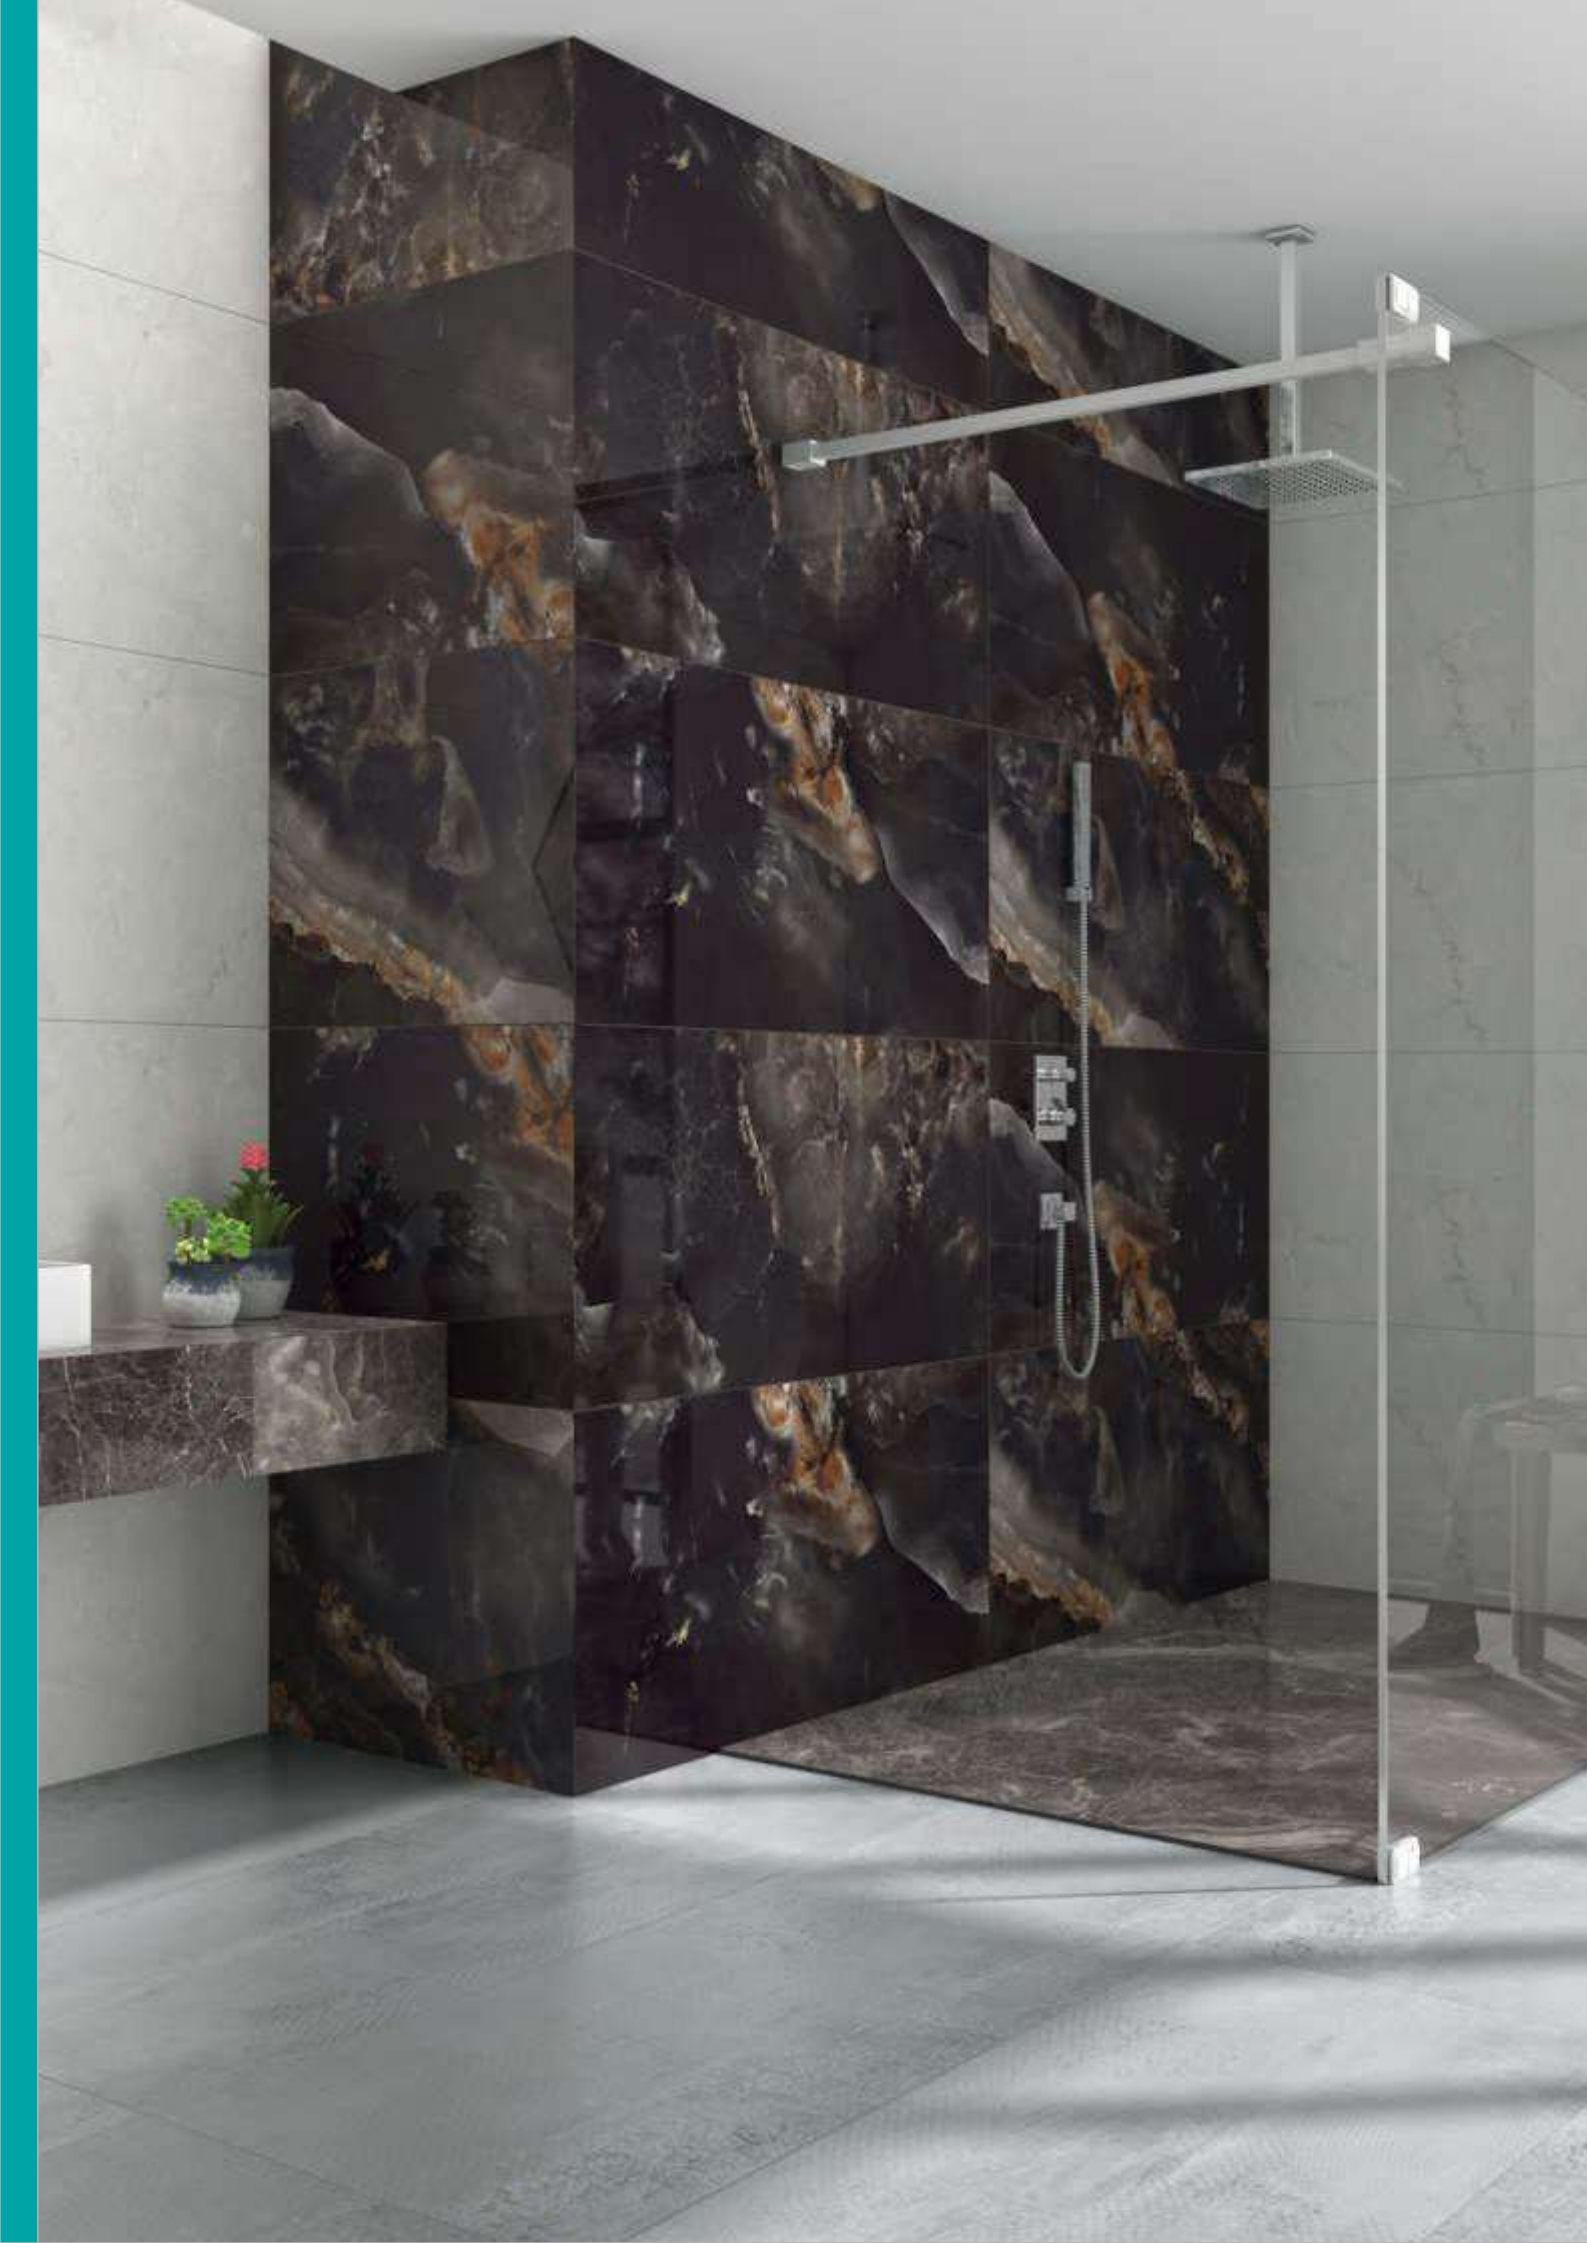

Faces : **4**

600x1200mm

ONYX BLACK OPAL

Surface : **High Gloss**

Faces : **4**

600x1200mm

VORTIS EBONY
Surface : **High Gloss**
Faces : **4**

600x1200mm