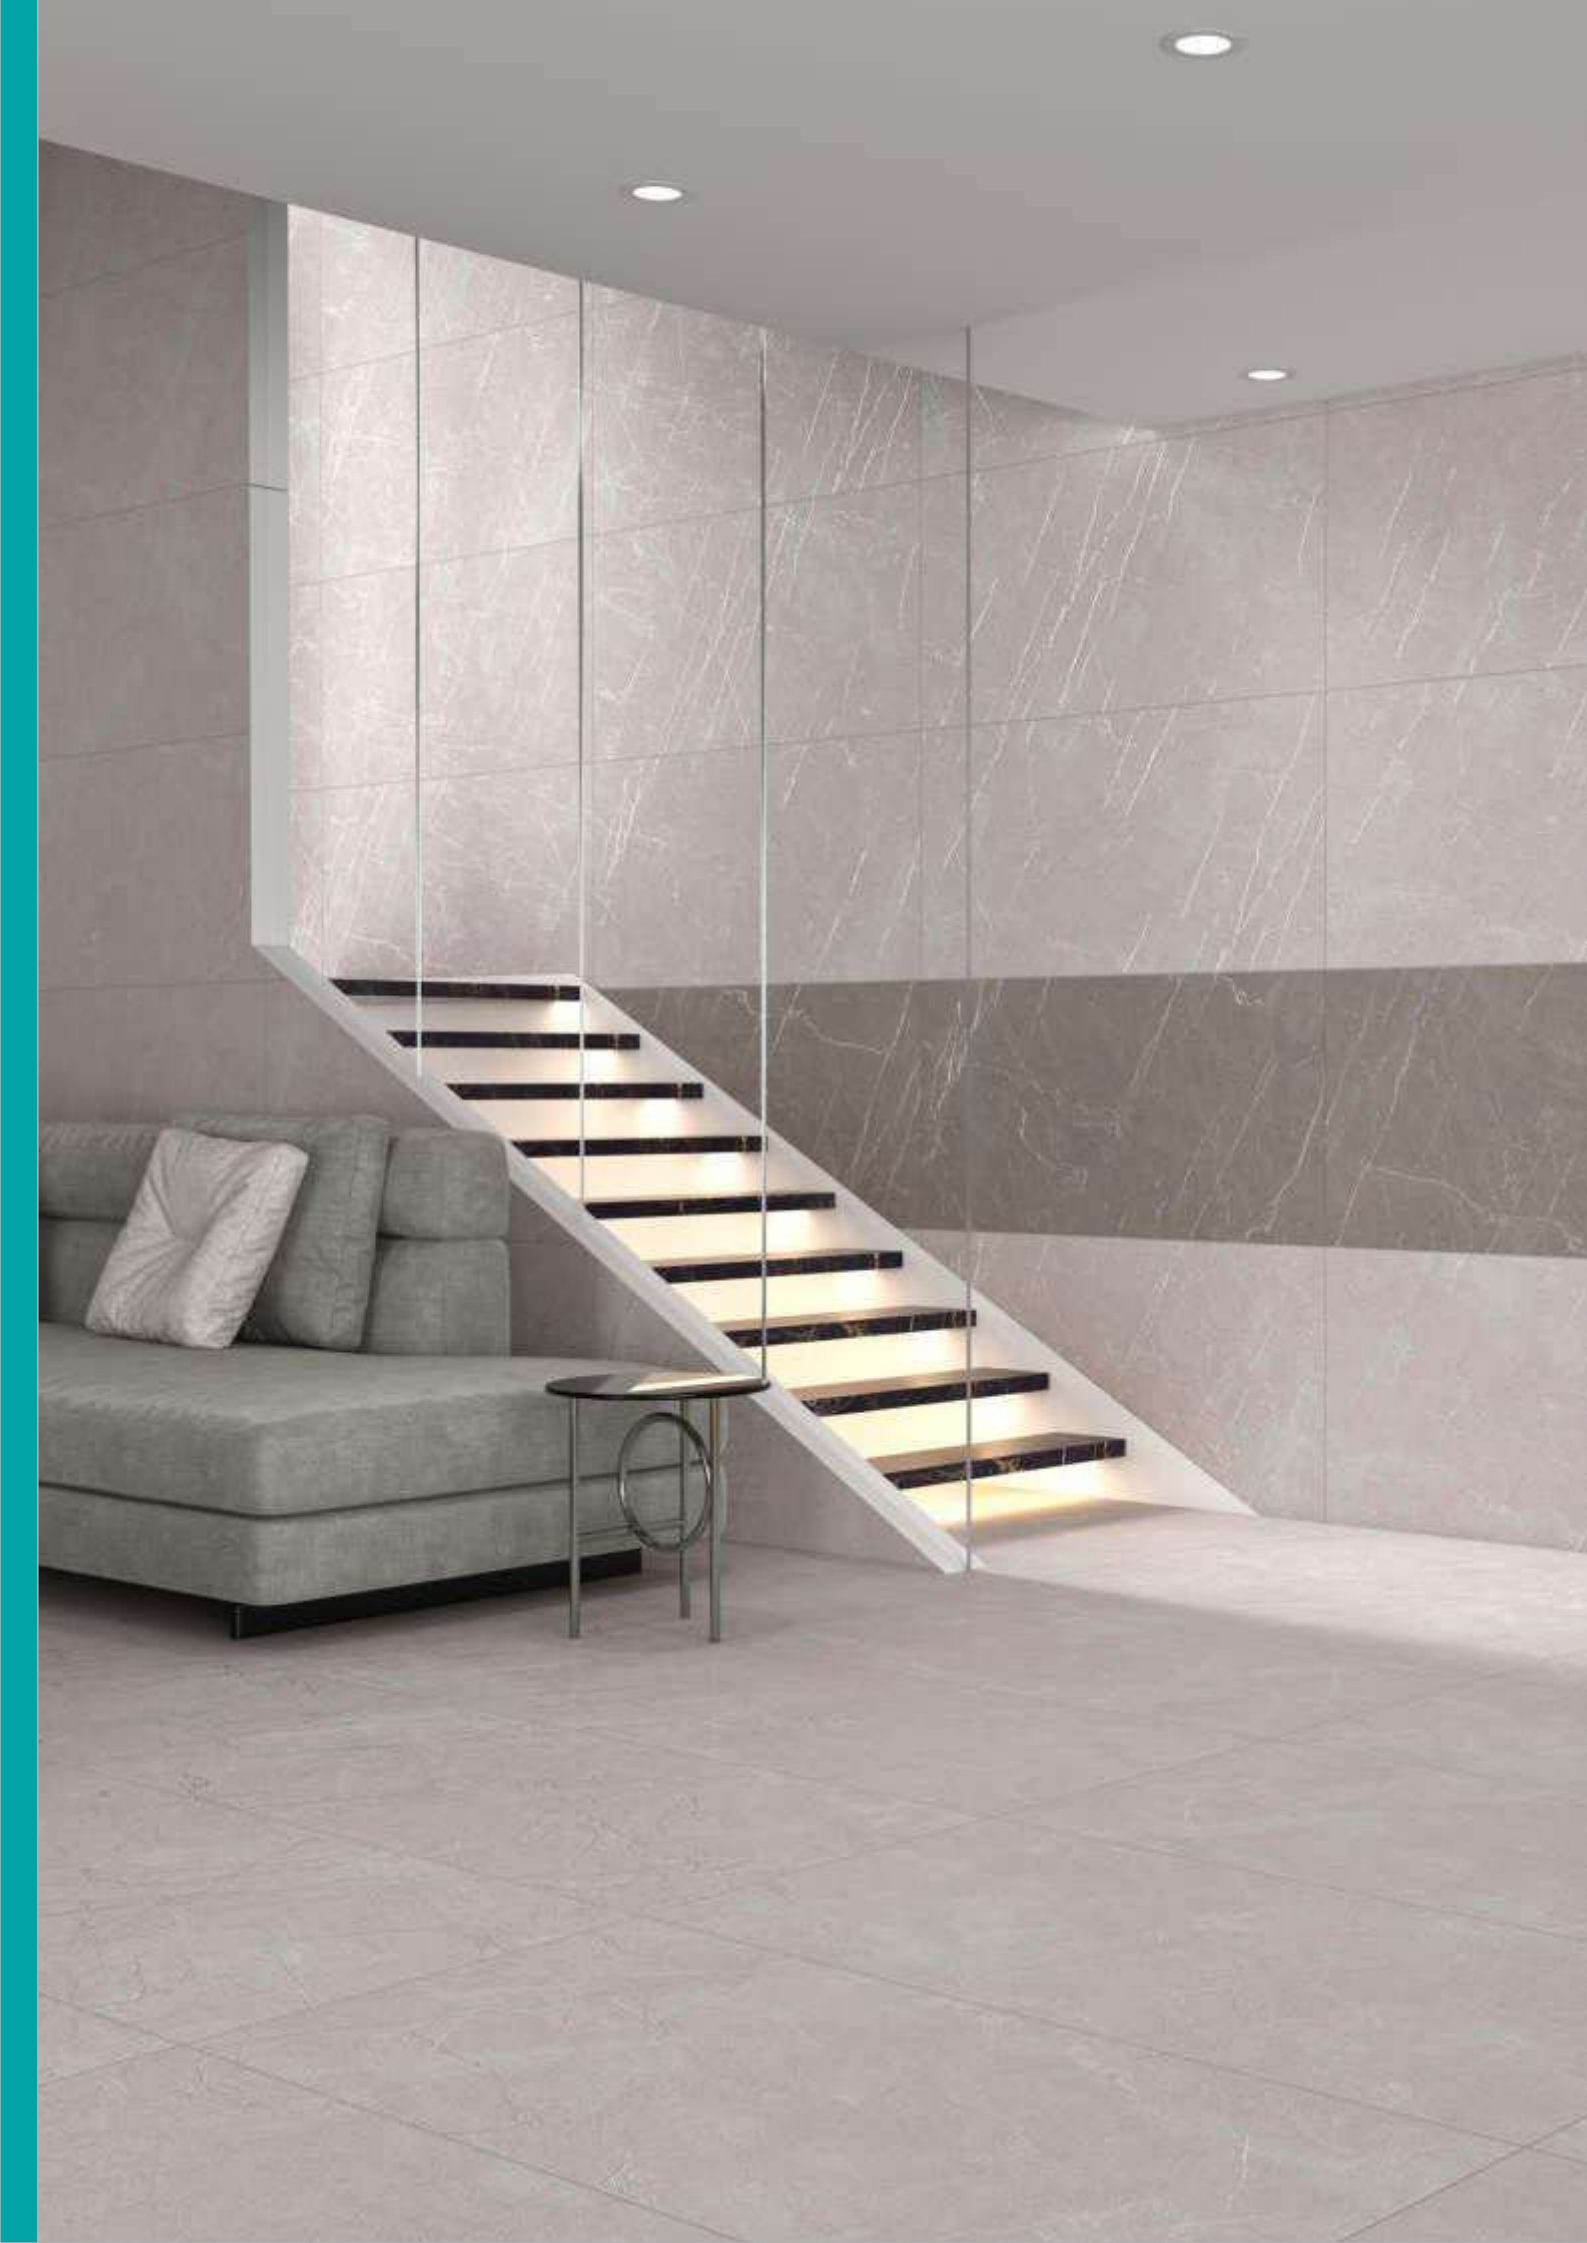

Surface : **Dazzle**

Faces : **4**

600x1200mm

DETROIT GREY
Surface : **Dazzle**
Faces : **4**

600x1200mm

DETROIT SMOKE LINEA

Surface : **Dazzle**

Faces : **4**