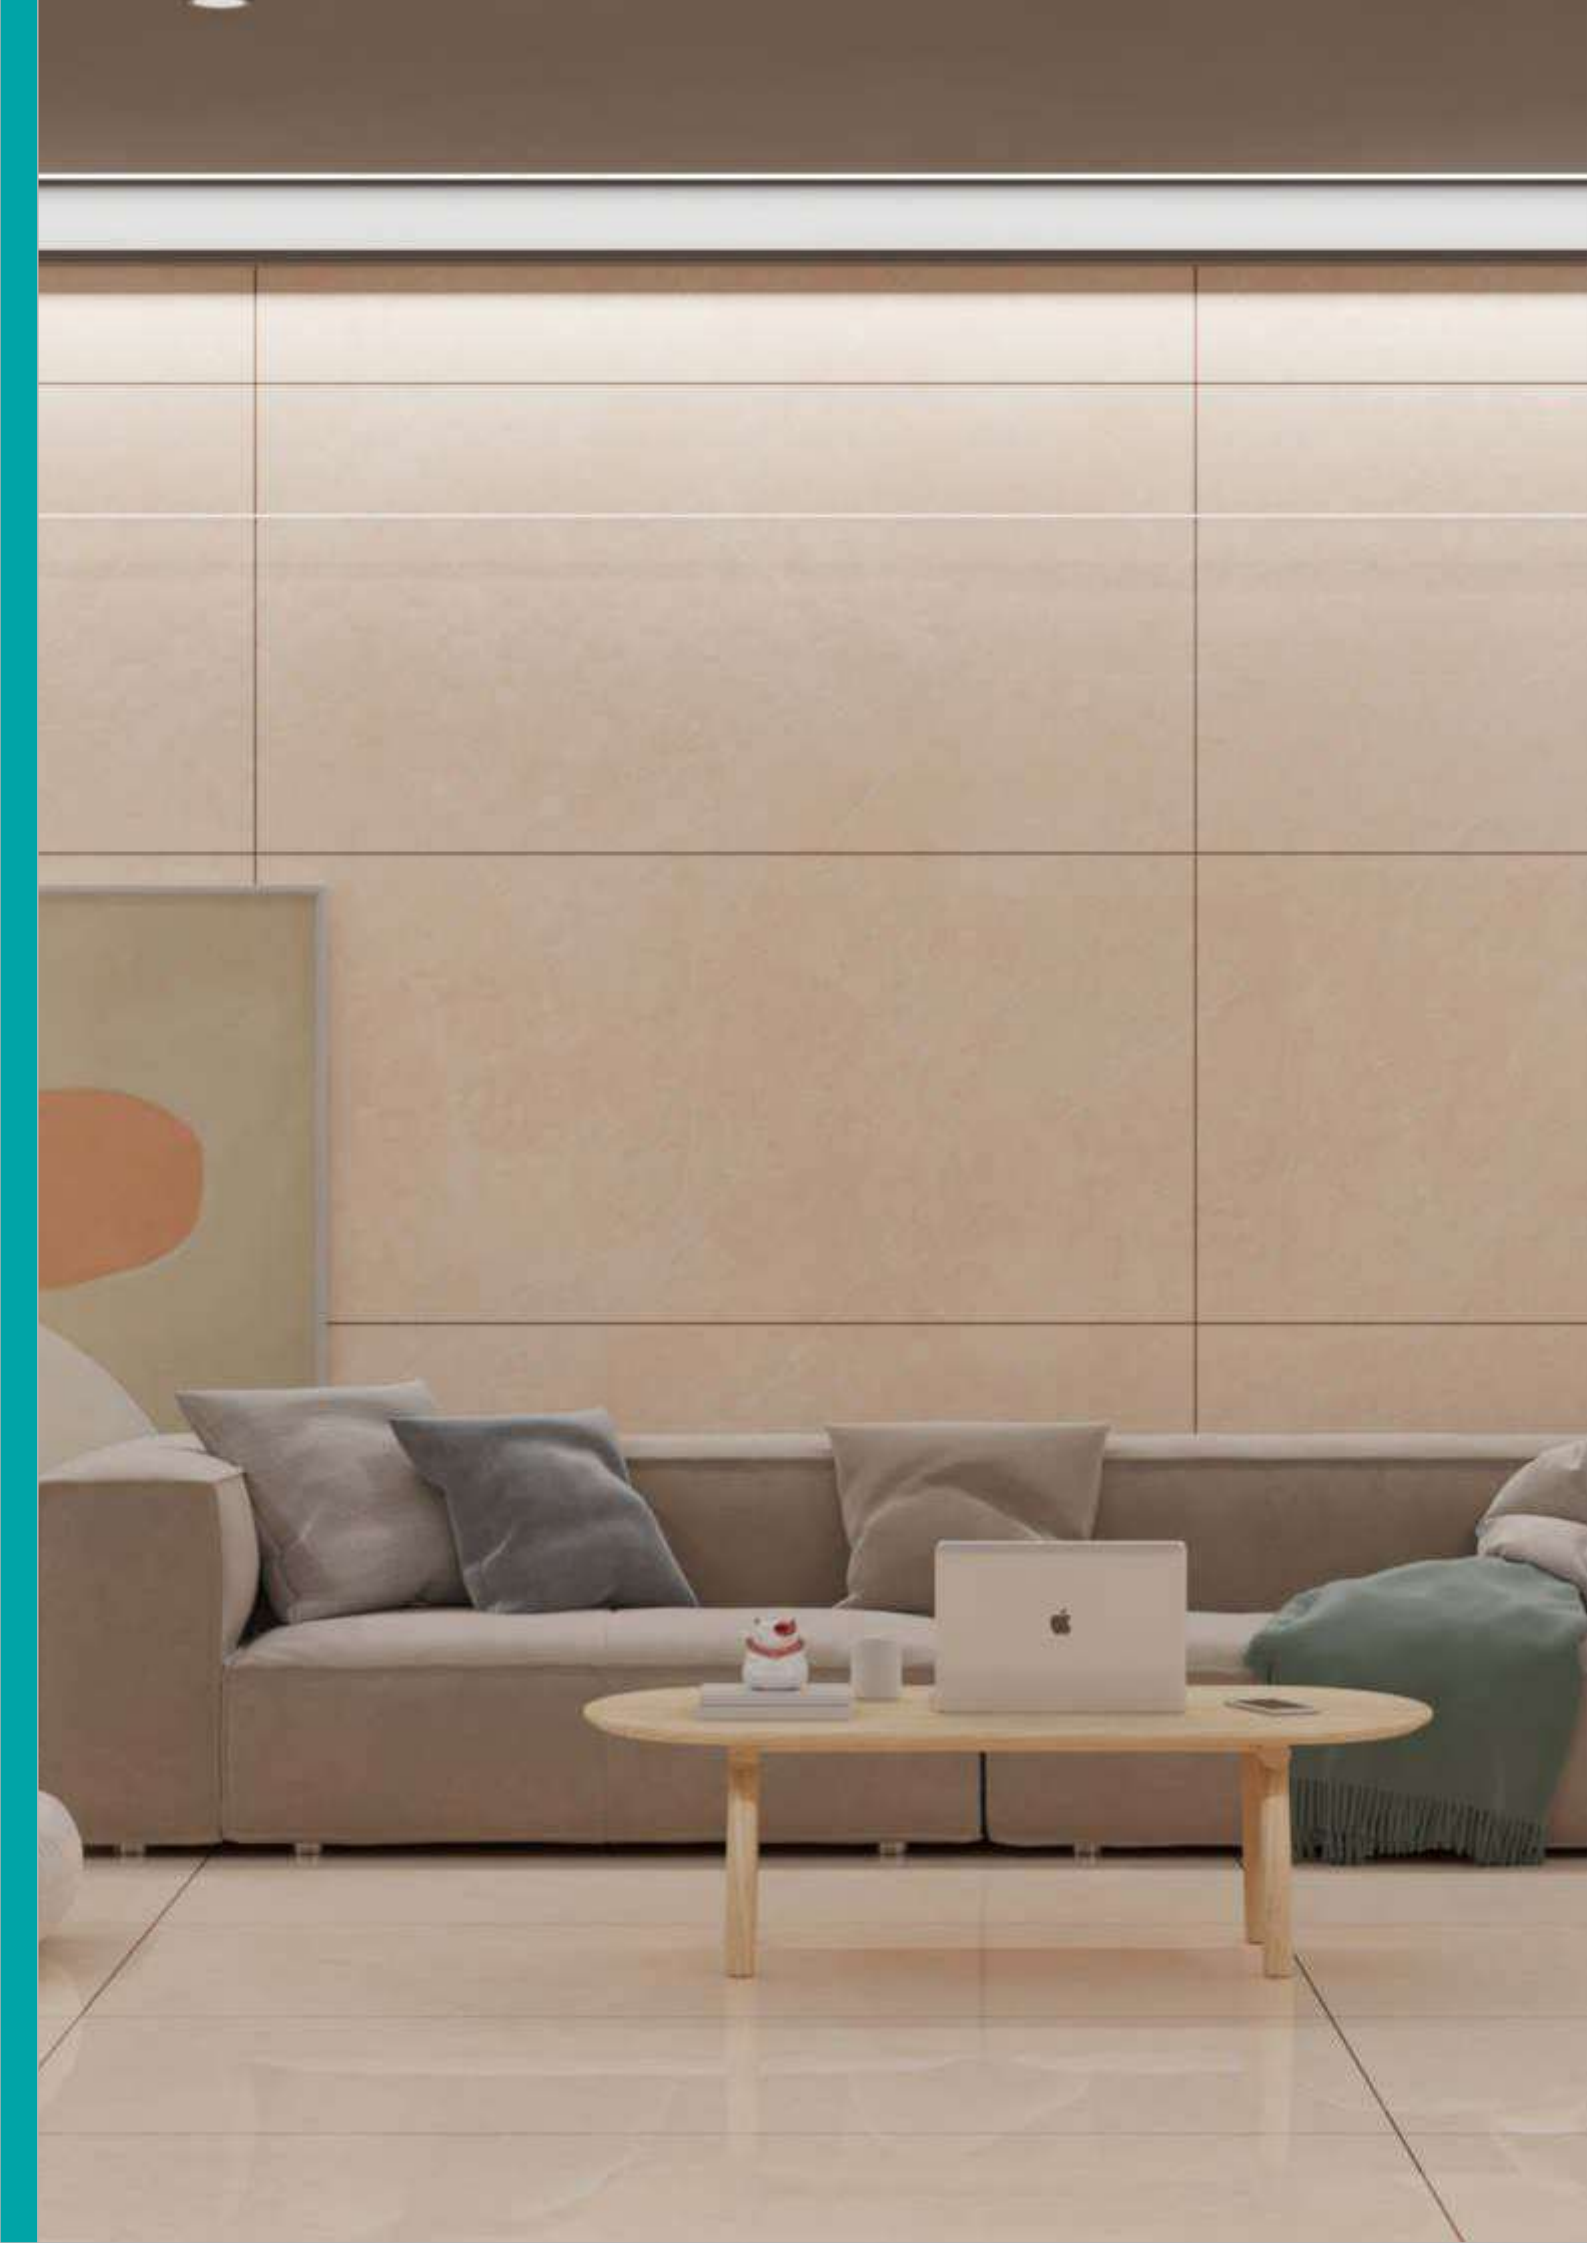

800x1600mm

ALBINO BEIGE
Surface : **Polished**
Faces : **4**

800x1600mm

AMAZON MUSHROOM

Surface : **Polished**

Faces : **4**

800x1600mm

ANDRIX BEIGE
Surface : **Polished**
Faces : **4**