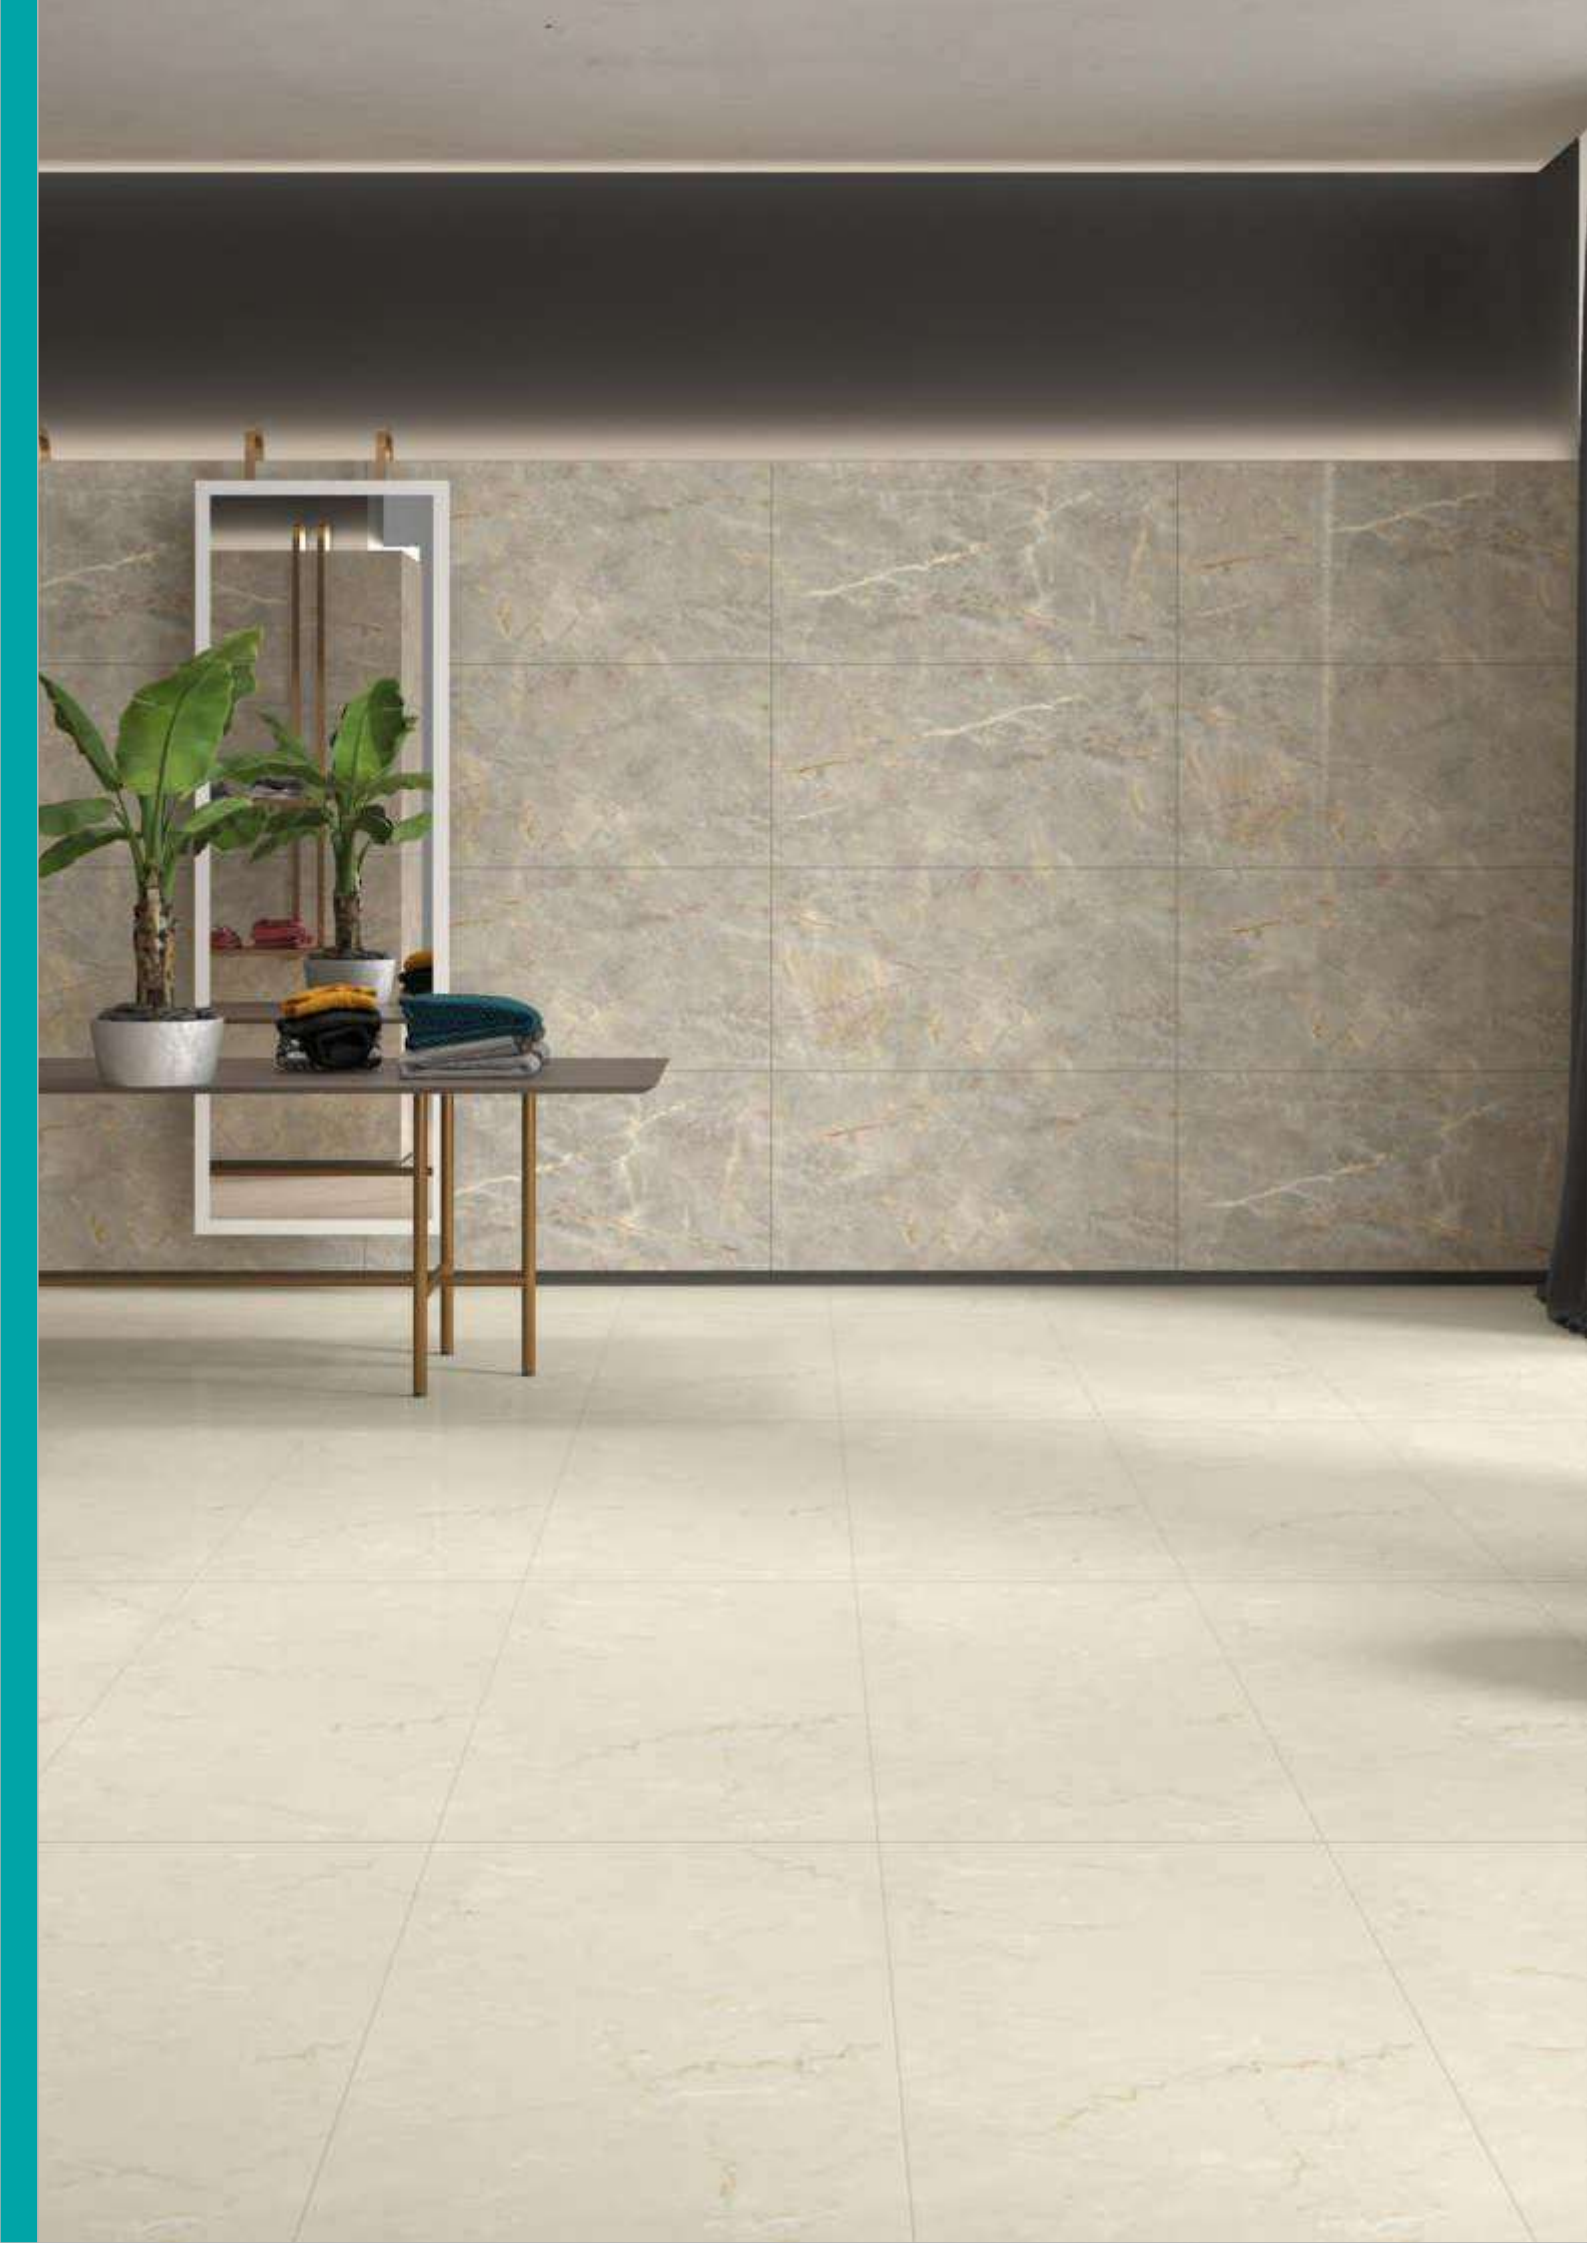

Faces : **4**

600x1200mm

BOTTICINO NEW
Surface : **Polished**
Faces : **4**

600x1200mm

BOTTONICA BEIGE

Surface : **Polished**

Faces : **4**

600x1200mm