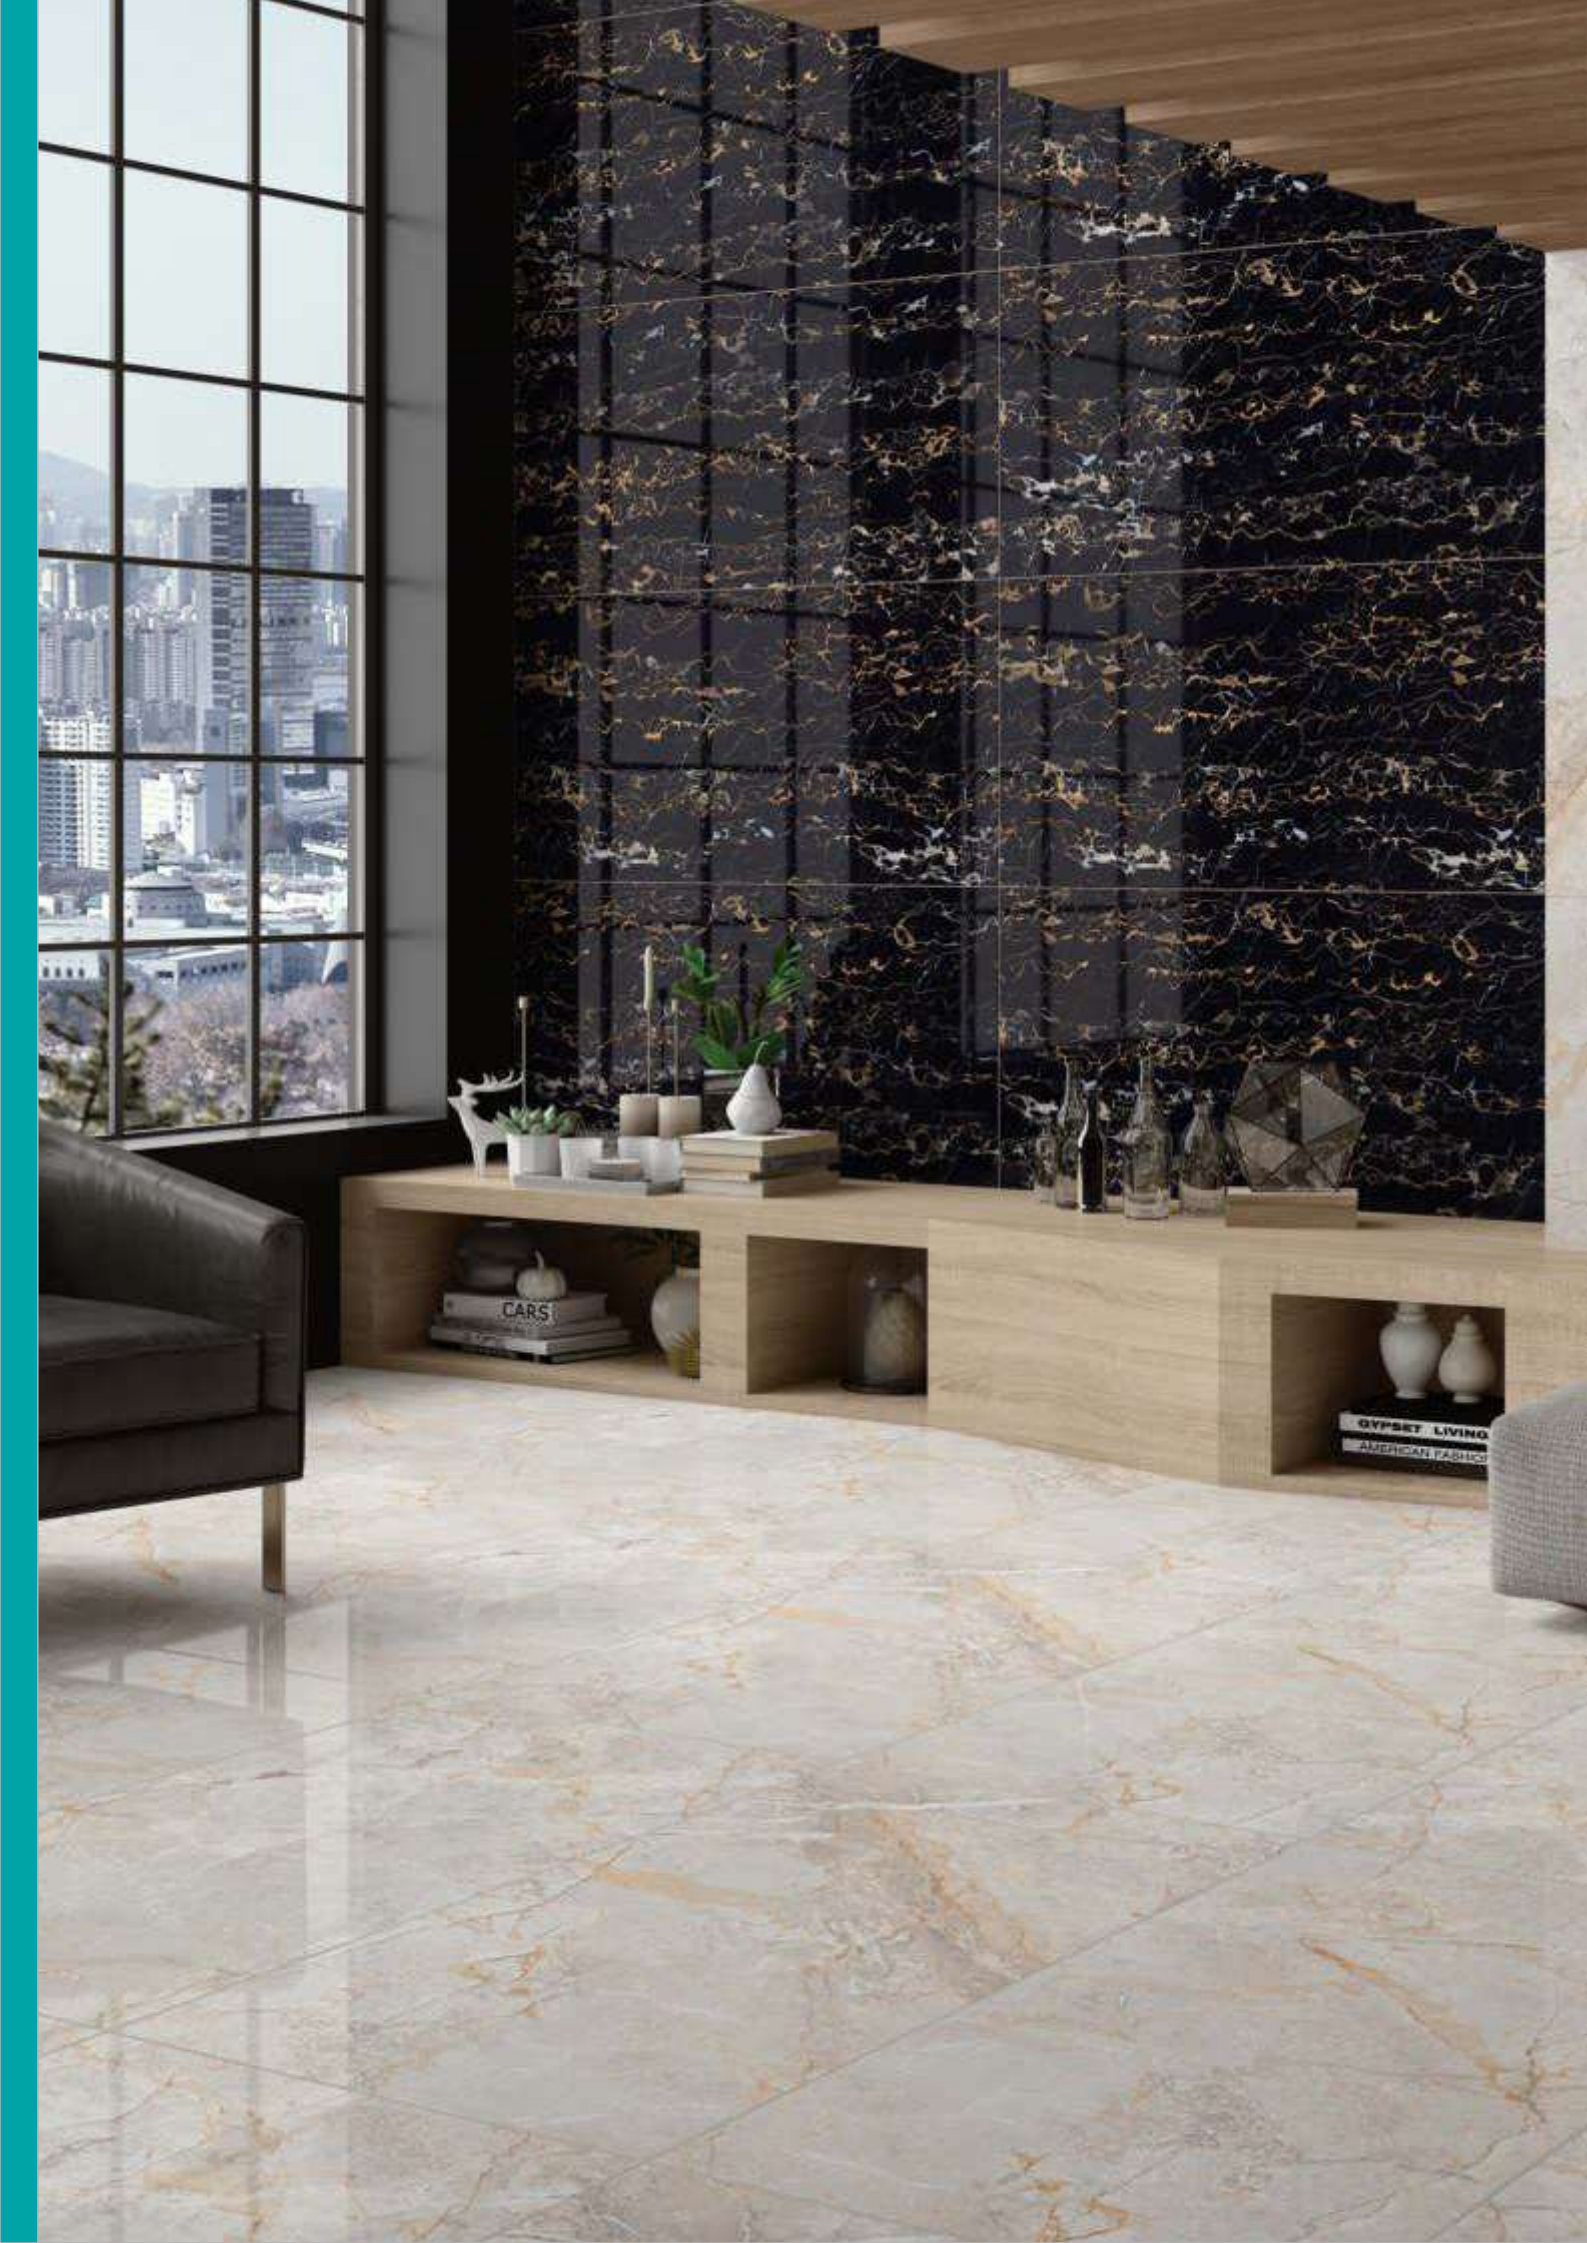

ARENA STEEL
Surface : **High Gloss**
Faces : **4**

600x1200mm

ARMANI GOLD
Surface : **High Gloss**
Faces : **4**

600x1200mm

PORTORO GOLD

Surface : **High Gloss**

Faces : **4**

600x1200mm