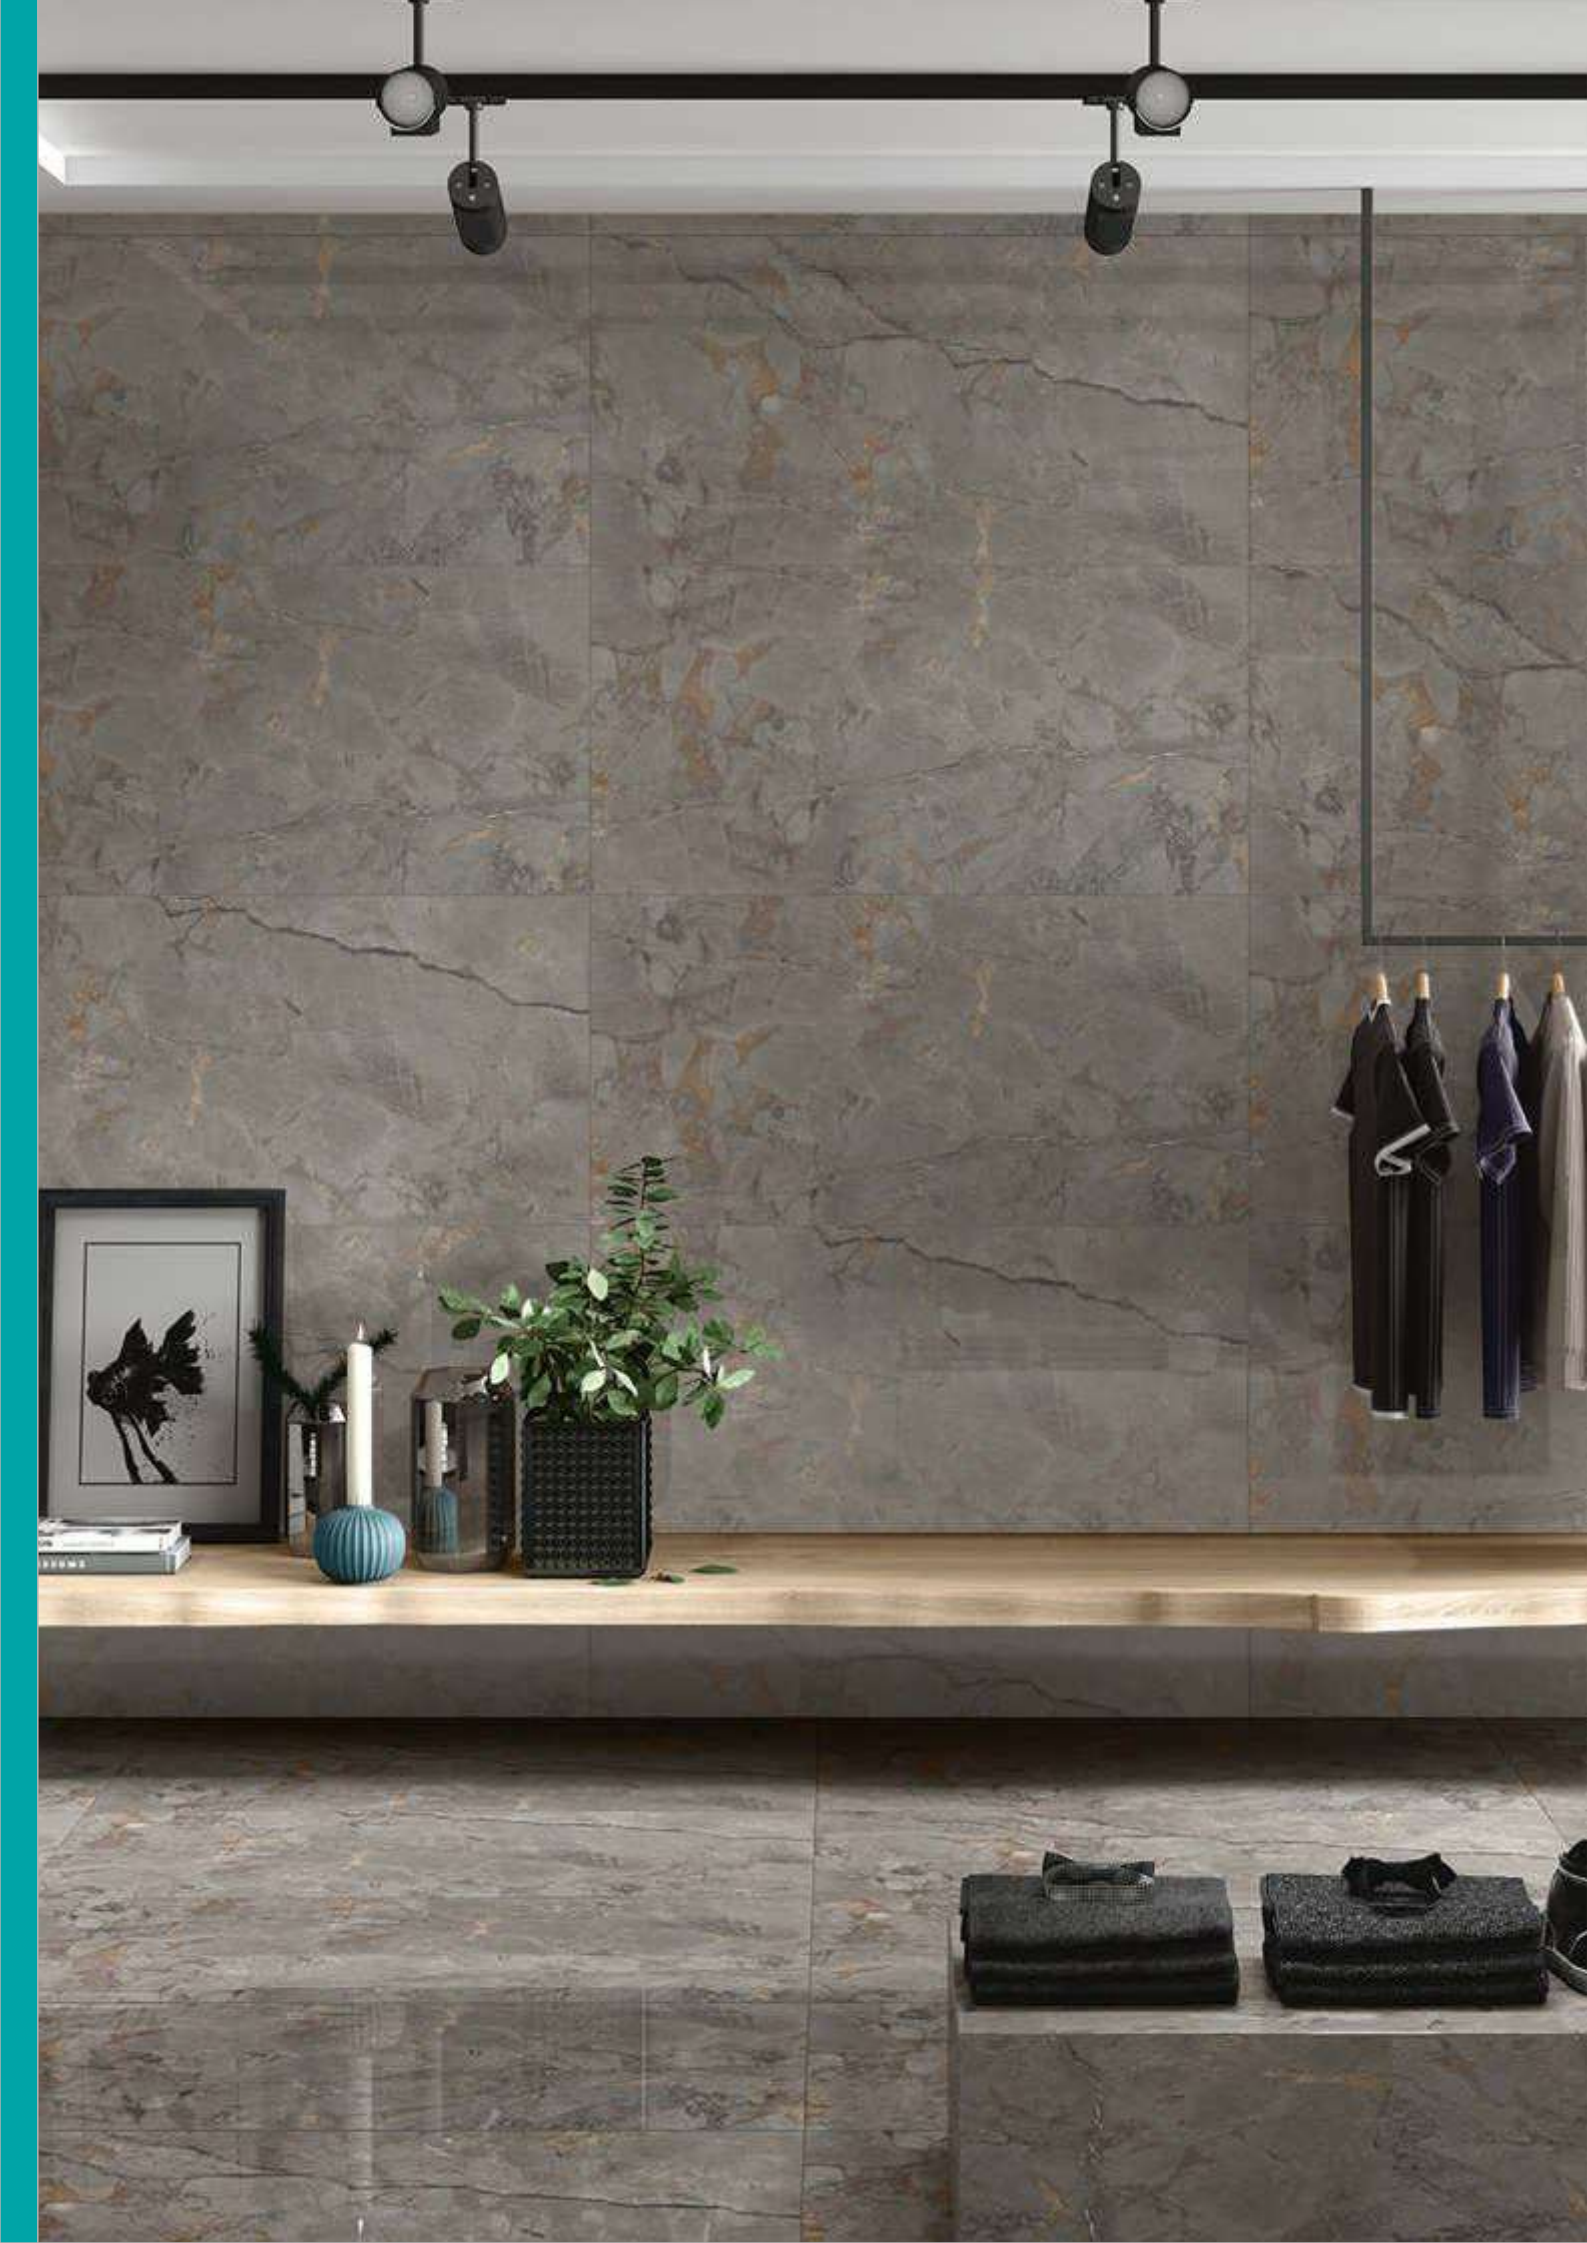

SKYLINE DARK
Surface : **High Gloss**
Faces : **4**

600x1200mm

ANGEL BEIGE
Surface : **Polished**
Faces : **4**

600x1200mm

ANGEL COCO
Surface : **Polished**
Faces : **4**

600x1200mm

ANGEL MUSHROOM

Surface : **Polished**