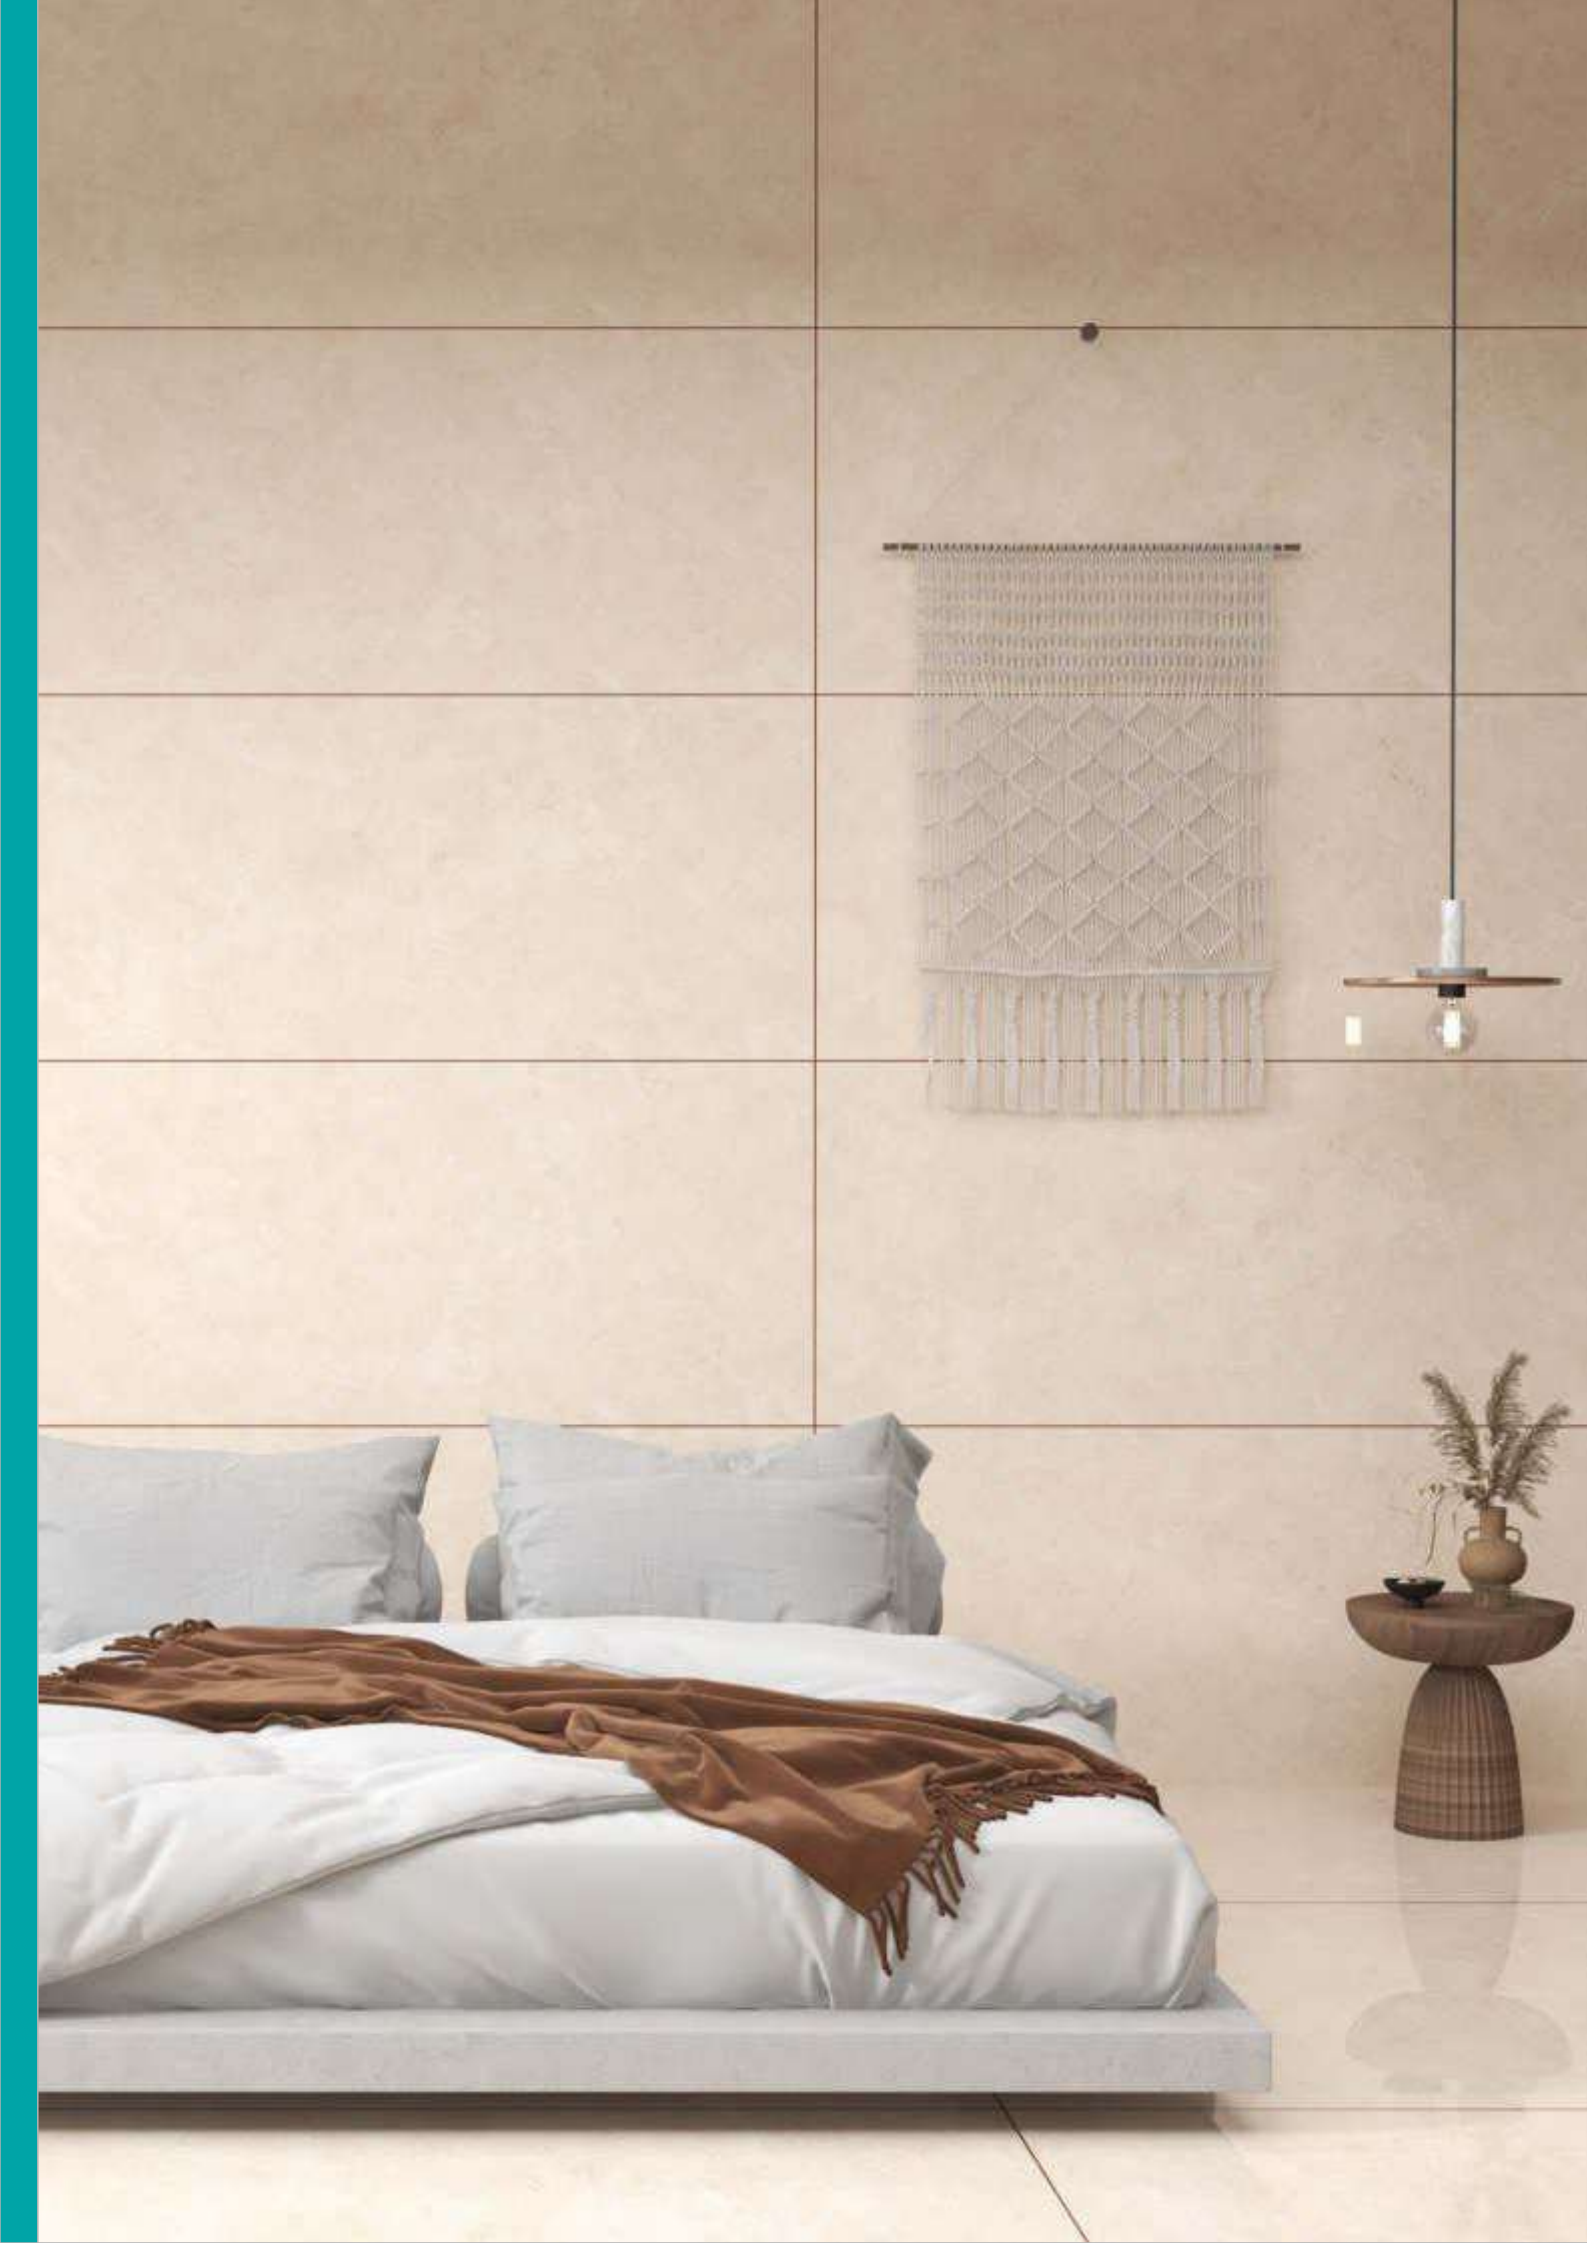

ARTECH CREMA
Surface : **Polished**
Faces : **3**