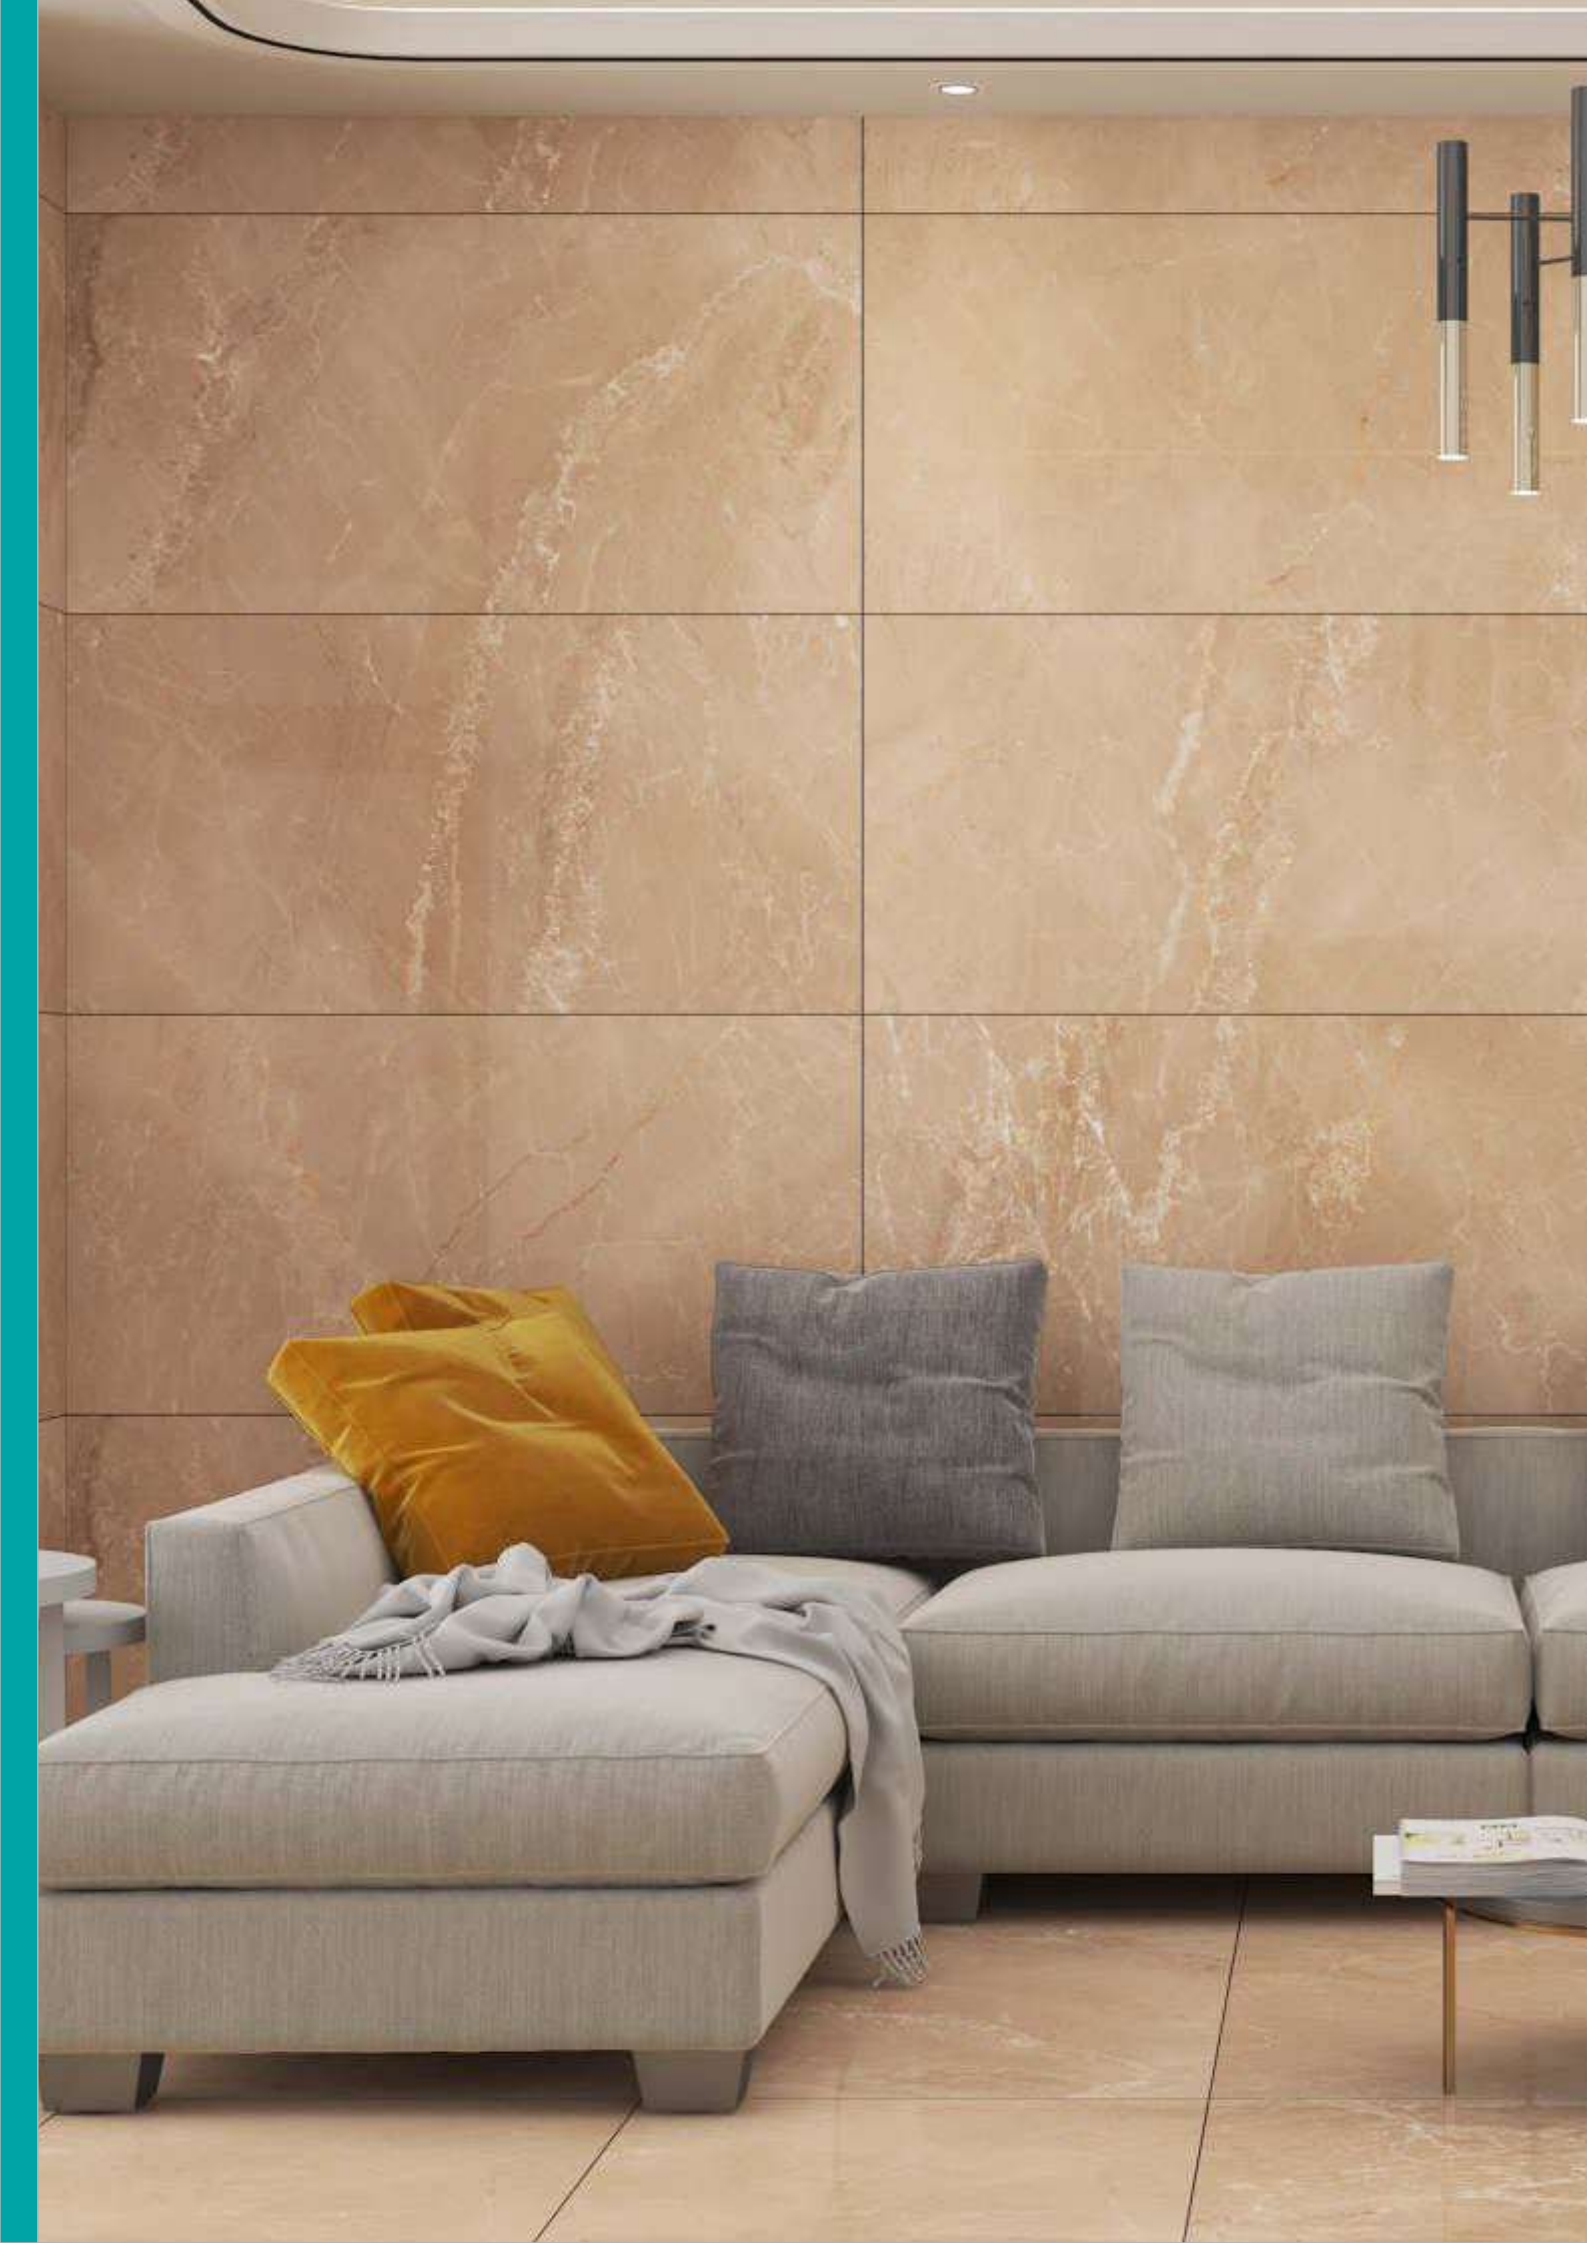

SKYLINE DARK
Surface : **High Gloss**
Faces : **4**

600x1200mm

ANGEL BEIGE
Surface : **Polished**
Faces : **4**

600x1200mm

ANGEL COCO
Surface : **Polished**
Faces : **4**

600x1200mm

ANGEL MUSHROOM

Surface : **Polished**