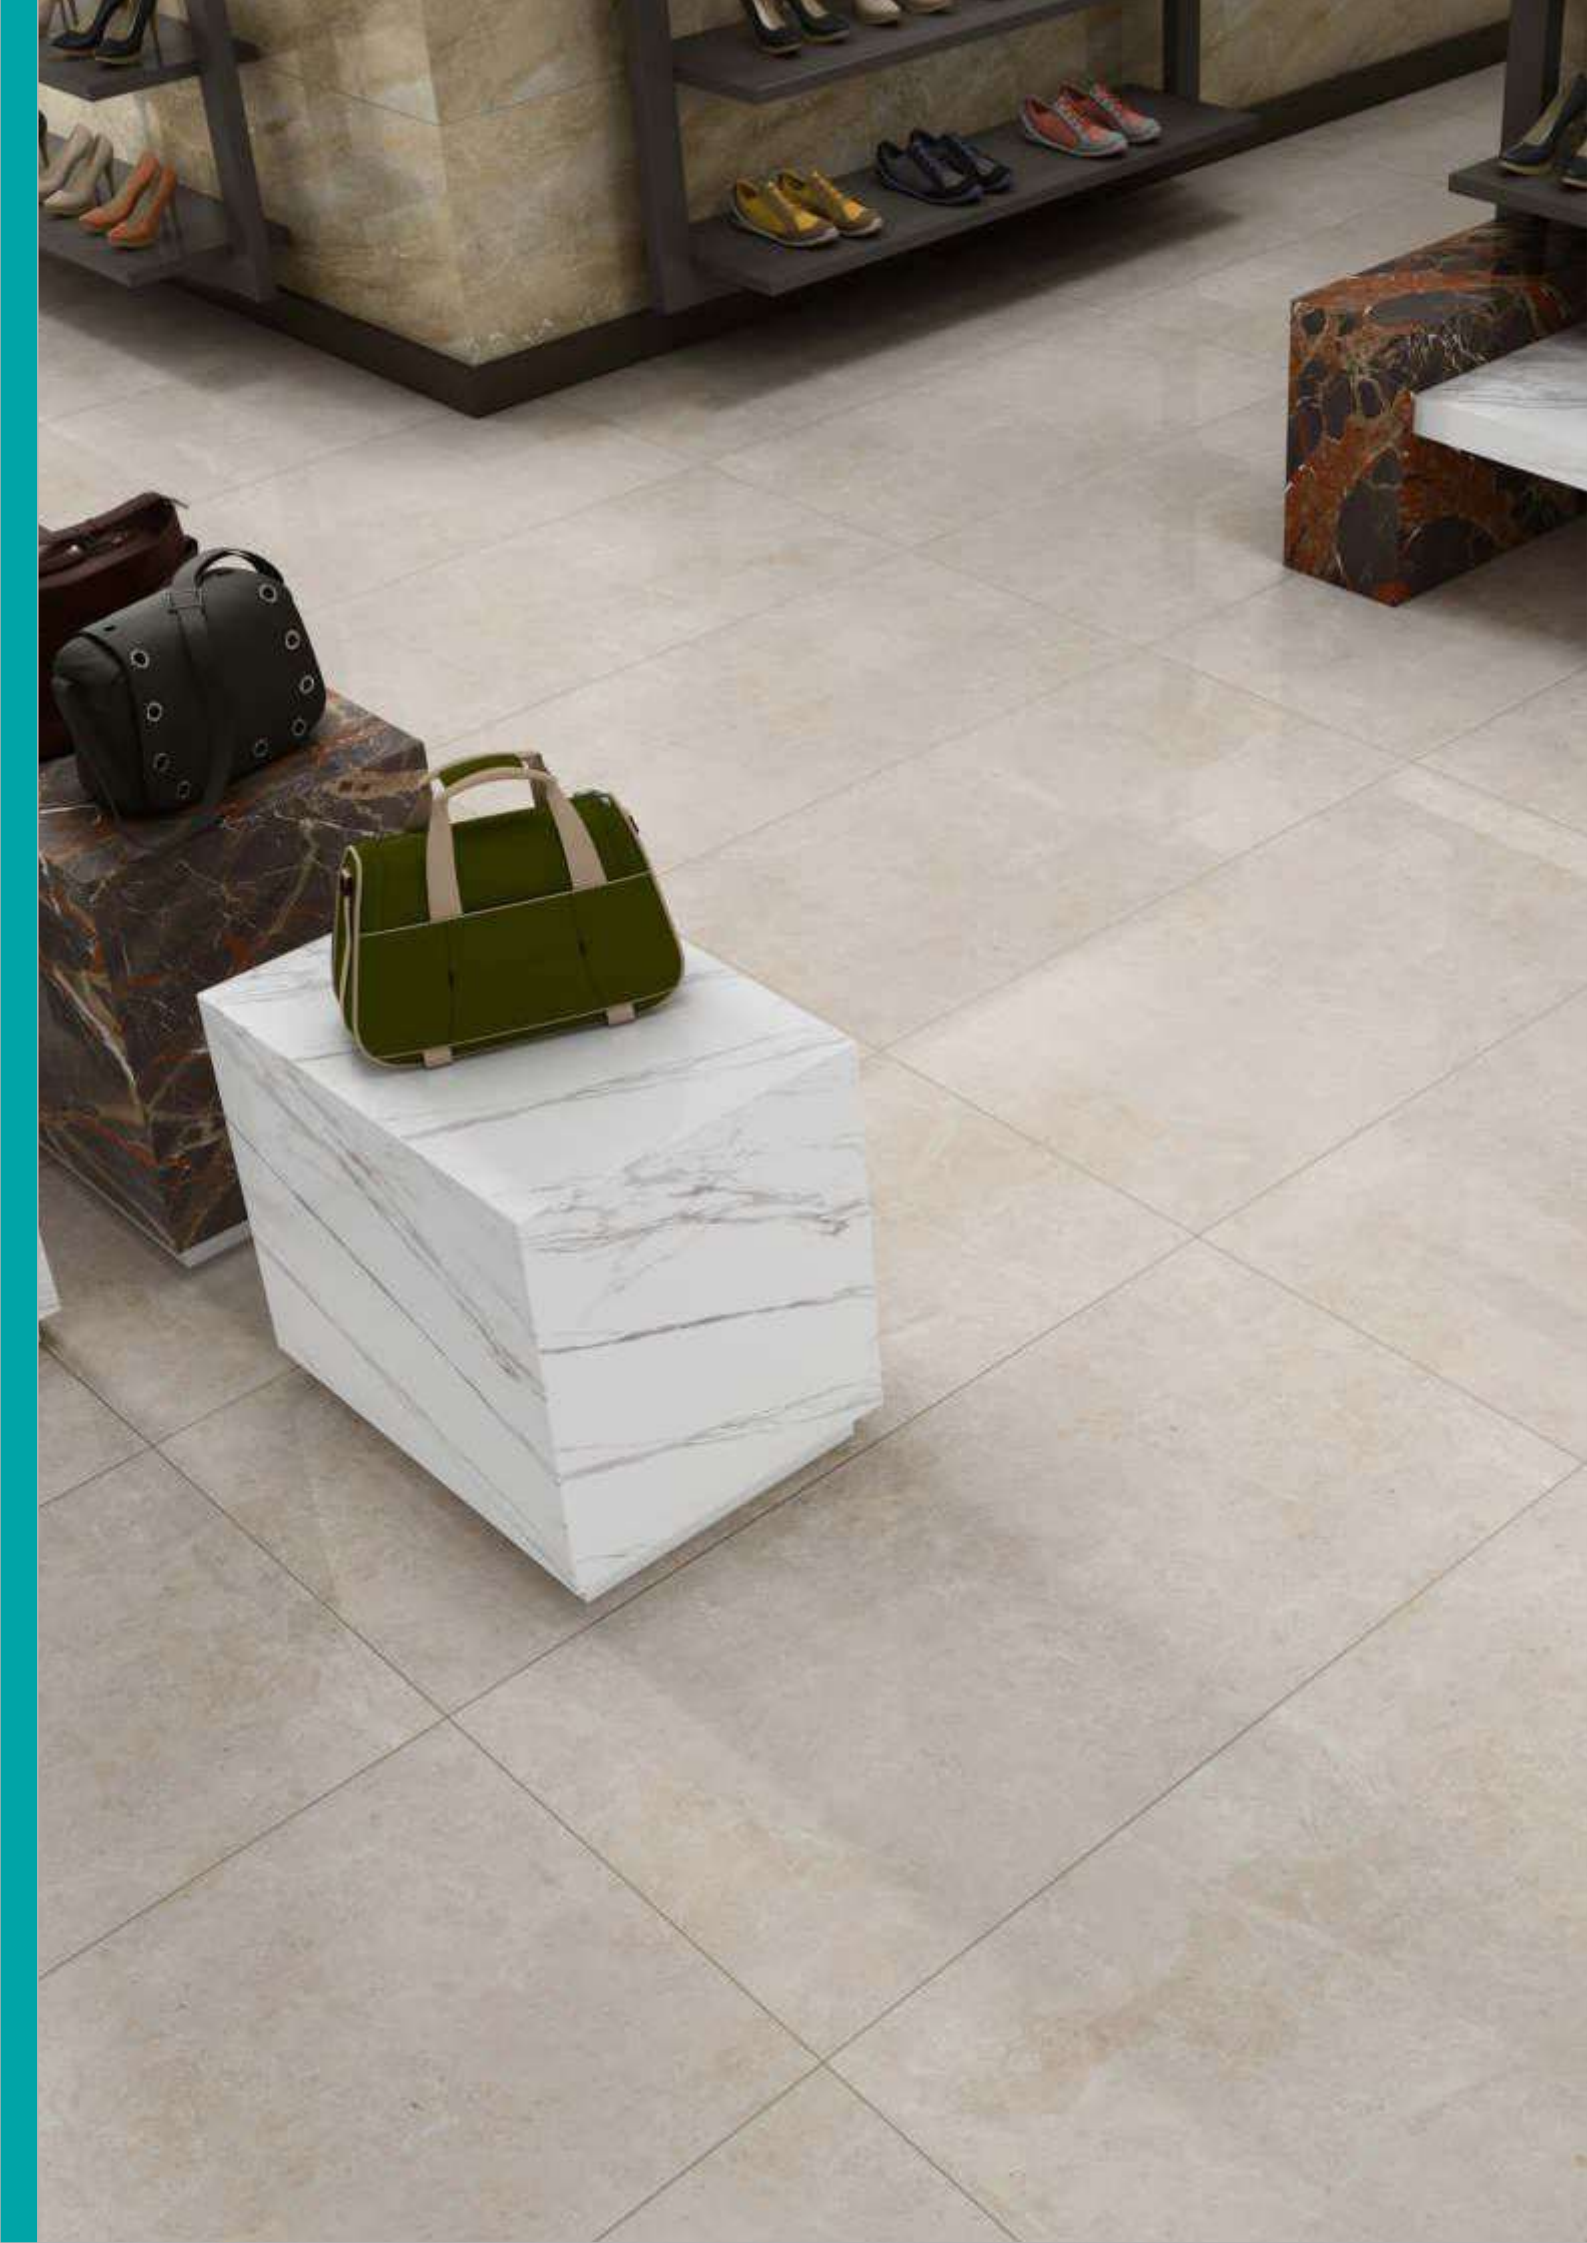

ISHA CREMA
Surface : **Polished**
Faces : **4**