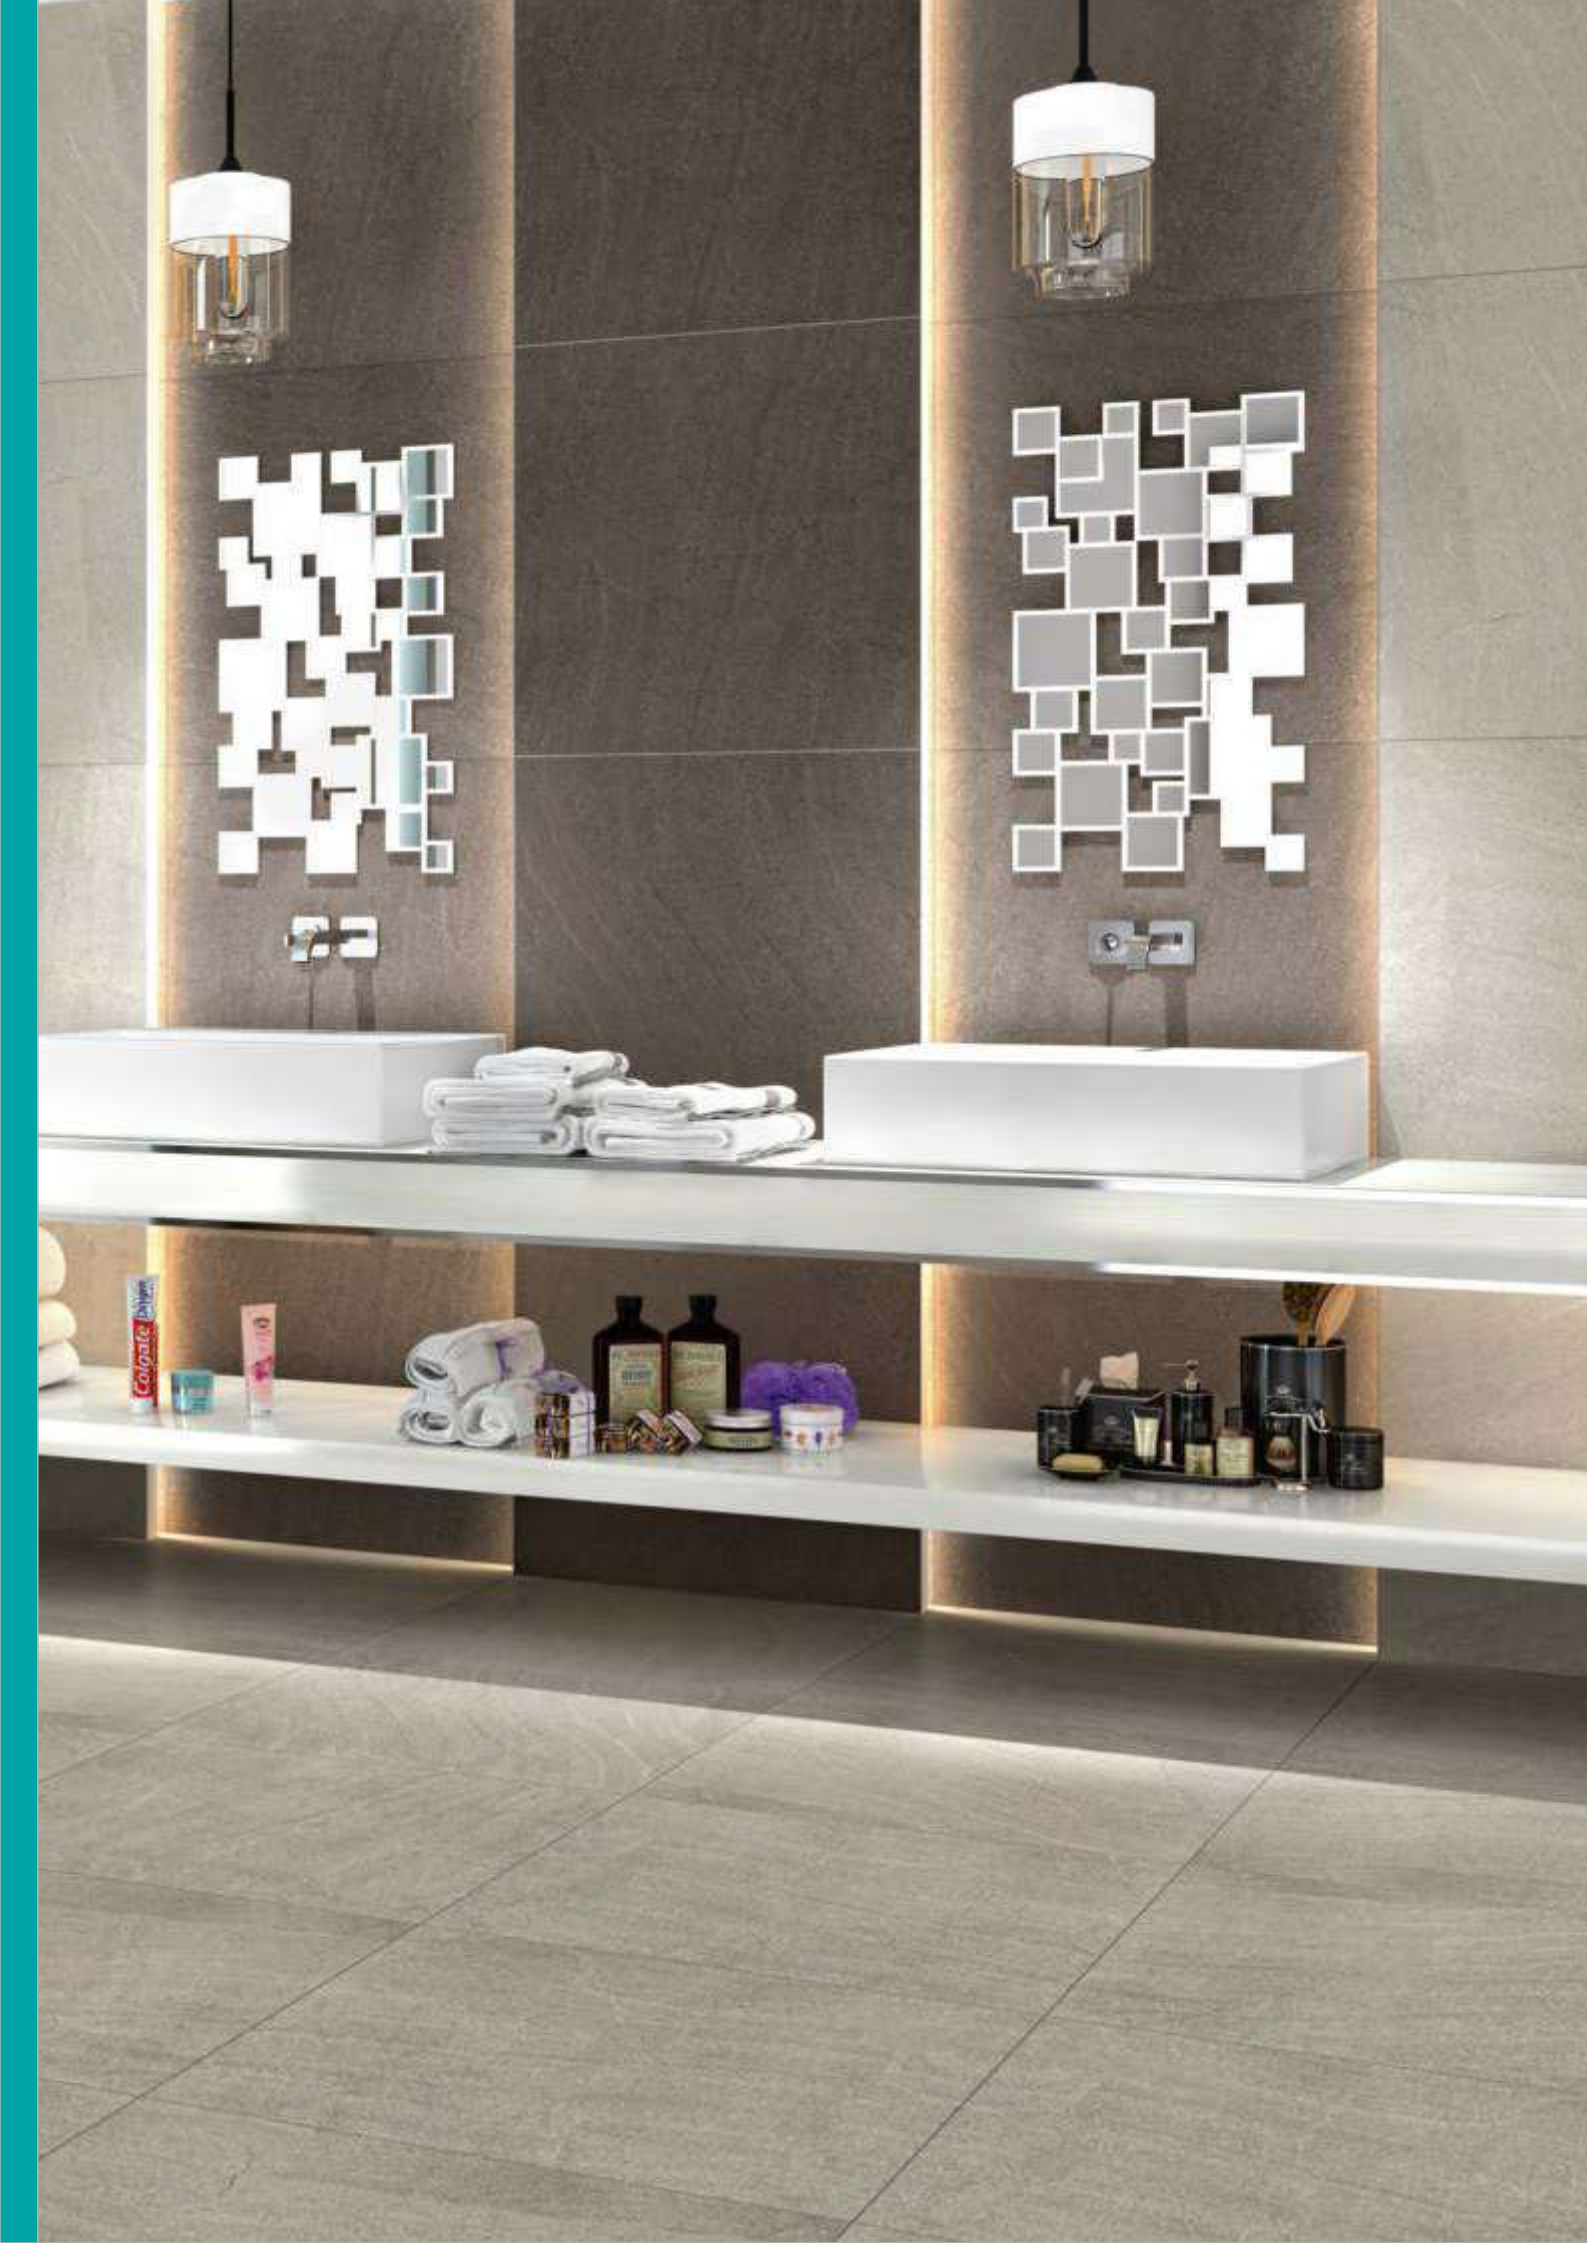

600x600mm

VOLVO BEIGE
Surface : **Polished**
Faces : **6**

600x600mm

VOLVO GREY
Surface : **Polished**
Faces : **6**

600x600mm

VOLVO NERO
Surface : **Polished**
Faces : **6**

600x600mm

MATRIX CREMA
Surface : **Polished**
Faces : **1**