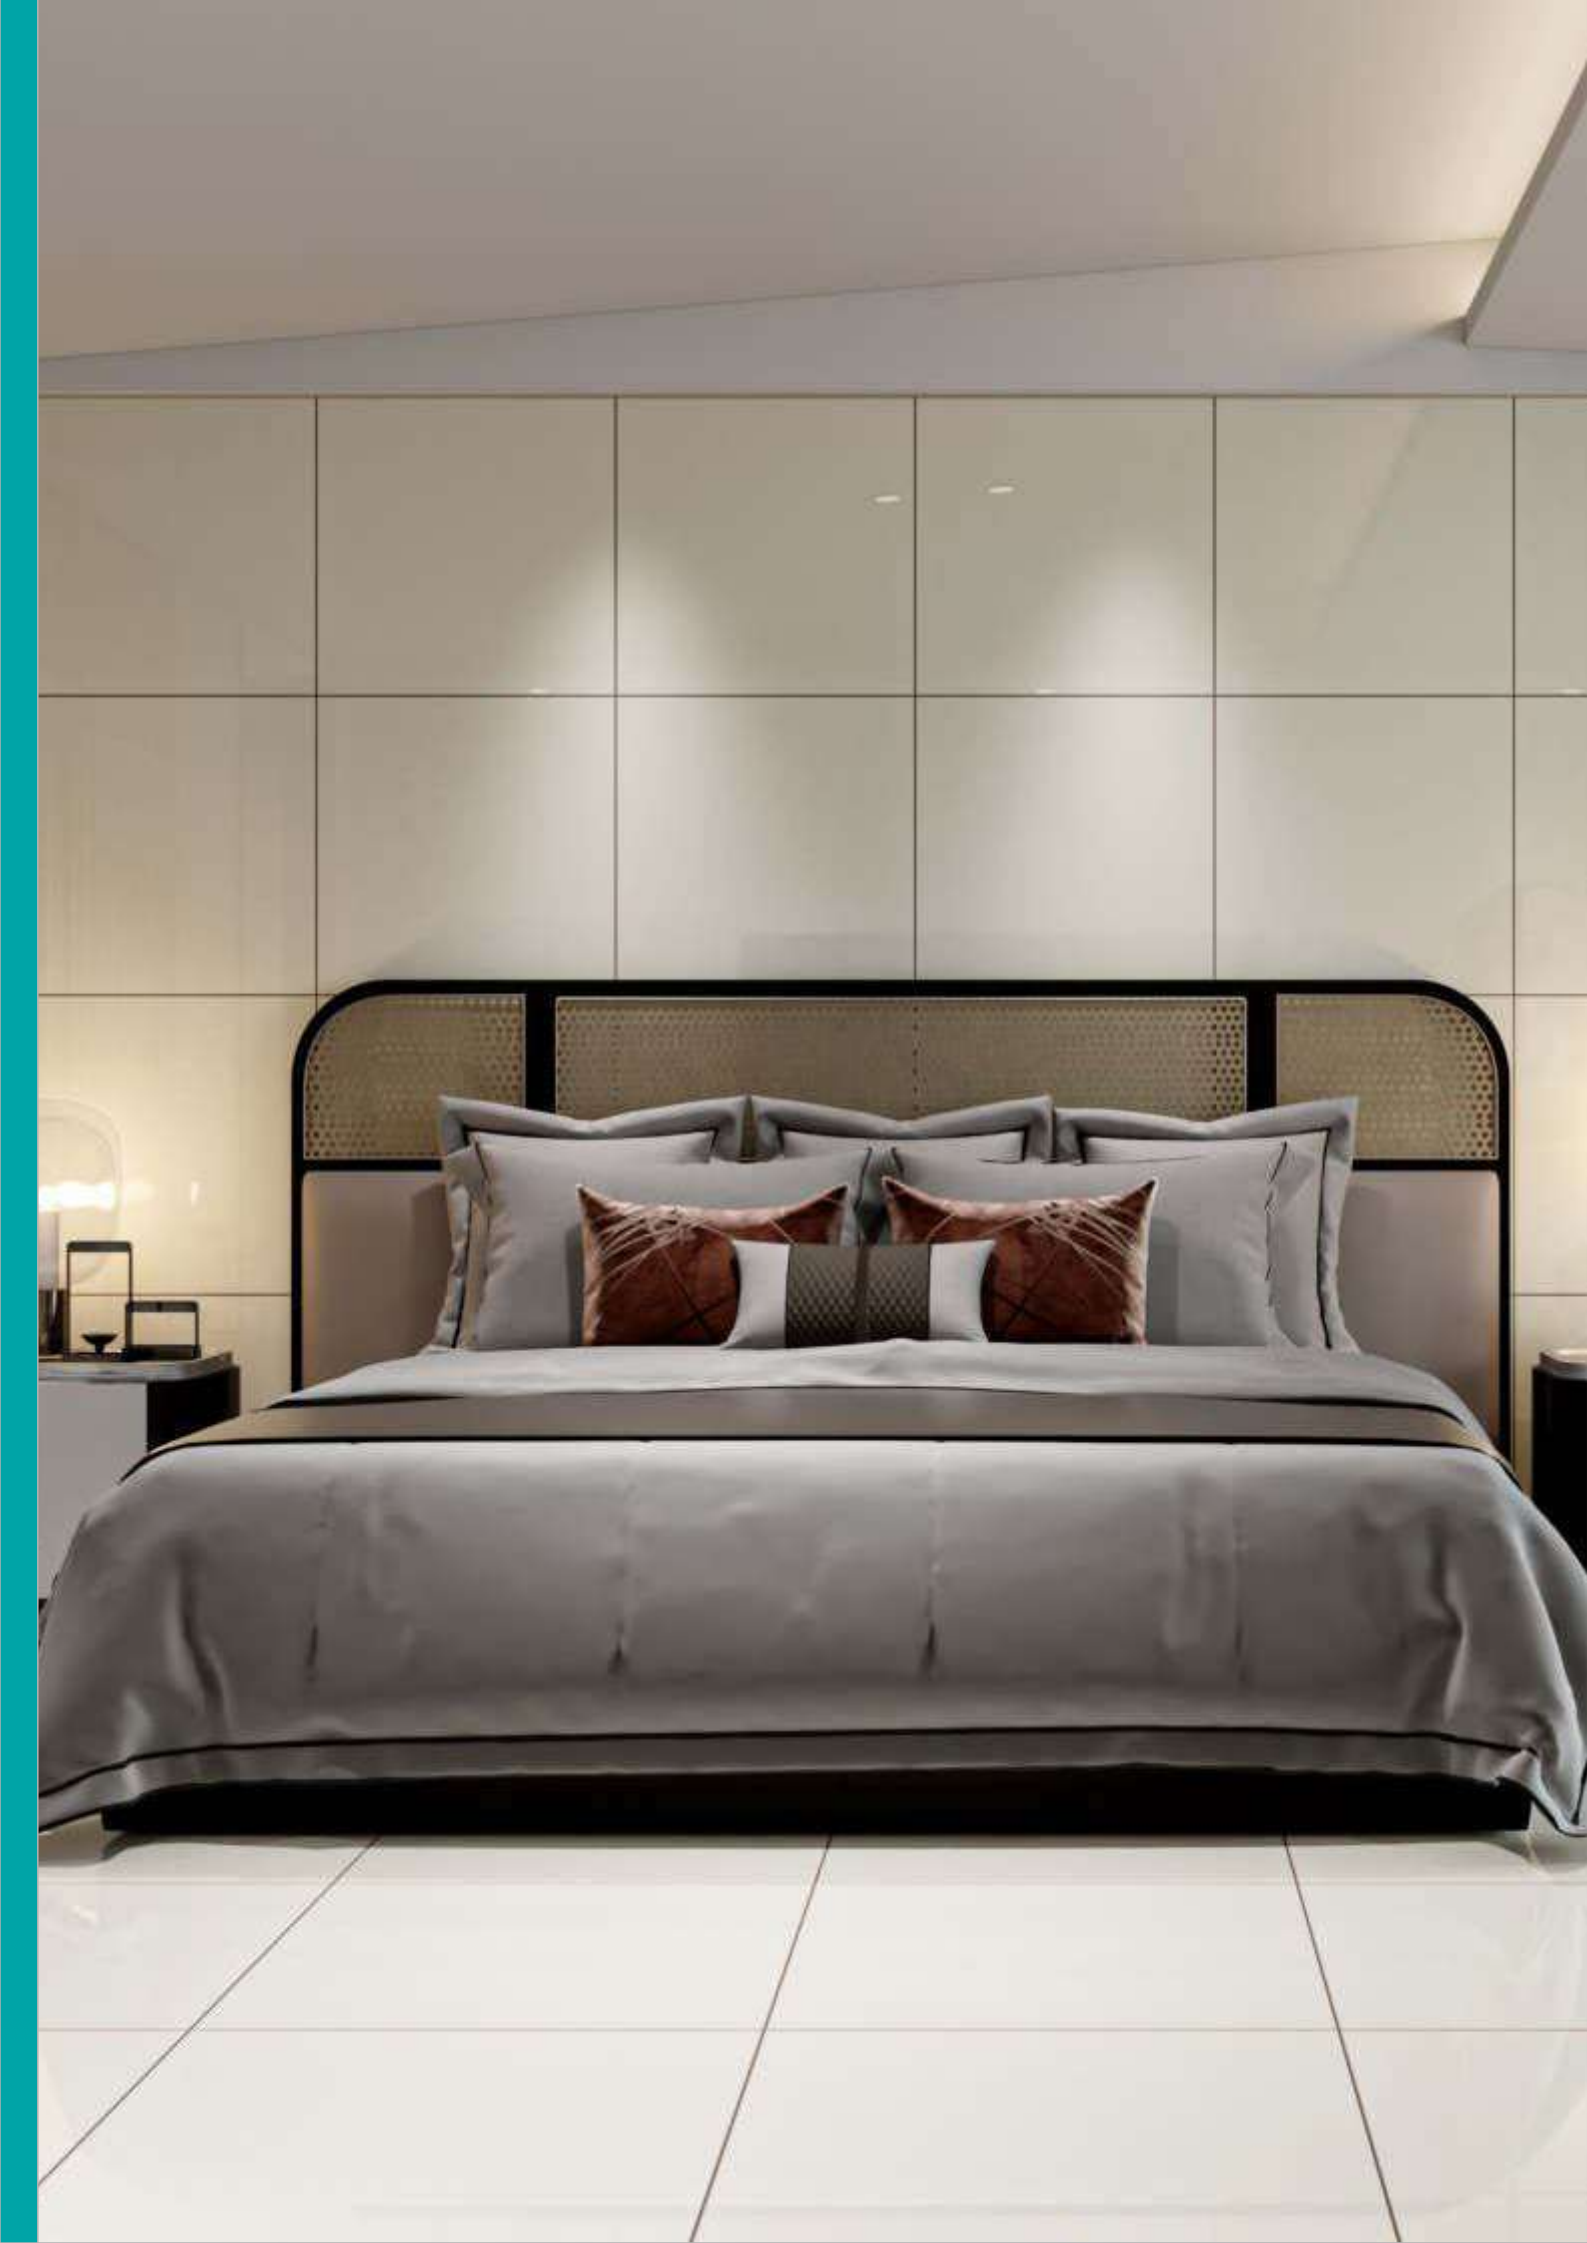

600x600mm

VOLVO BEIGE
Surface : **Polished**
Faces : **6**

600x600mm

VOLVO GREY
Surface : **Polished**
Faces : **6**

600x600mm

VOLVO NERO
Surface : **Polished**
Faces : **6**

600x600mm

MATRIX CREMA
Surface : **Polished**
Faces : **1**