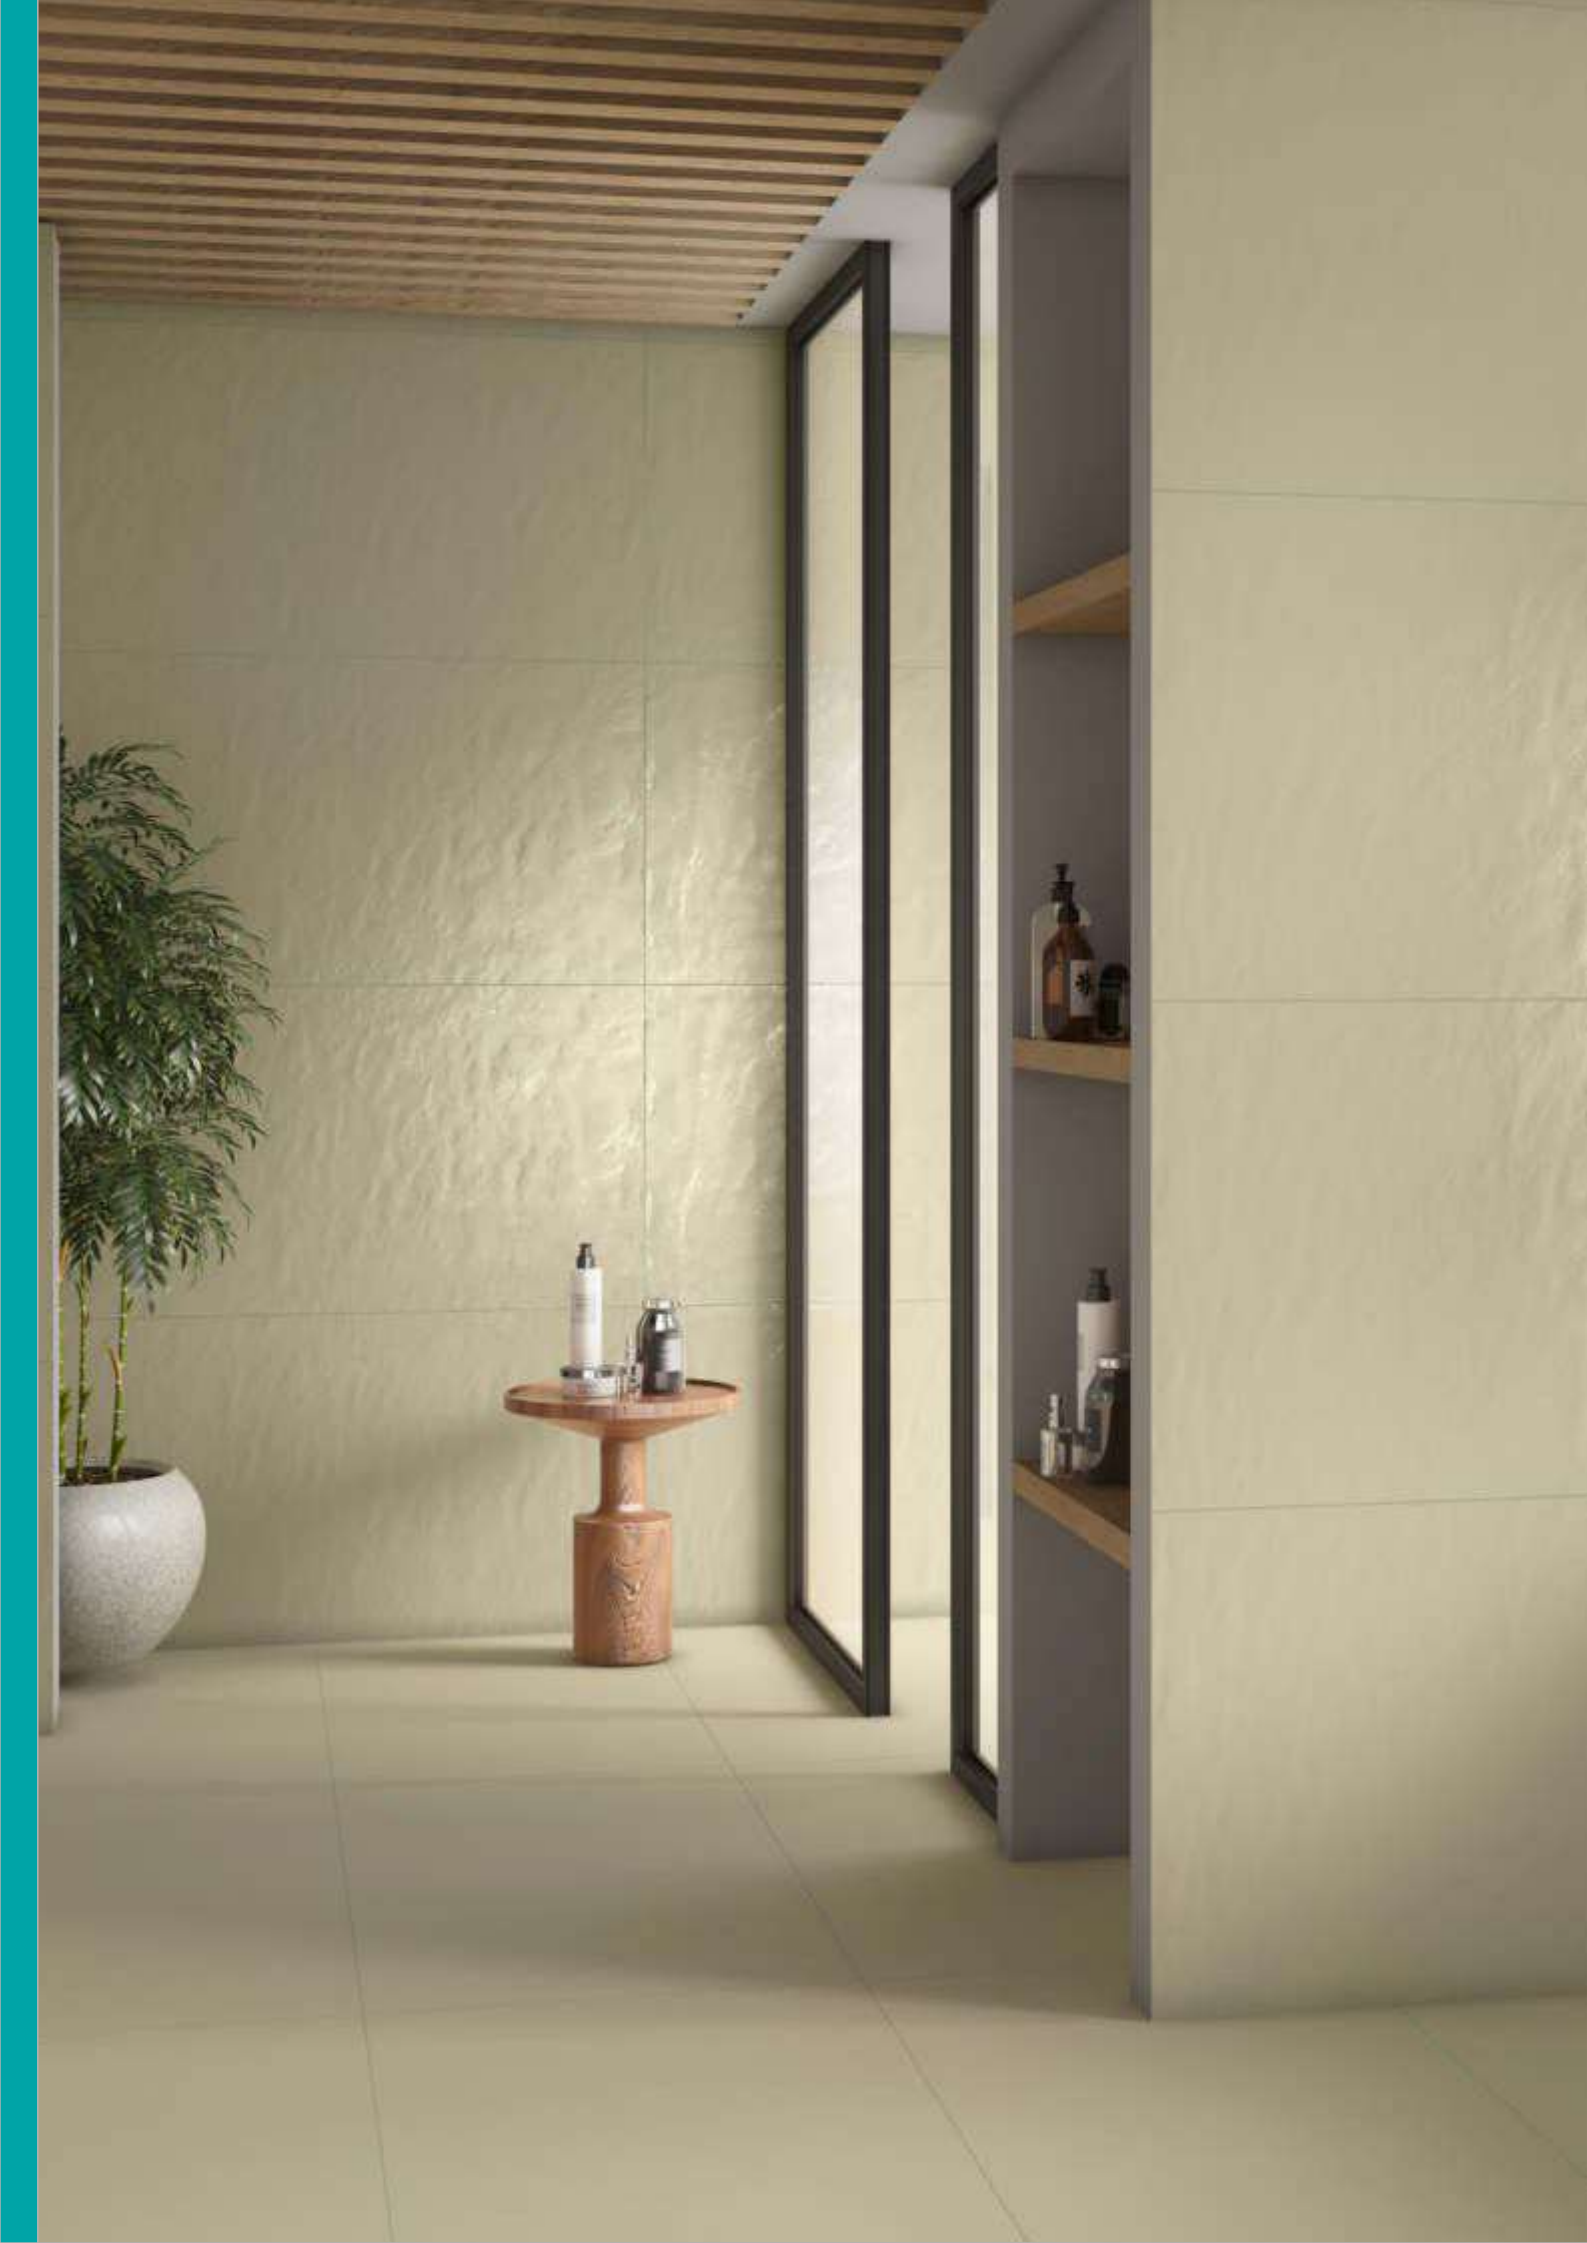

600x1200mm

GALAXY CHARCOAL

Surface : **Matt**

Faces : **1**

600x1200mm

GALAXY CREMA
Surface : **Matt**
Faces : **1**

600x1200mm

GALAXY NERO