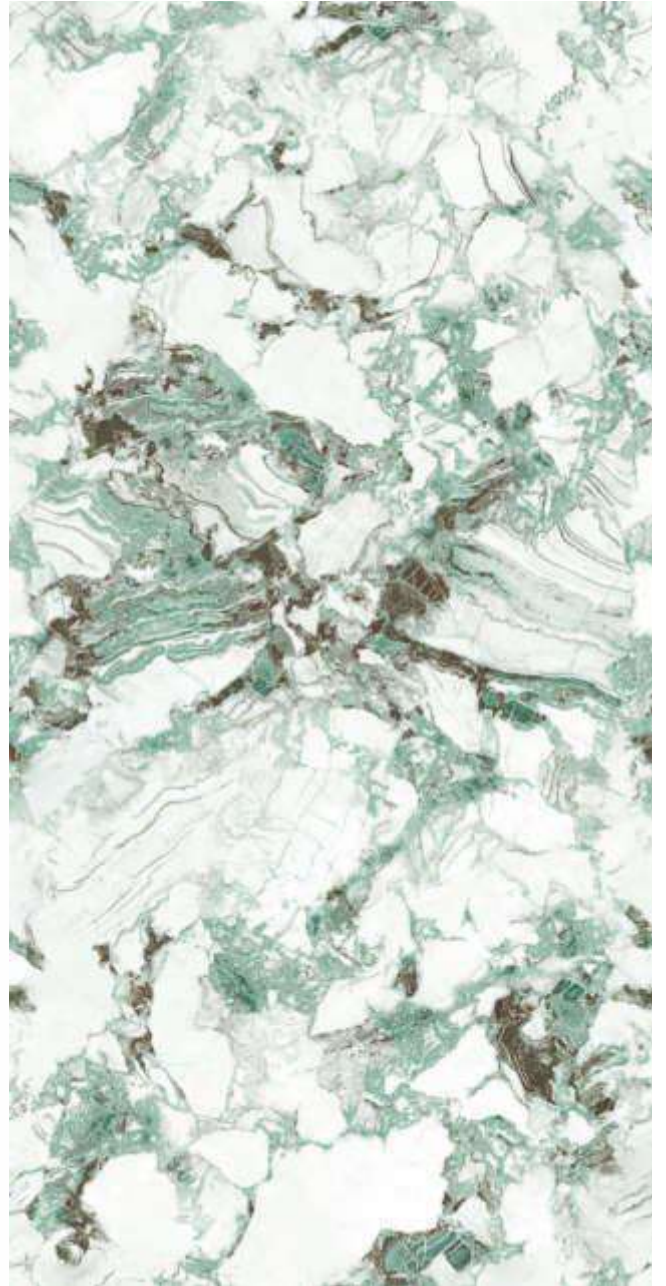

ONYX VERDIGRIS
Surface : **High Gloss**
Faces : **4**

600x1200mm

AMAZONITE

Surface : **High Gloss**

Faces : **4**

600x1200mm

TREMOLITE

Surface : **High Gloss**