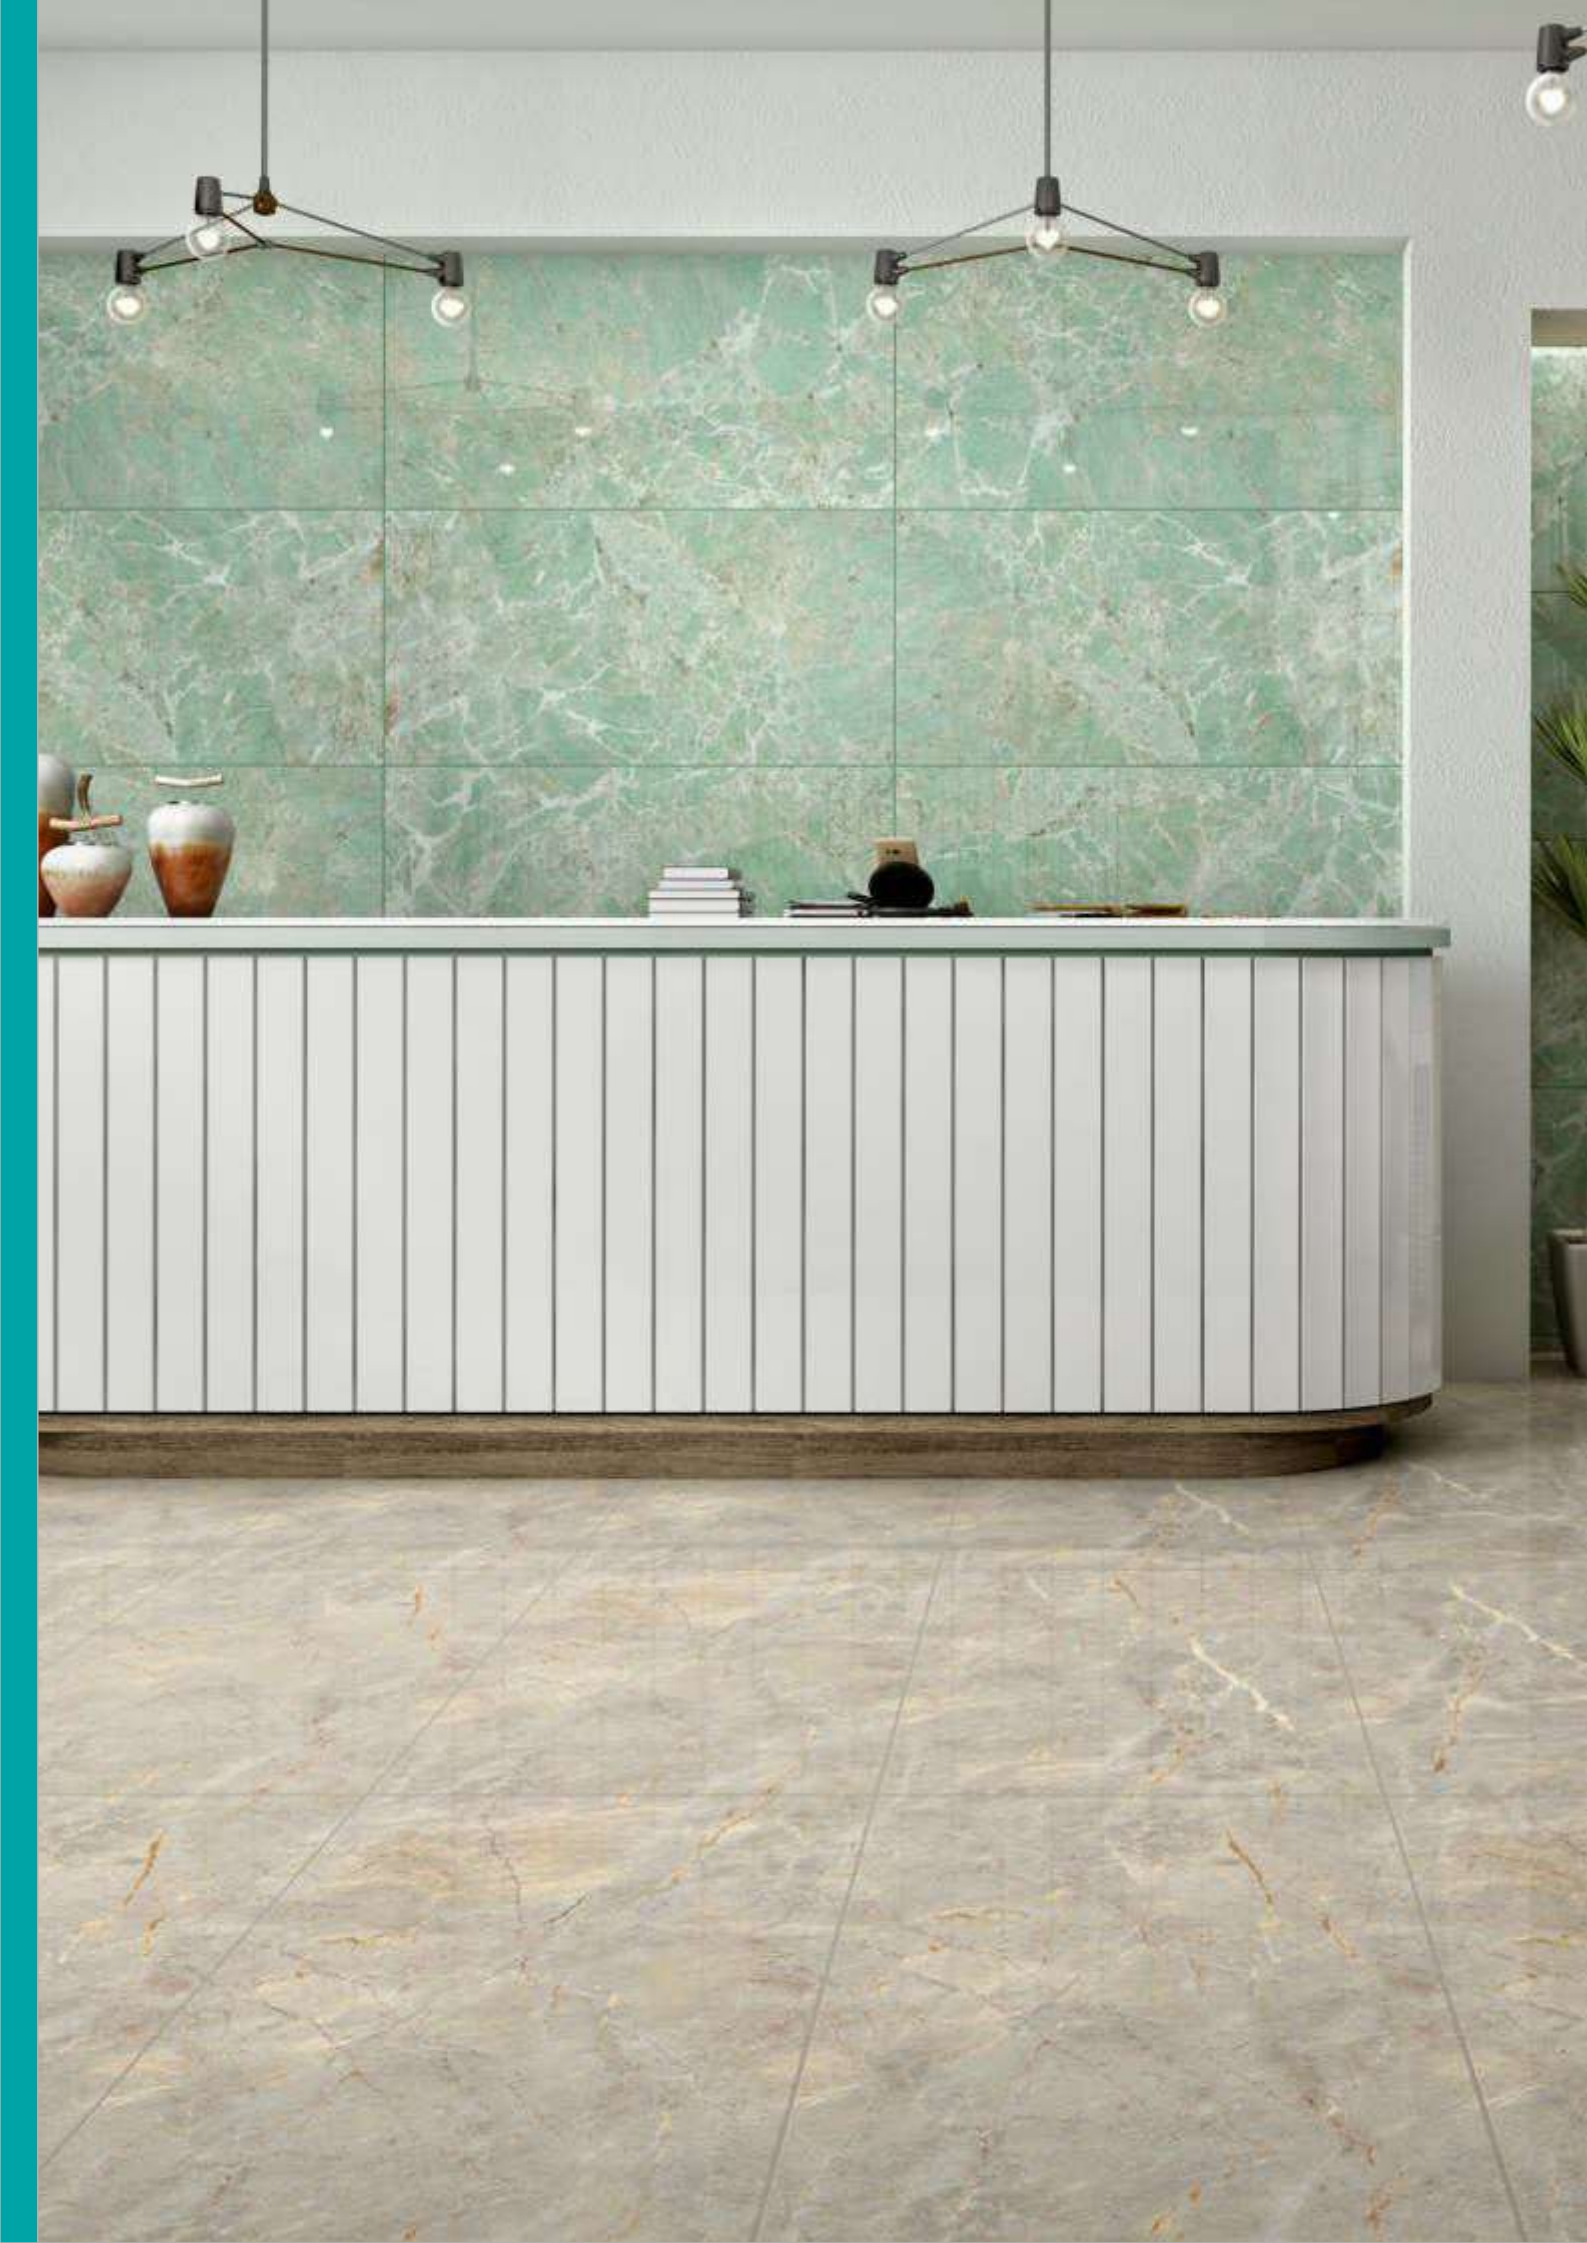

ONYX VERDIGRIS
Surface : **High Gloss**
Faces : **4**

600x1200mm

AMAZONITE

Surface : **High Gloss**

Faces : **4**

600x1200mm

TREMOLITE

Surface : **High Gloss**