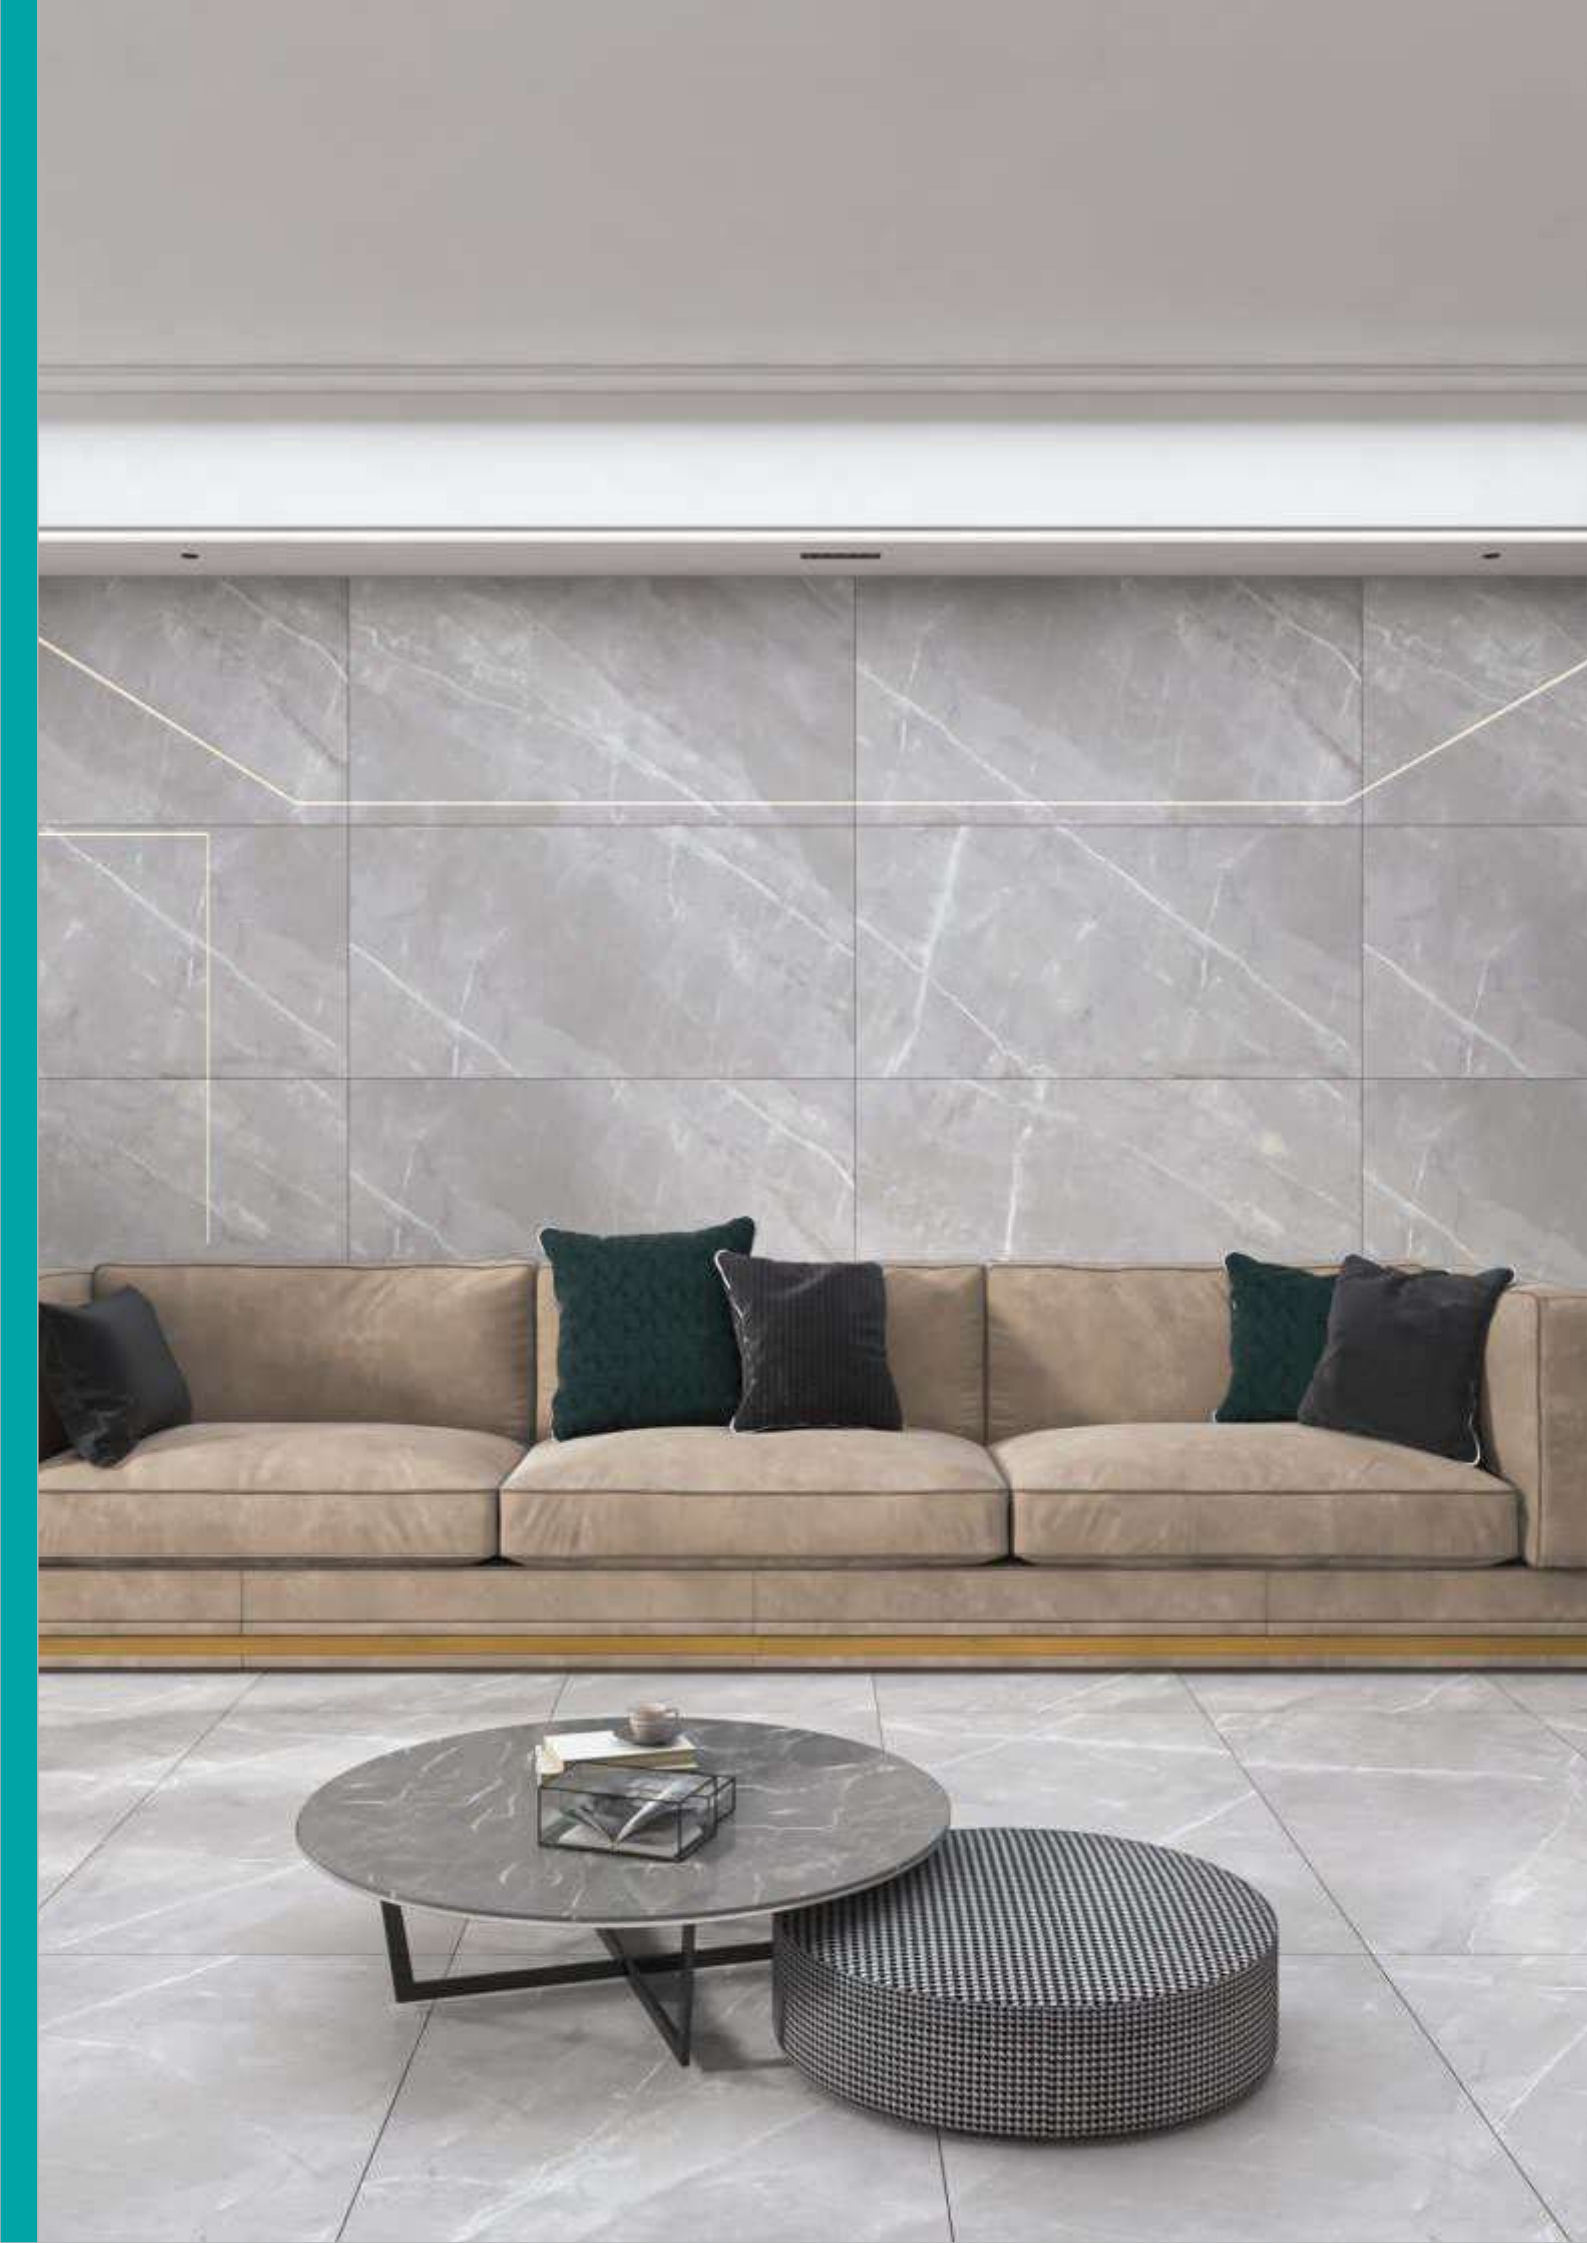

ARMANI GREY
Surface : **Polished**
Faces : **4**