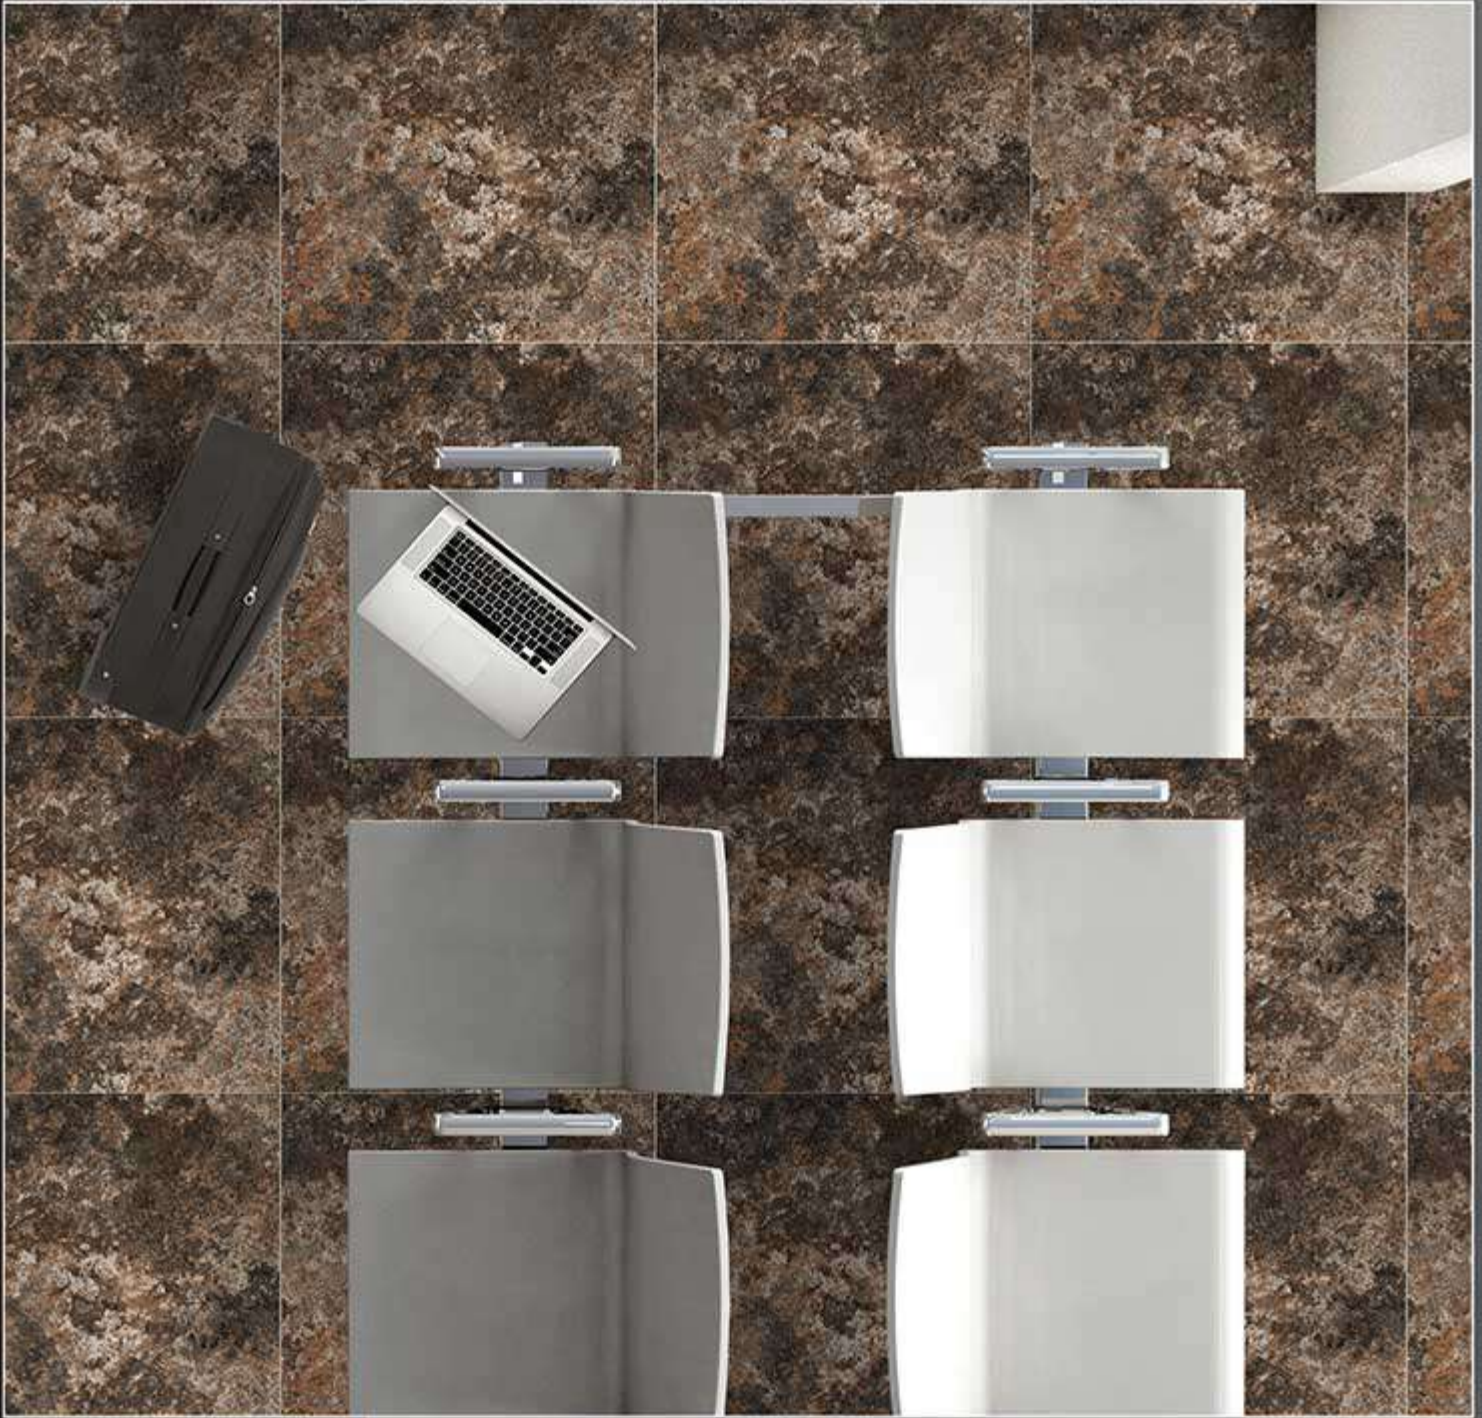

600X
600MM | PORCELAIN
VITRIFIED TILES

M
A
T
T
S
E
R
I
E
S

1048

600X
600MM | PORCELAIN
VITRIFIED TILES

M
A
T
T
S
E
R
I
E
S

1049

600X
600MM | PORCELAIN
VITRIFIED TILES

M
A
T
T
S
E
R
I
E
S