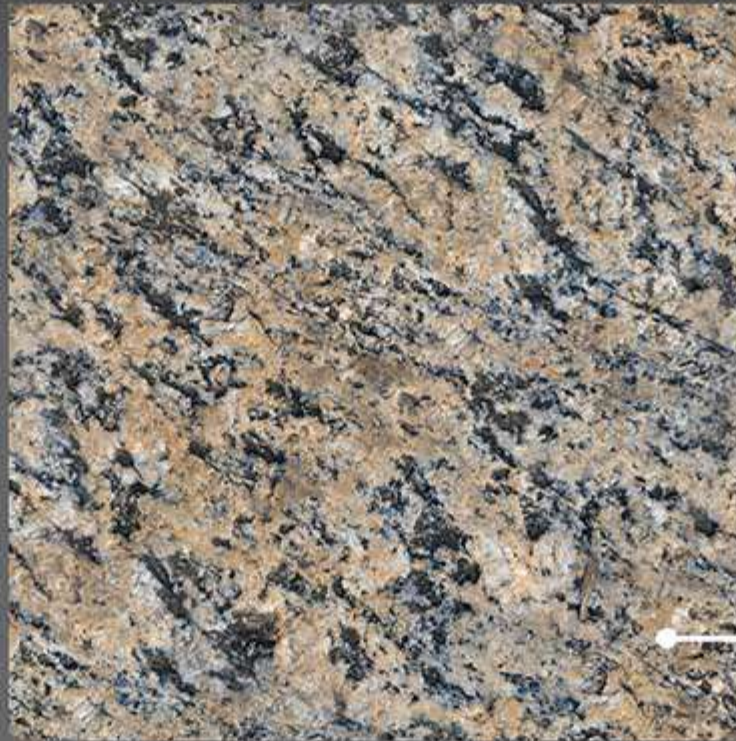

1051

600X
600MM | PORCELAIN
VITRIFIED TILES