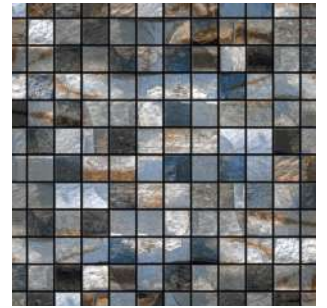

BRICKS GREY

BRICKS NATURAL

HEXA BROWN

HEXA MULTY

HEXA NATURAL

BEOLA BEIGE

SLACK STONE BEIGE

400x400~11mm

MAKE IT SIMPLE BUT
SIGNIFICANT

300x300~9mm

PARKING

MATT

CADBURY SILVER

CADBURY GREY

CADBURY BROWN

CADBURY NAVY