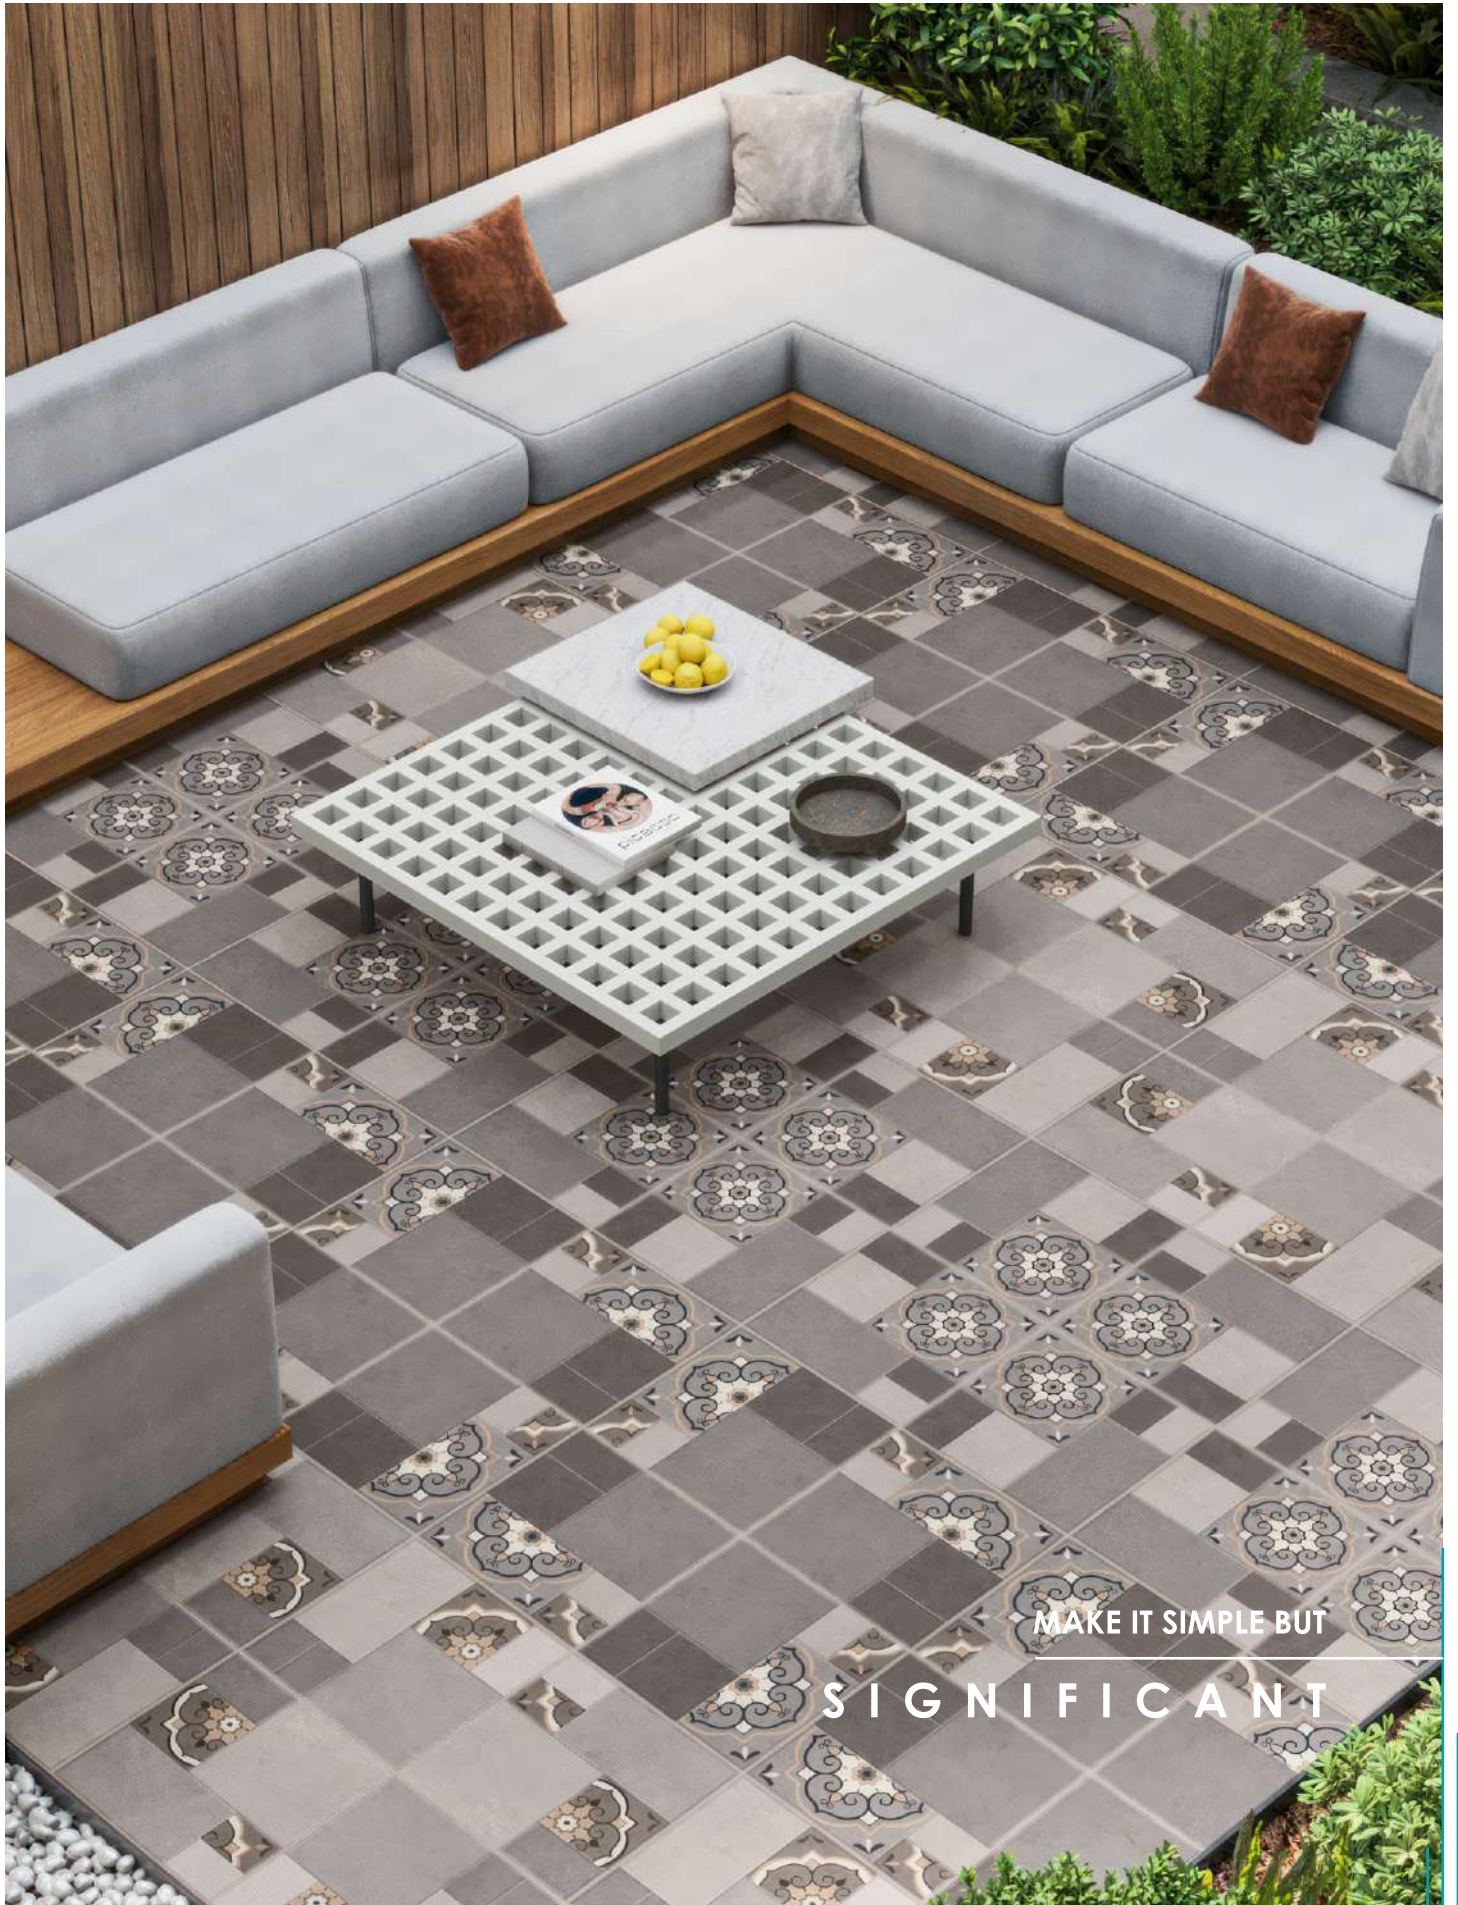

MIDAS DUNE

MIDAS BROWN

DUNA BEIGE

DUNA BIANCO

DUNA DARK GREY

400x400~12mm

MAKE IT SIMPLE BUT

SIGNIFICANT