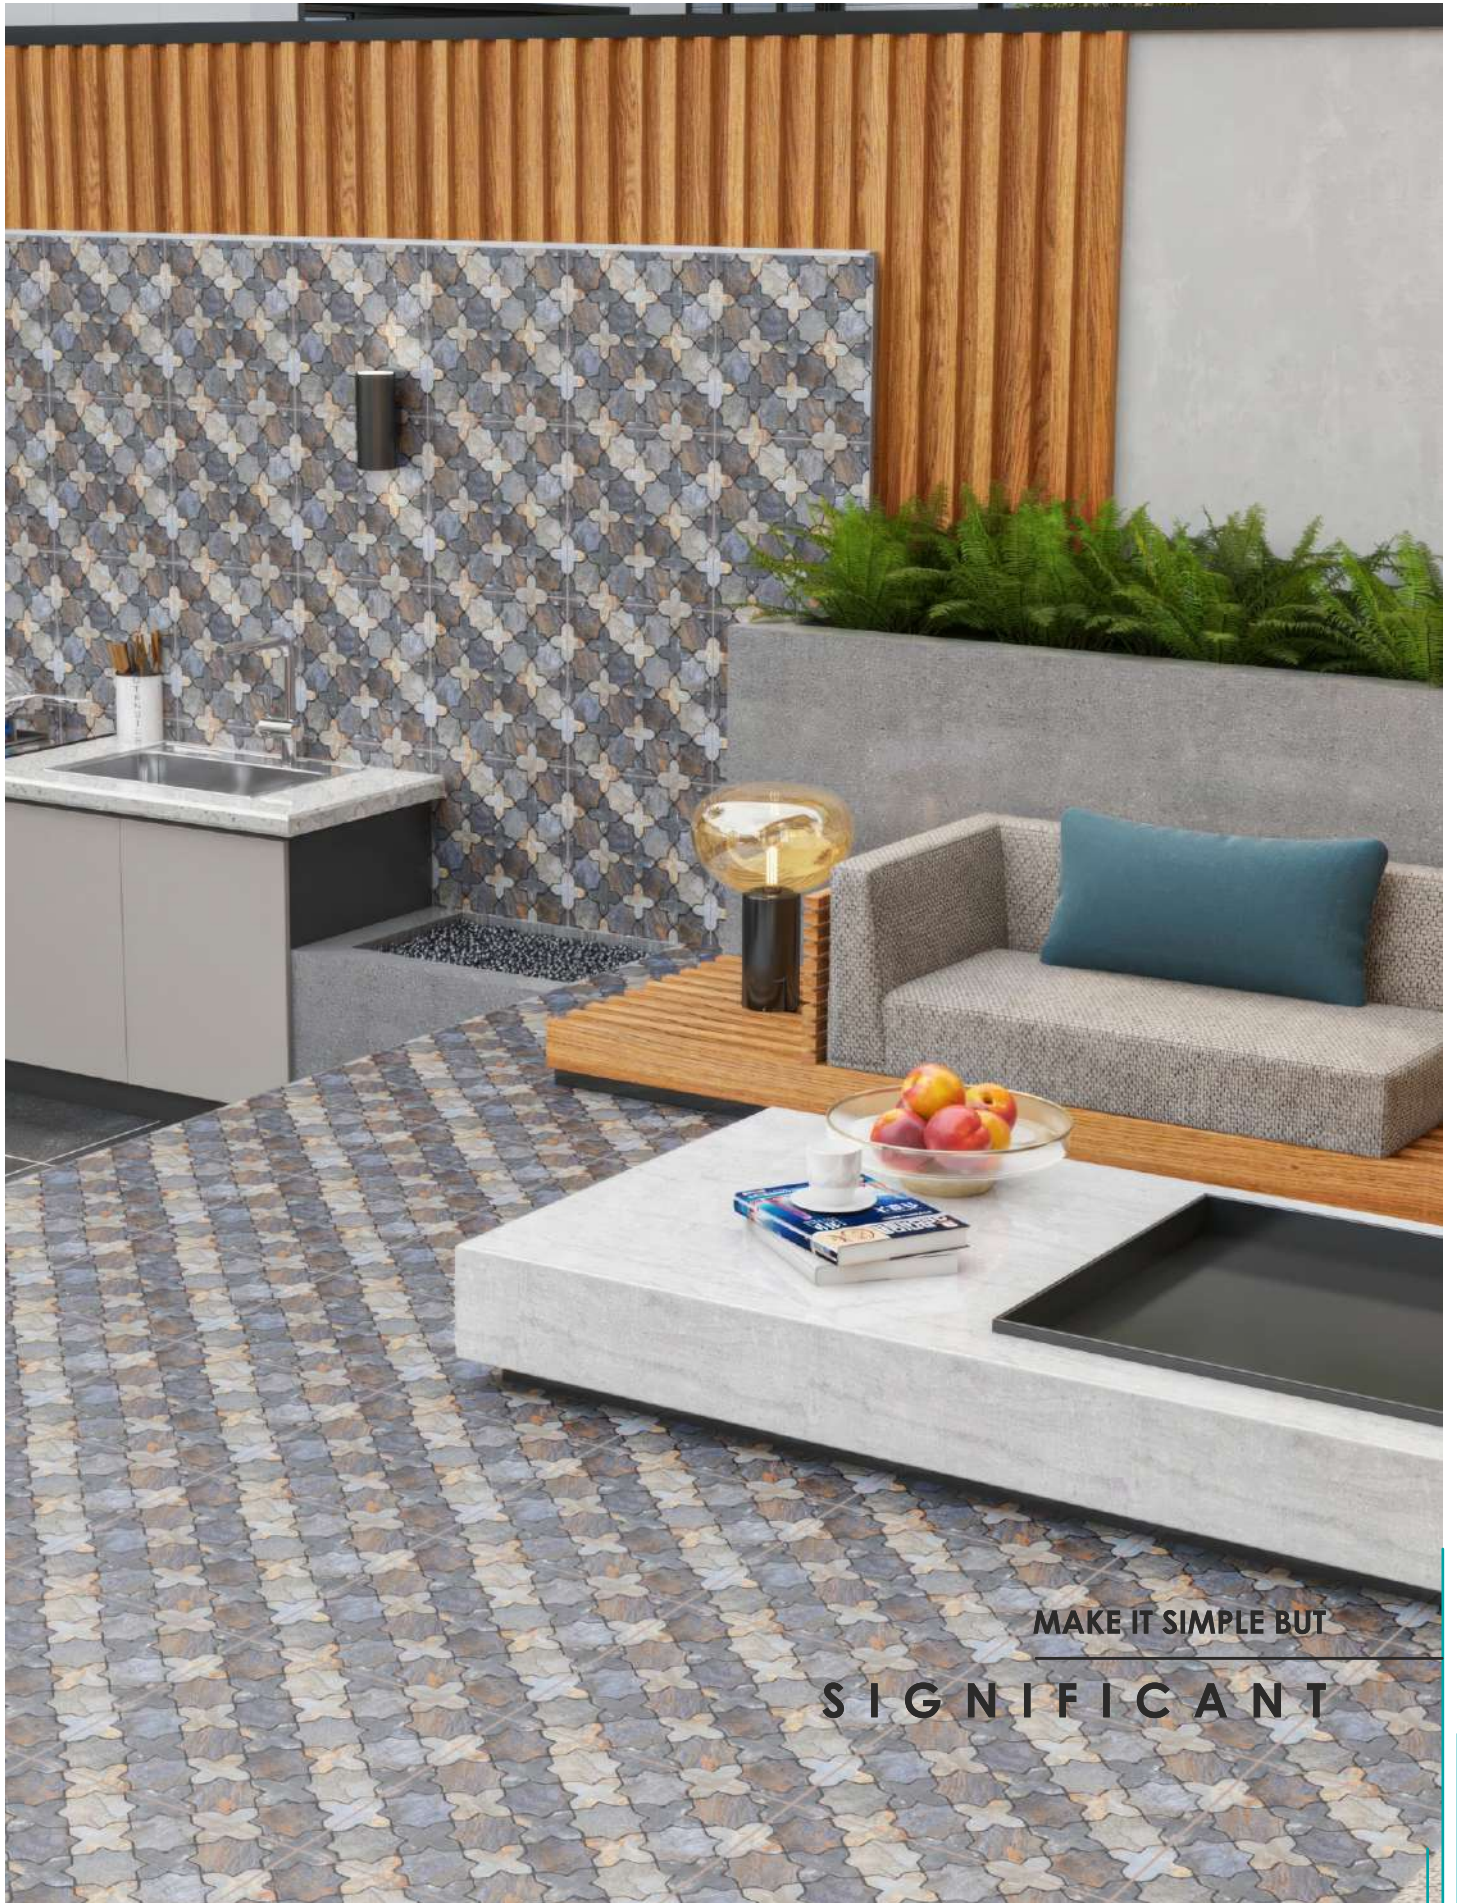

BREZZA

SHILIN

400x400~12mm

MAKE IT SIMPLE BUT

SIGNIFICANT

300x600~12mm
300x300~12mm

Natural Body

MATT