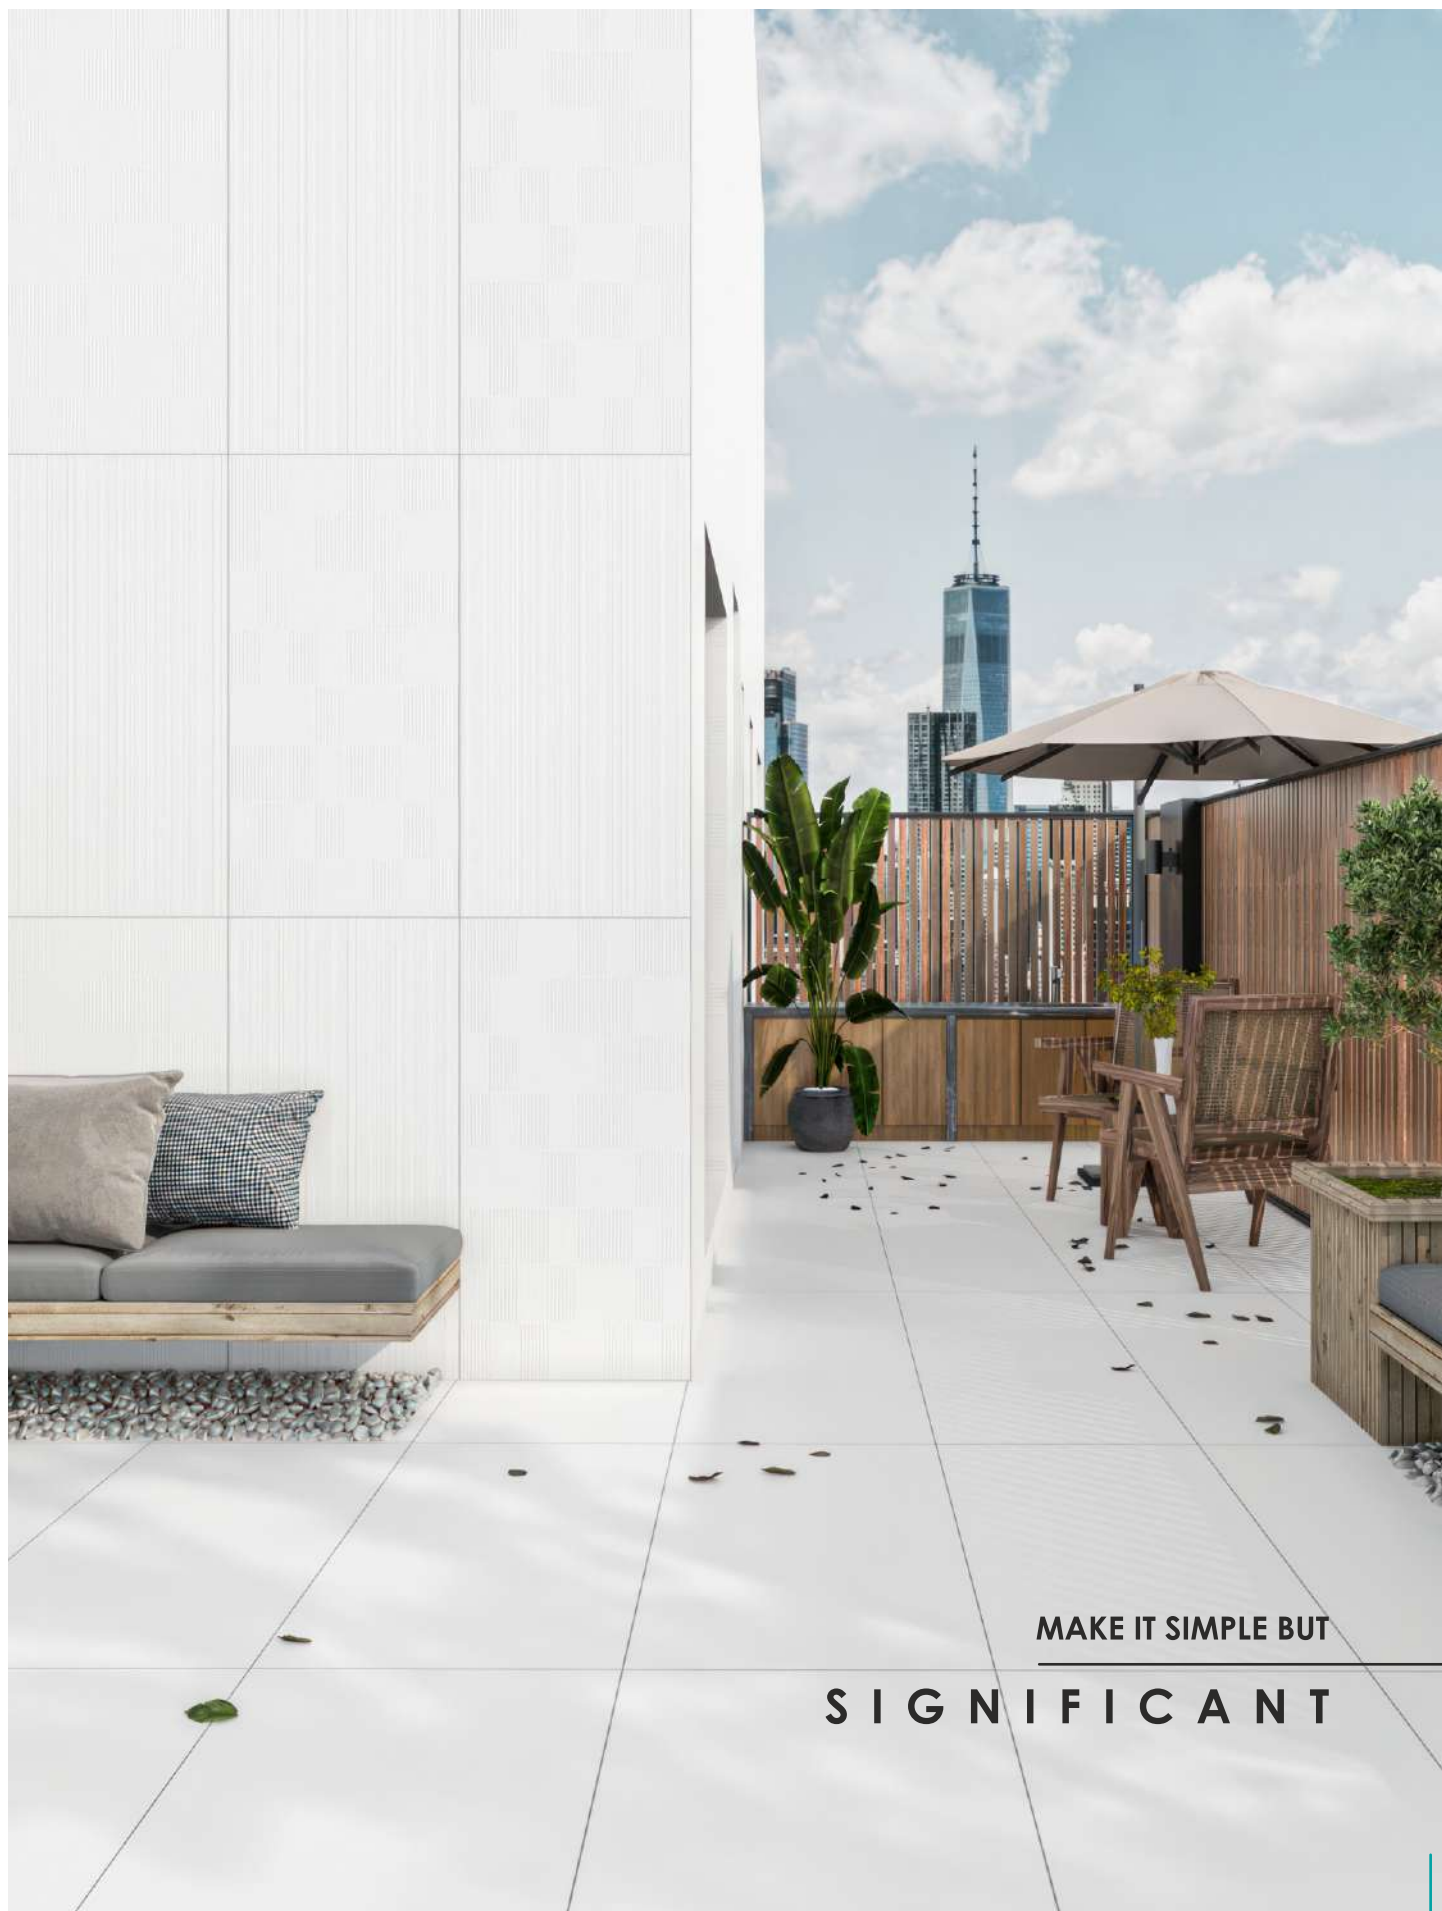

600x1200mm

MAKE IT SIMPLE BUT

SIGNIFICANT