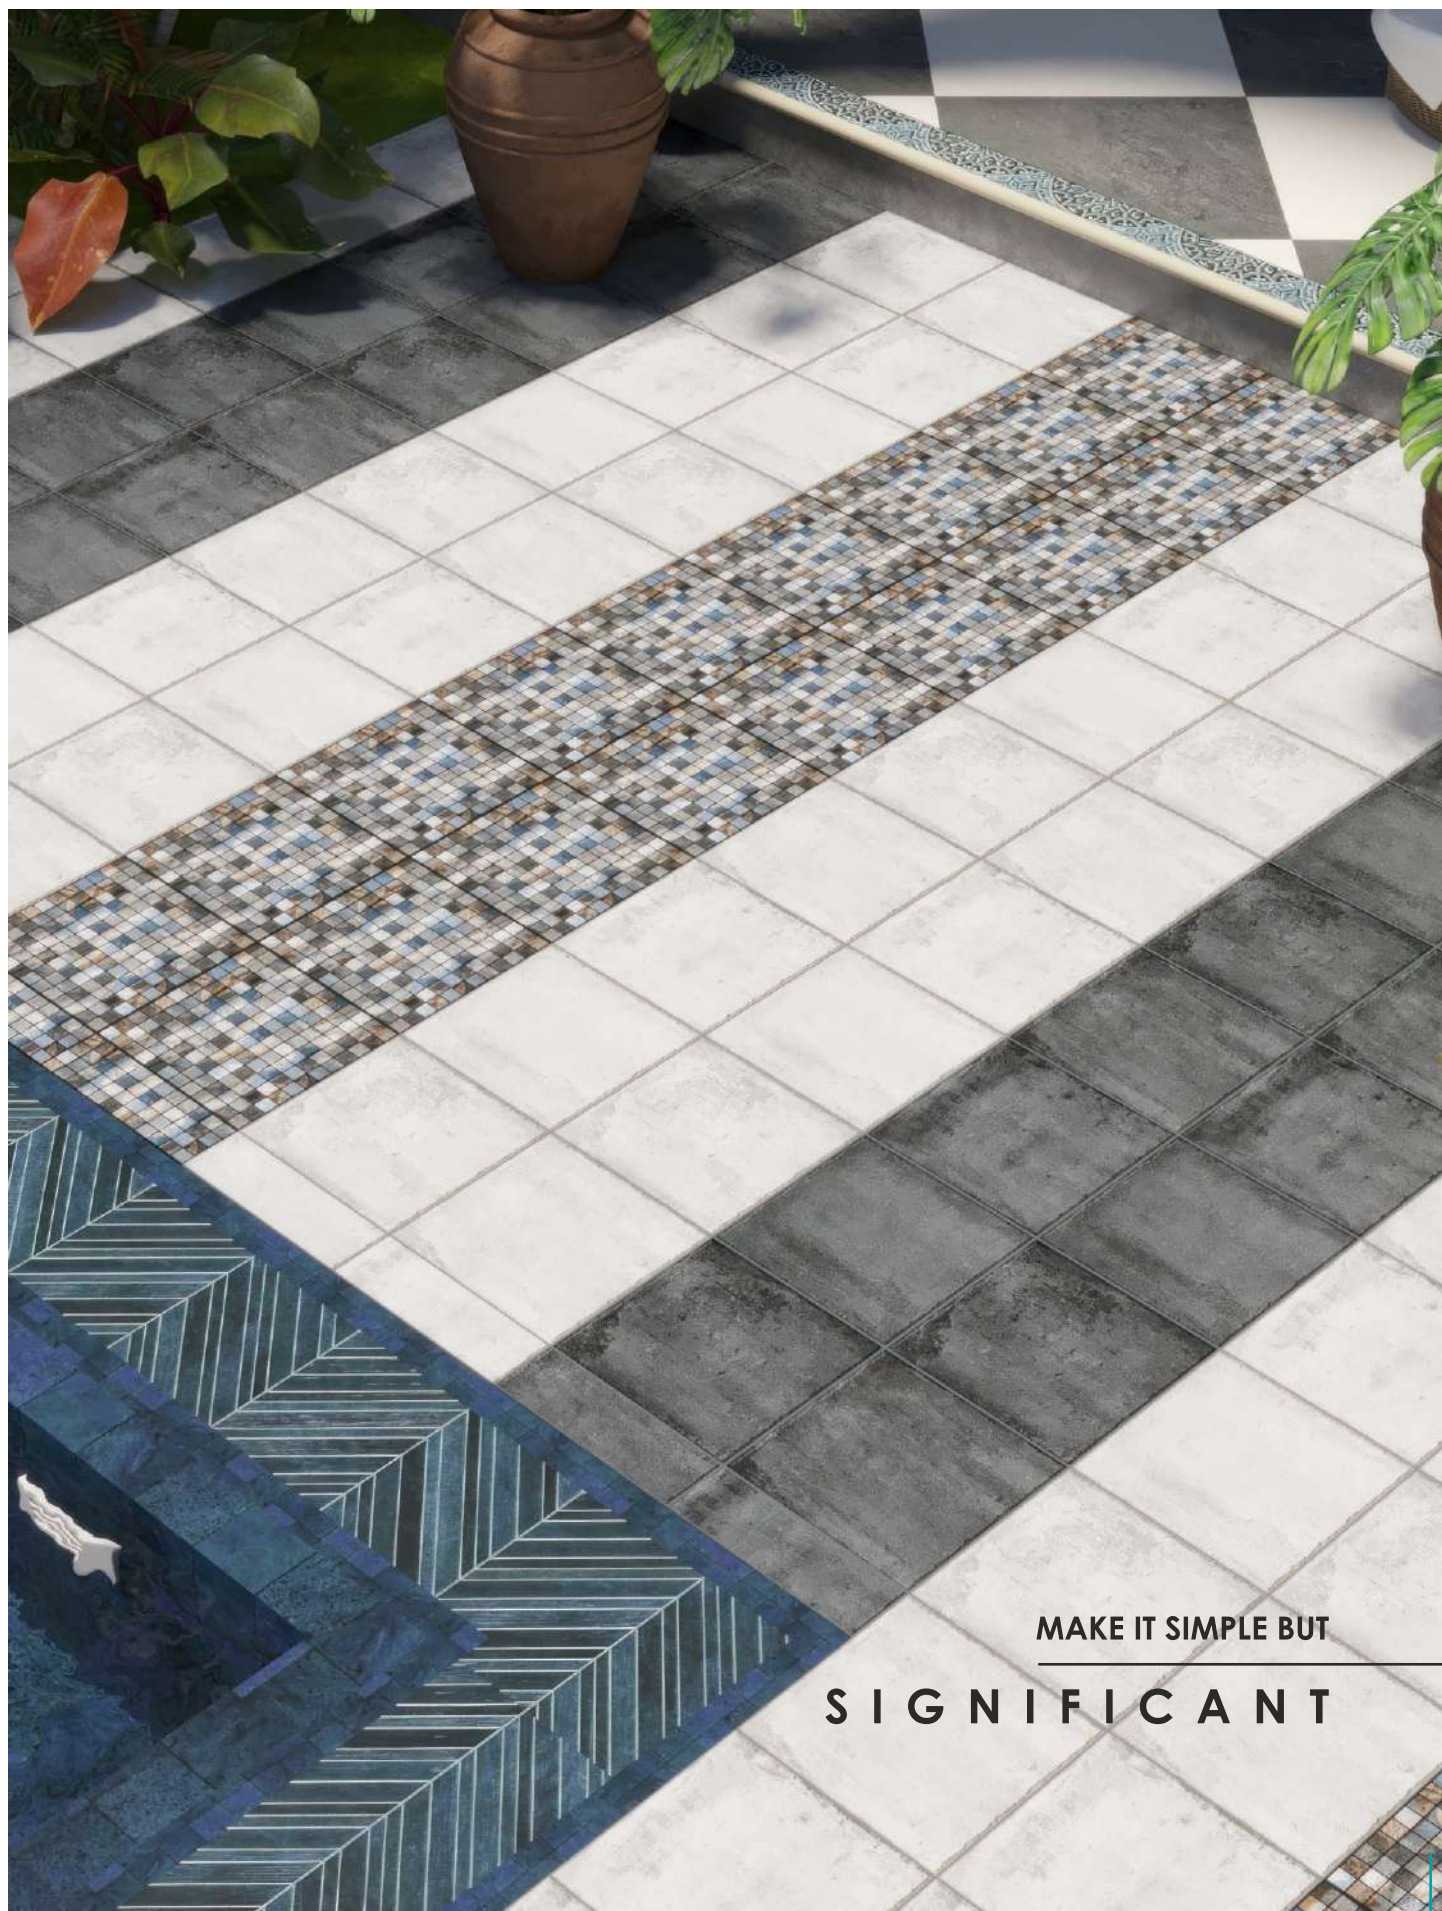

300x300~9mm

MAKE IT SIMPLE BUT

SIGNIFICANT