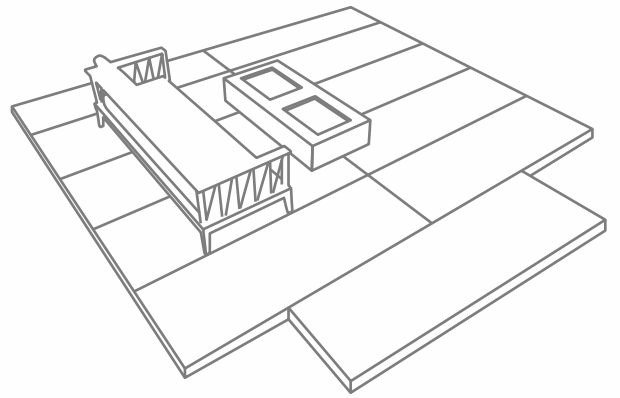

DESIGN NAME : **Fusion Ivory**

SIZE : **800x2400mm**

THICKNESS : **15mm**

FINISH : **Polished**