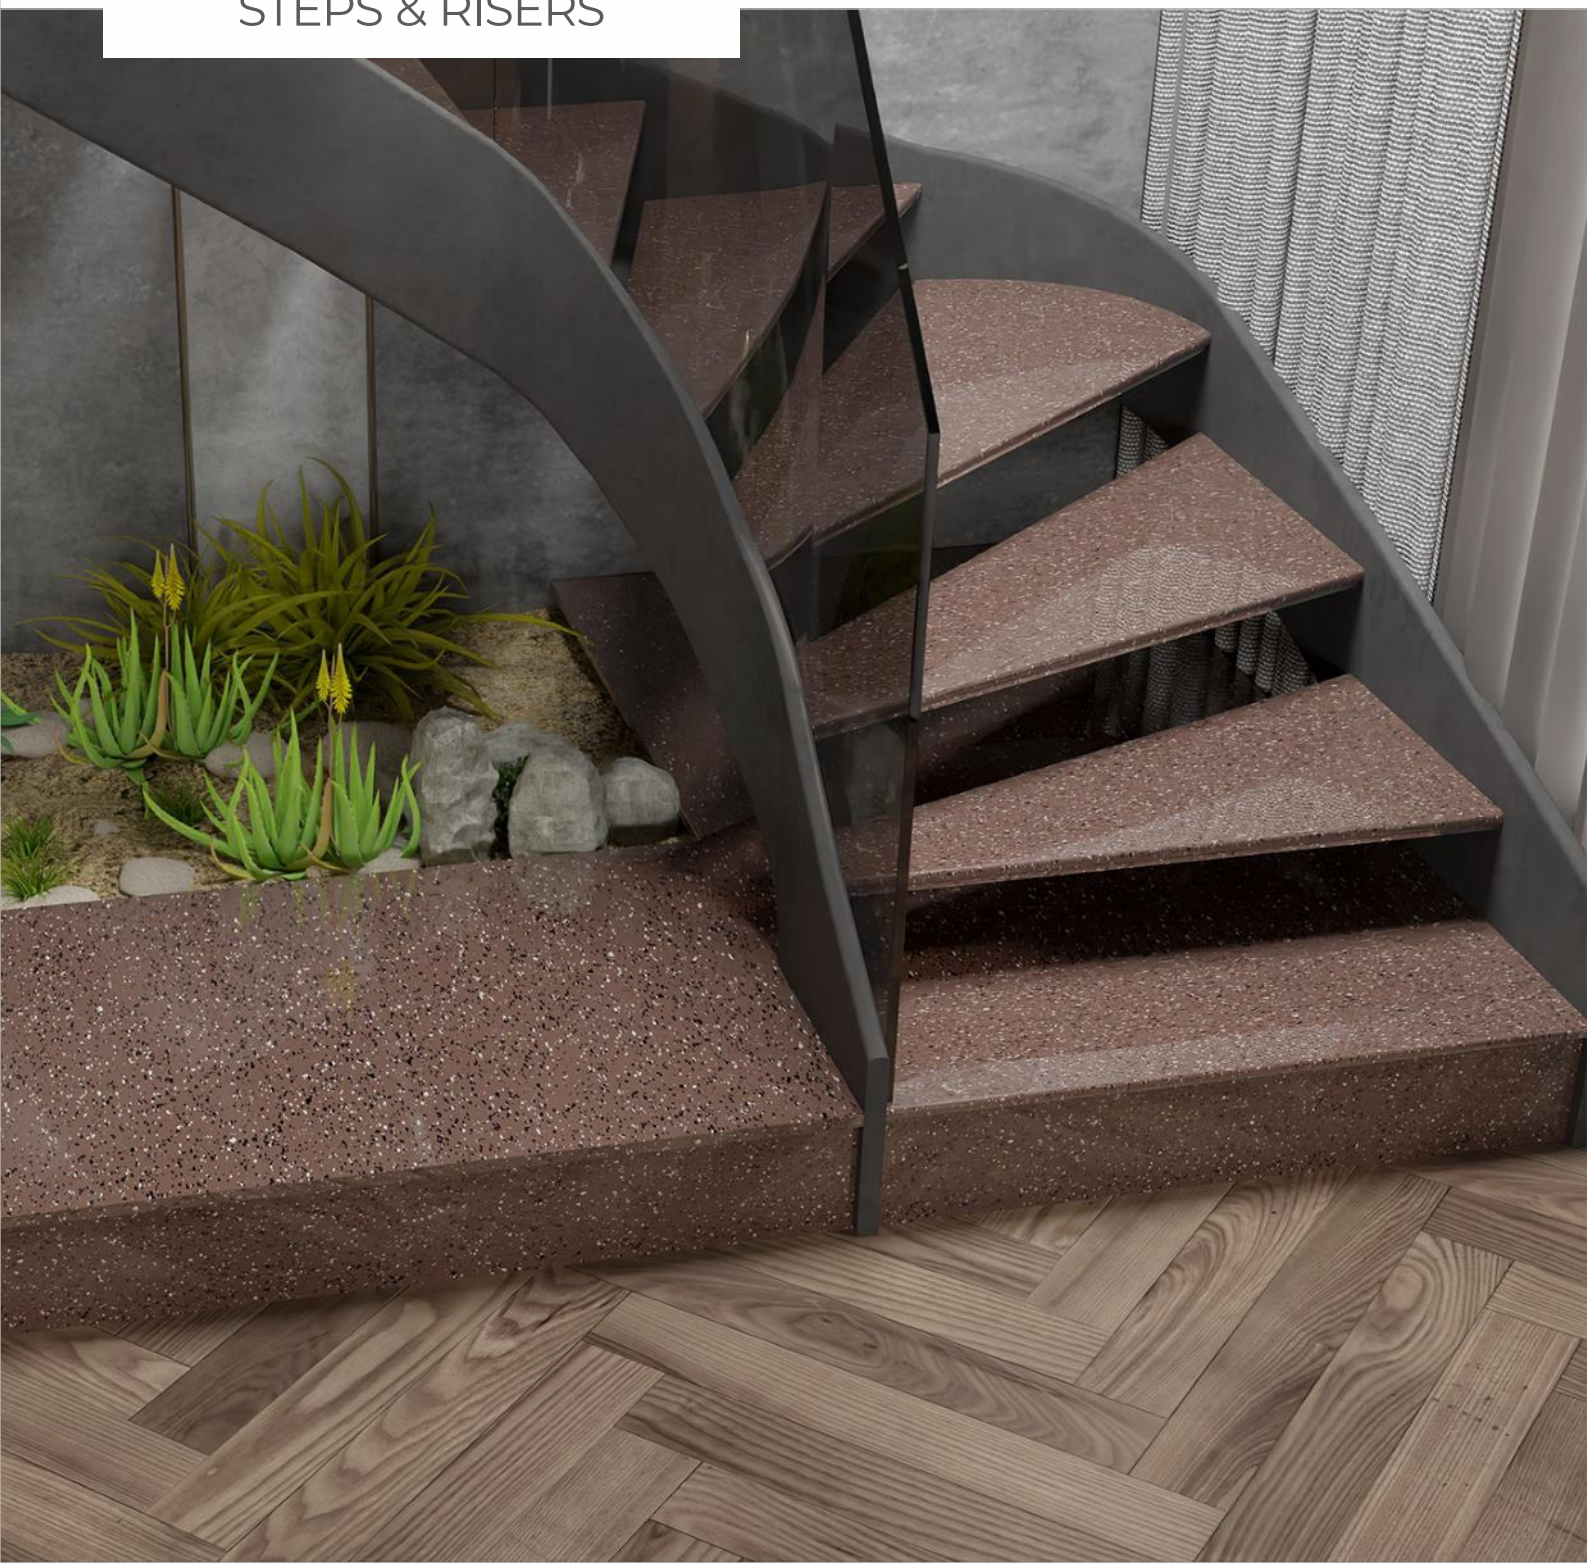

FINISH : **Polished**

CORRIDOR WALL

DESIGN NAME : **Fusion Brown**

SIZE : **800x2400mm**

THICKNESS : **15mm**

FINISH : **Polished**

STEPS & RISERS

WASH BASIN UNIT