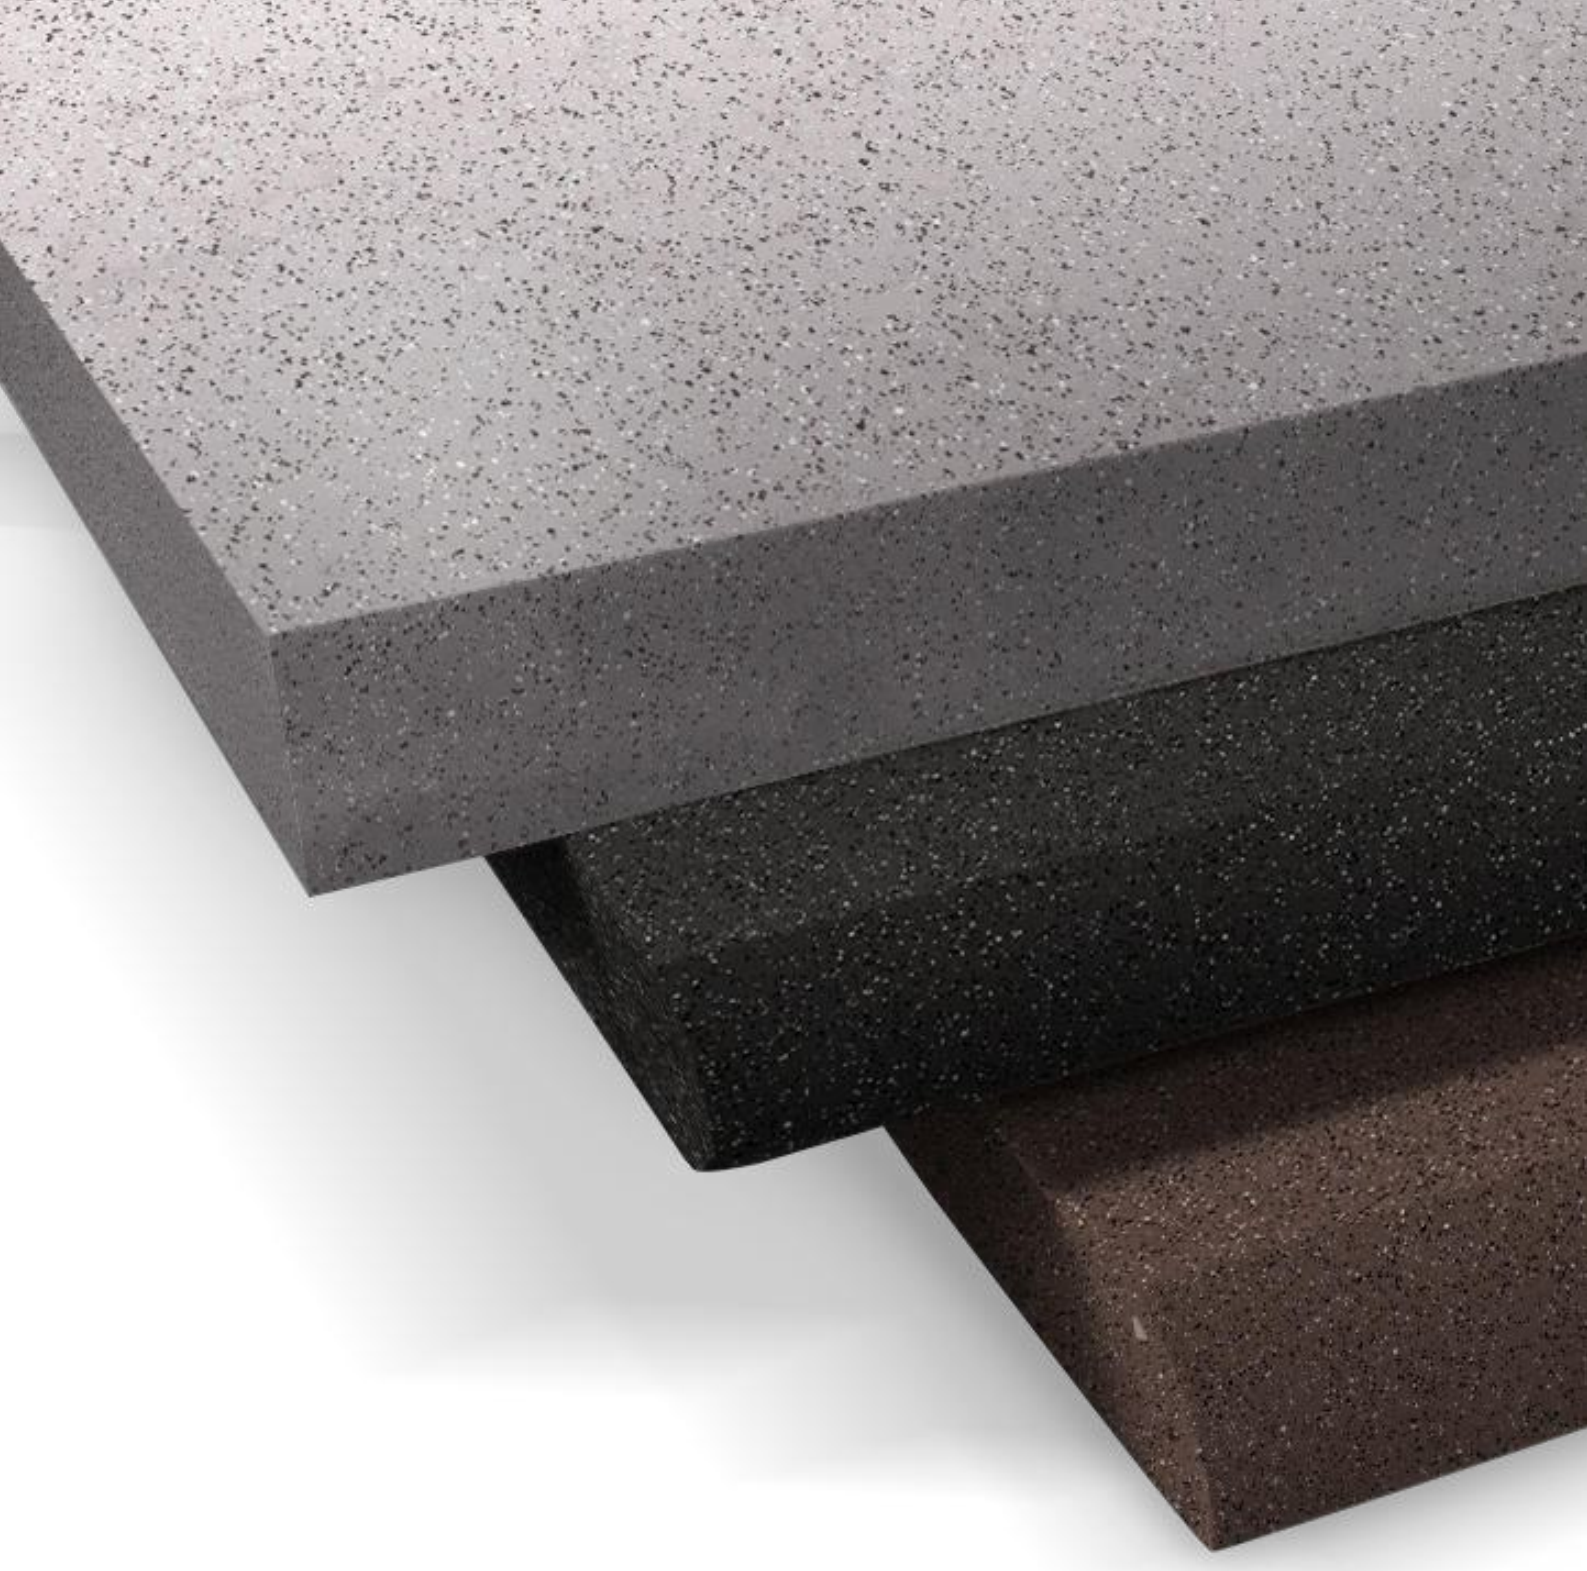

WALL PANELLING

FURNITURE COVERING

SIT-OUT

GARDEN ACCESSORIES

SHELVES

WALKWAY

WASH BASIN & TOP

800x2400mm / 15
800x3000mm / mm