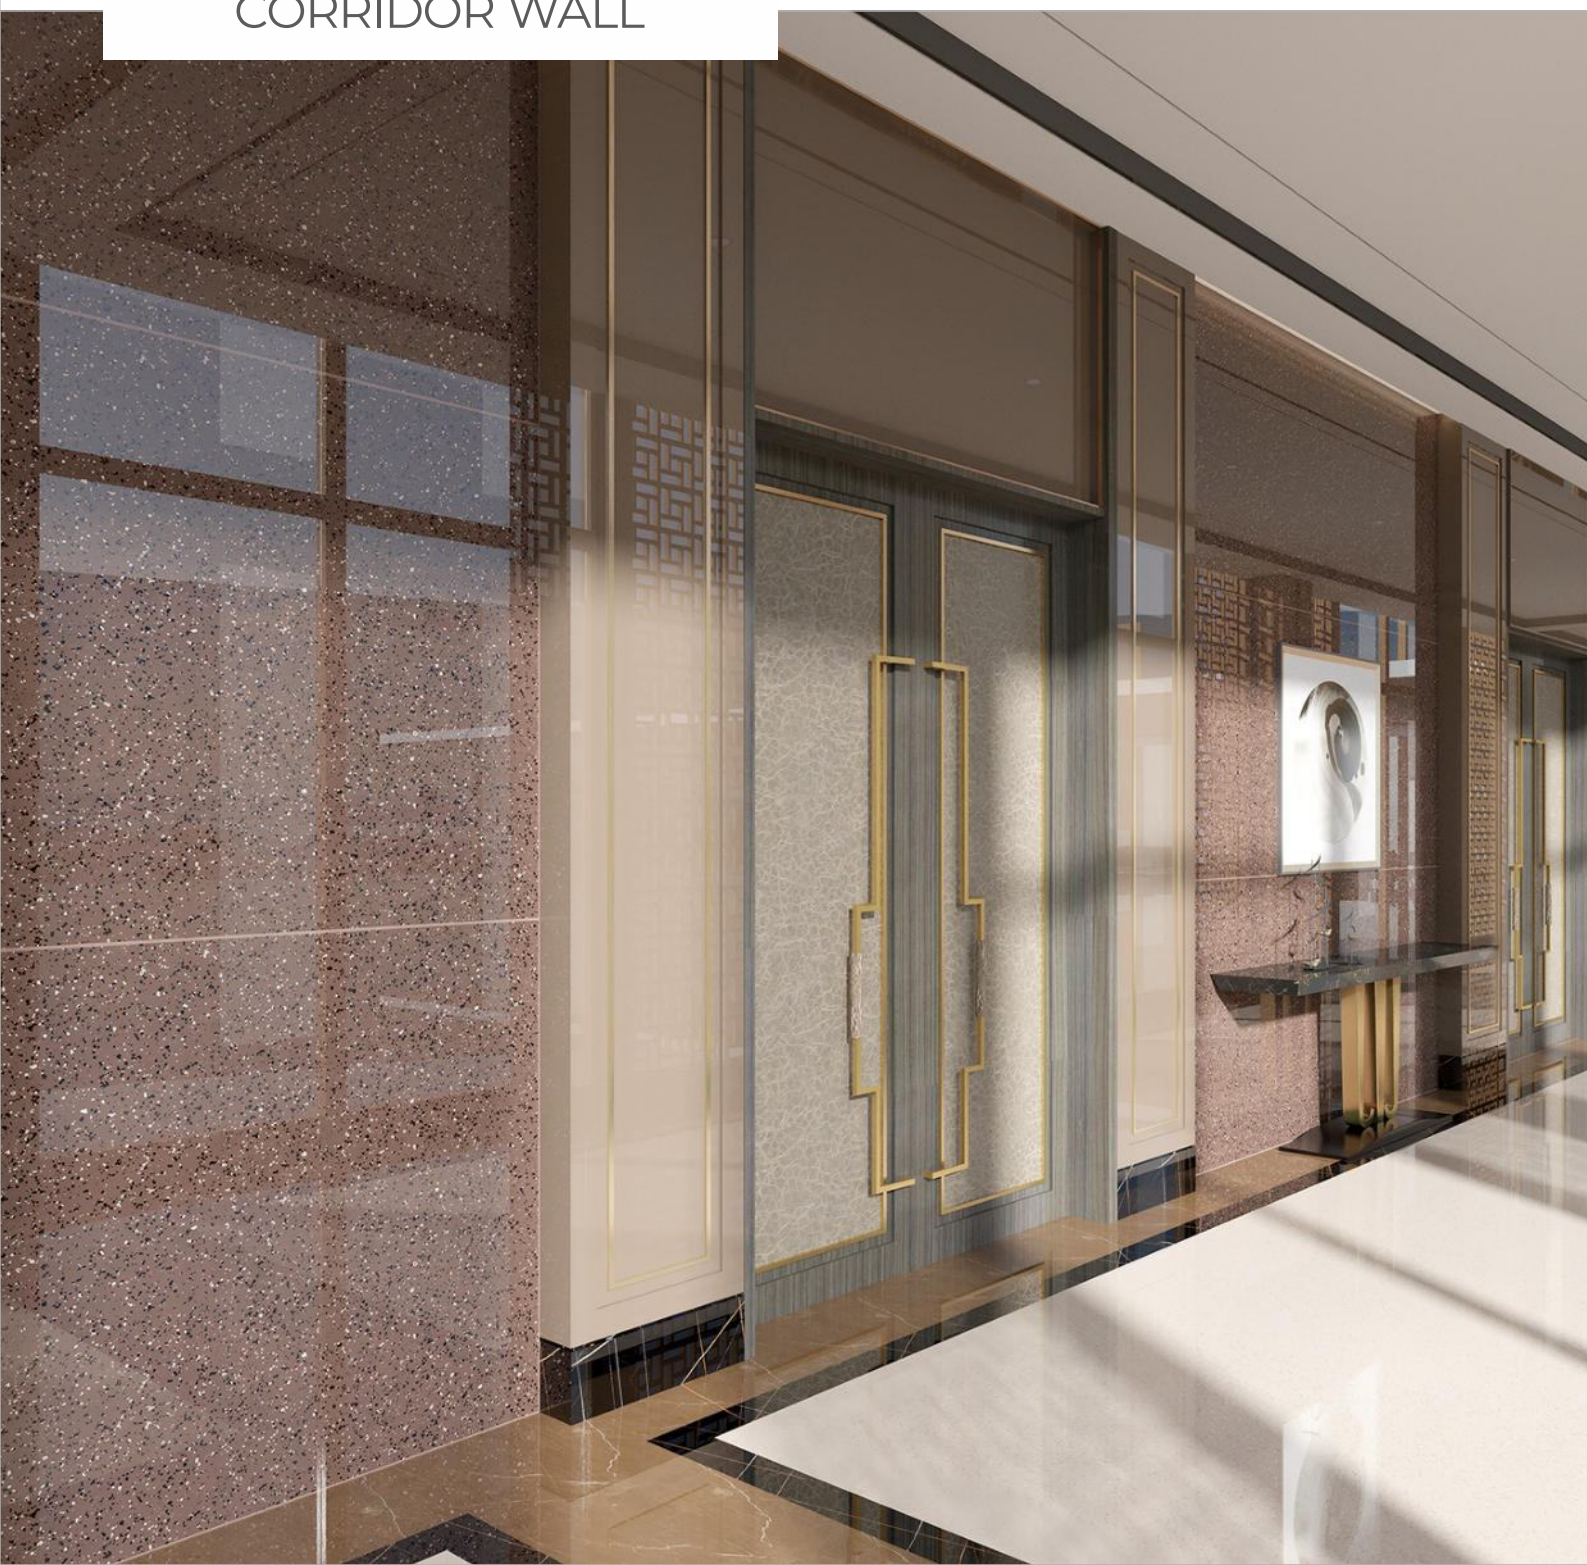

FINISH : **Polished**

CORRIDOR WALL

DESIGN NAME : **Fusion Brown**

SIZE : **800x2400mm**

THICKNESS : **15mm**

FINISH : **Polished**

STEPS & RISERS

WASH BASIN UNIT