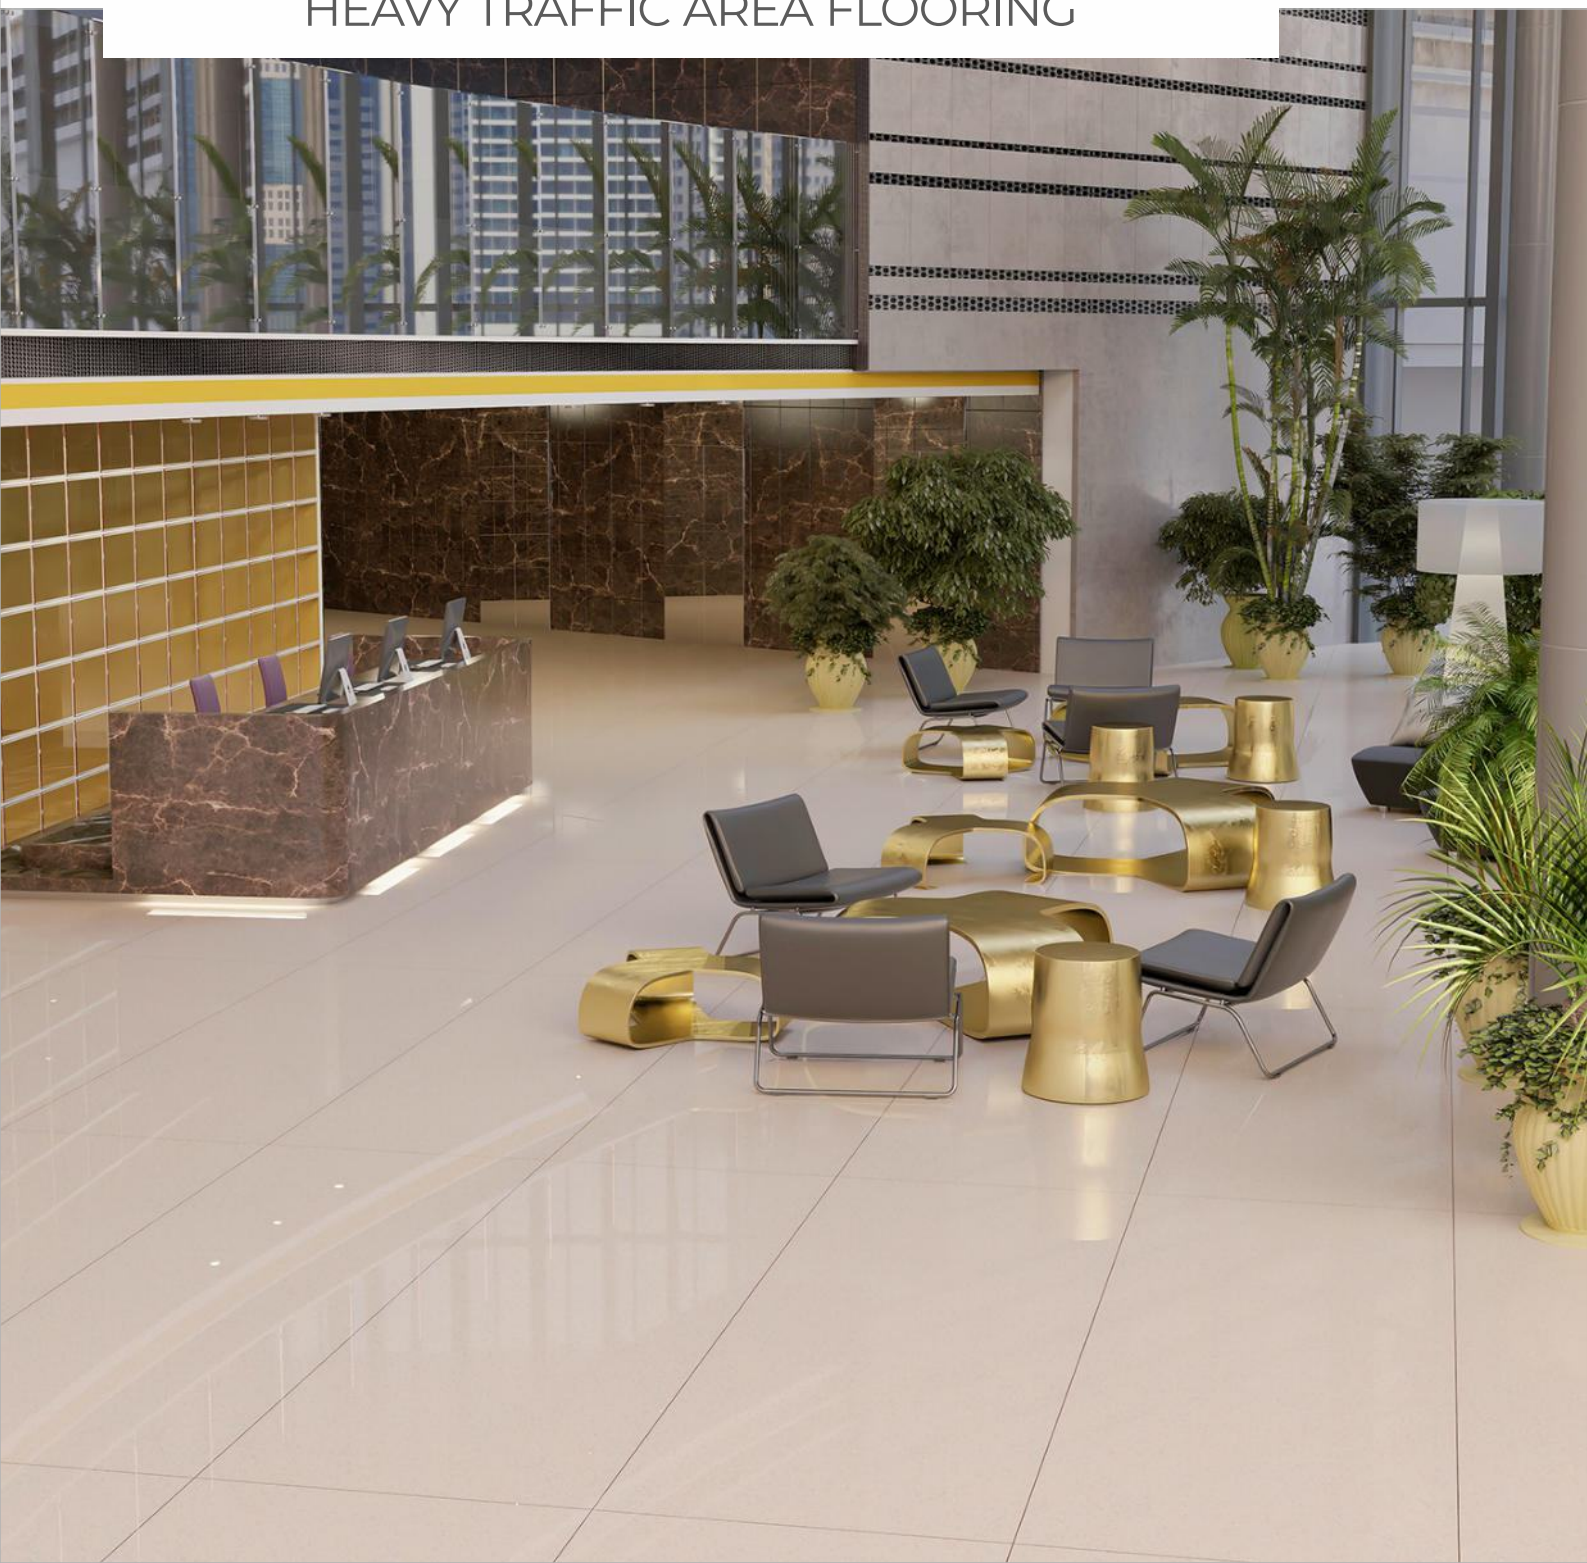

HEAVY TRAFFIC AREA FLOORING

DESIGN NAME : **Fusion Ivory**

SIZE : **800x2400mm**

THICKNESS : **15mm**

FINISH : **Polished**

LANDSCAPING

DOORWINDOW SILL

DESIGN NAME : **Fusion Verde**