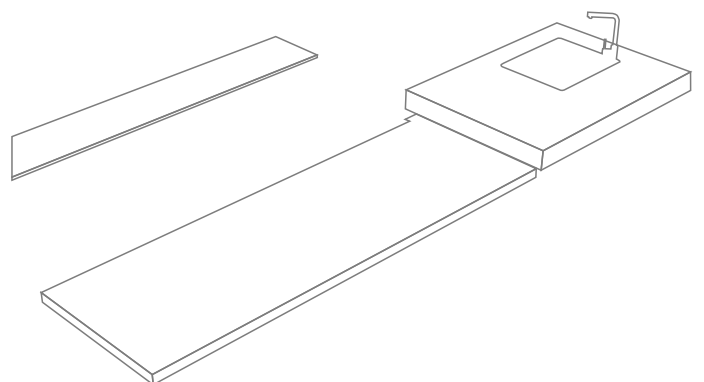

PLATFORM

DESIGN NAME : **Quartz White**

SIZE : **800x2400mm**

THICKNESS : **15mm**

FINISH : **Polished**