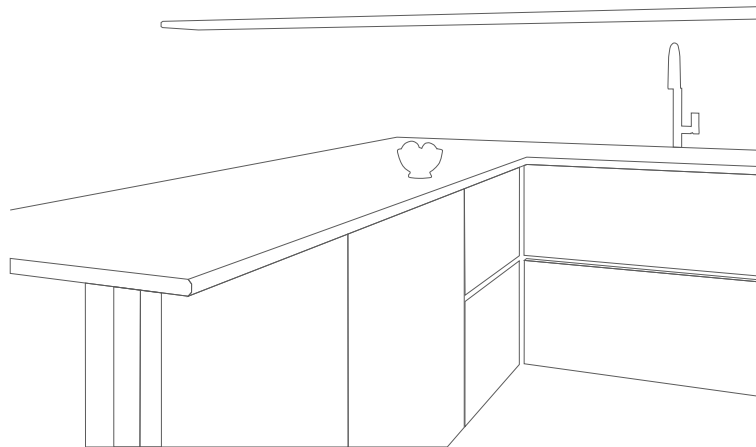

FINISH : **Polished**

WASH BASIN & TOP

DESIGN NAME : **Tierra Black**

SIZE : **800x2400mm**

THICKNESS : **15mm**

FINISH : **Matt**

KITCHEN TOP

KITCHEN TOP

DESIGN NAME : **Speckle Brown**

SIZE : **800x2400mm**

THICKNESS : **15mm**

FINISH : **Polished**

DESIGN NAME : **Speckle Ivory**

SIZE : **800x2400mm**

THICKNESS : **15mm**

FINISH : **Polished**