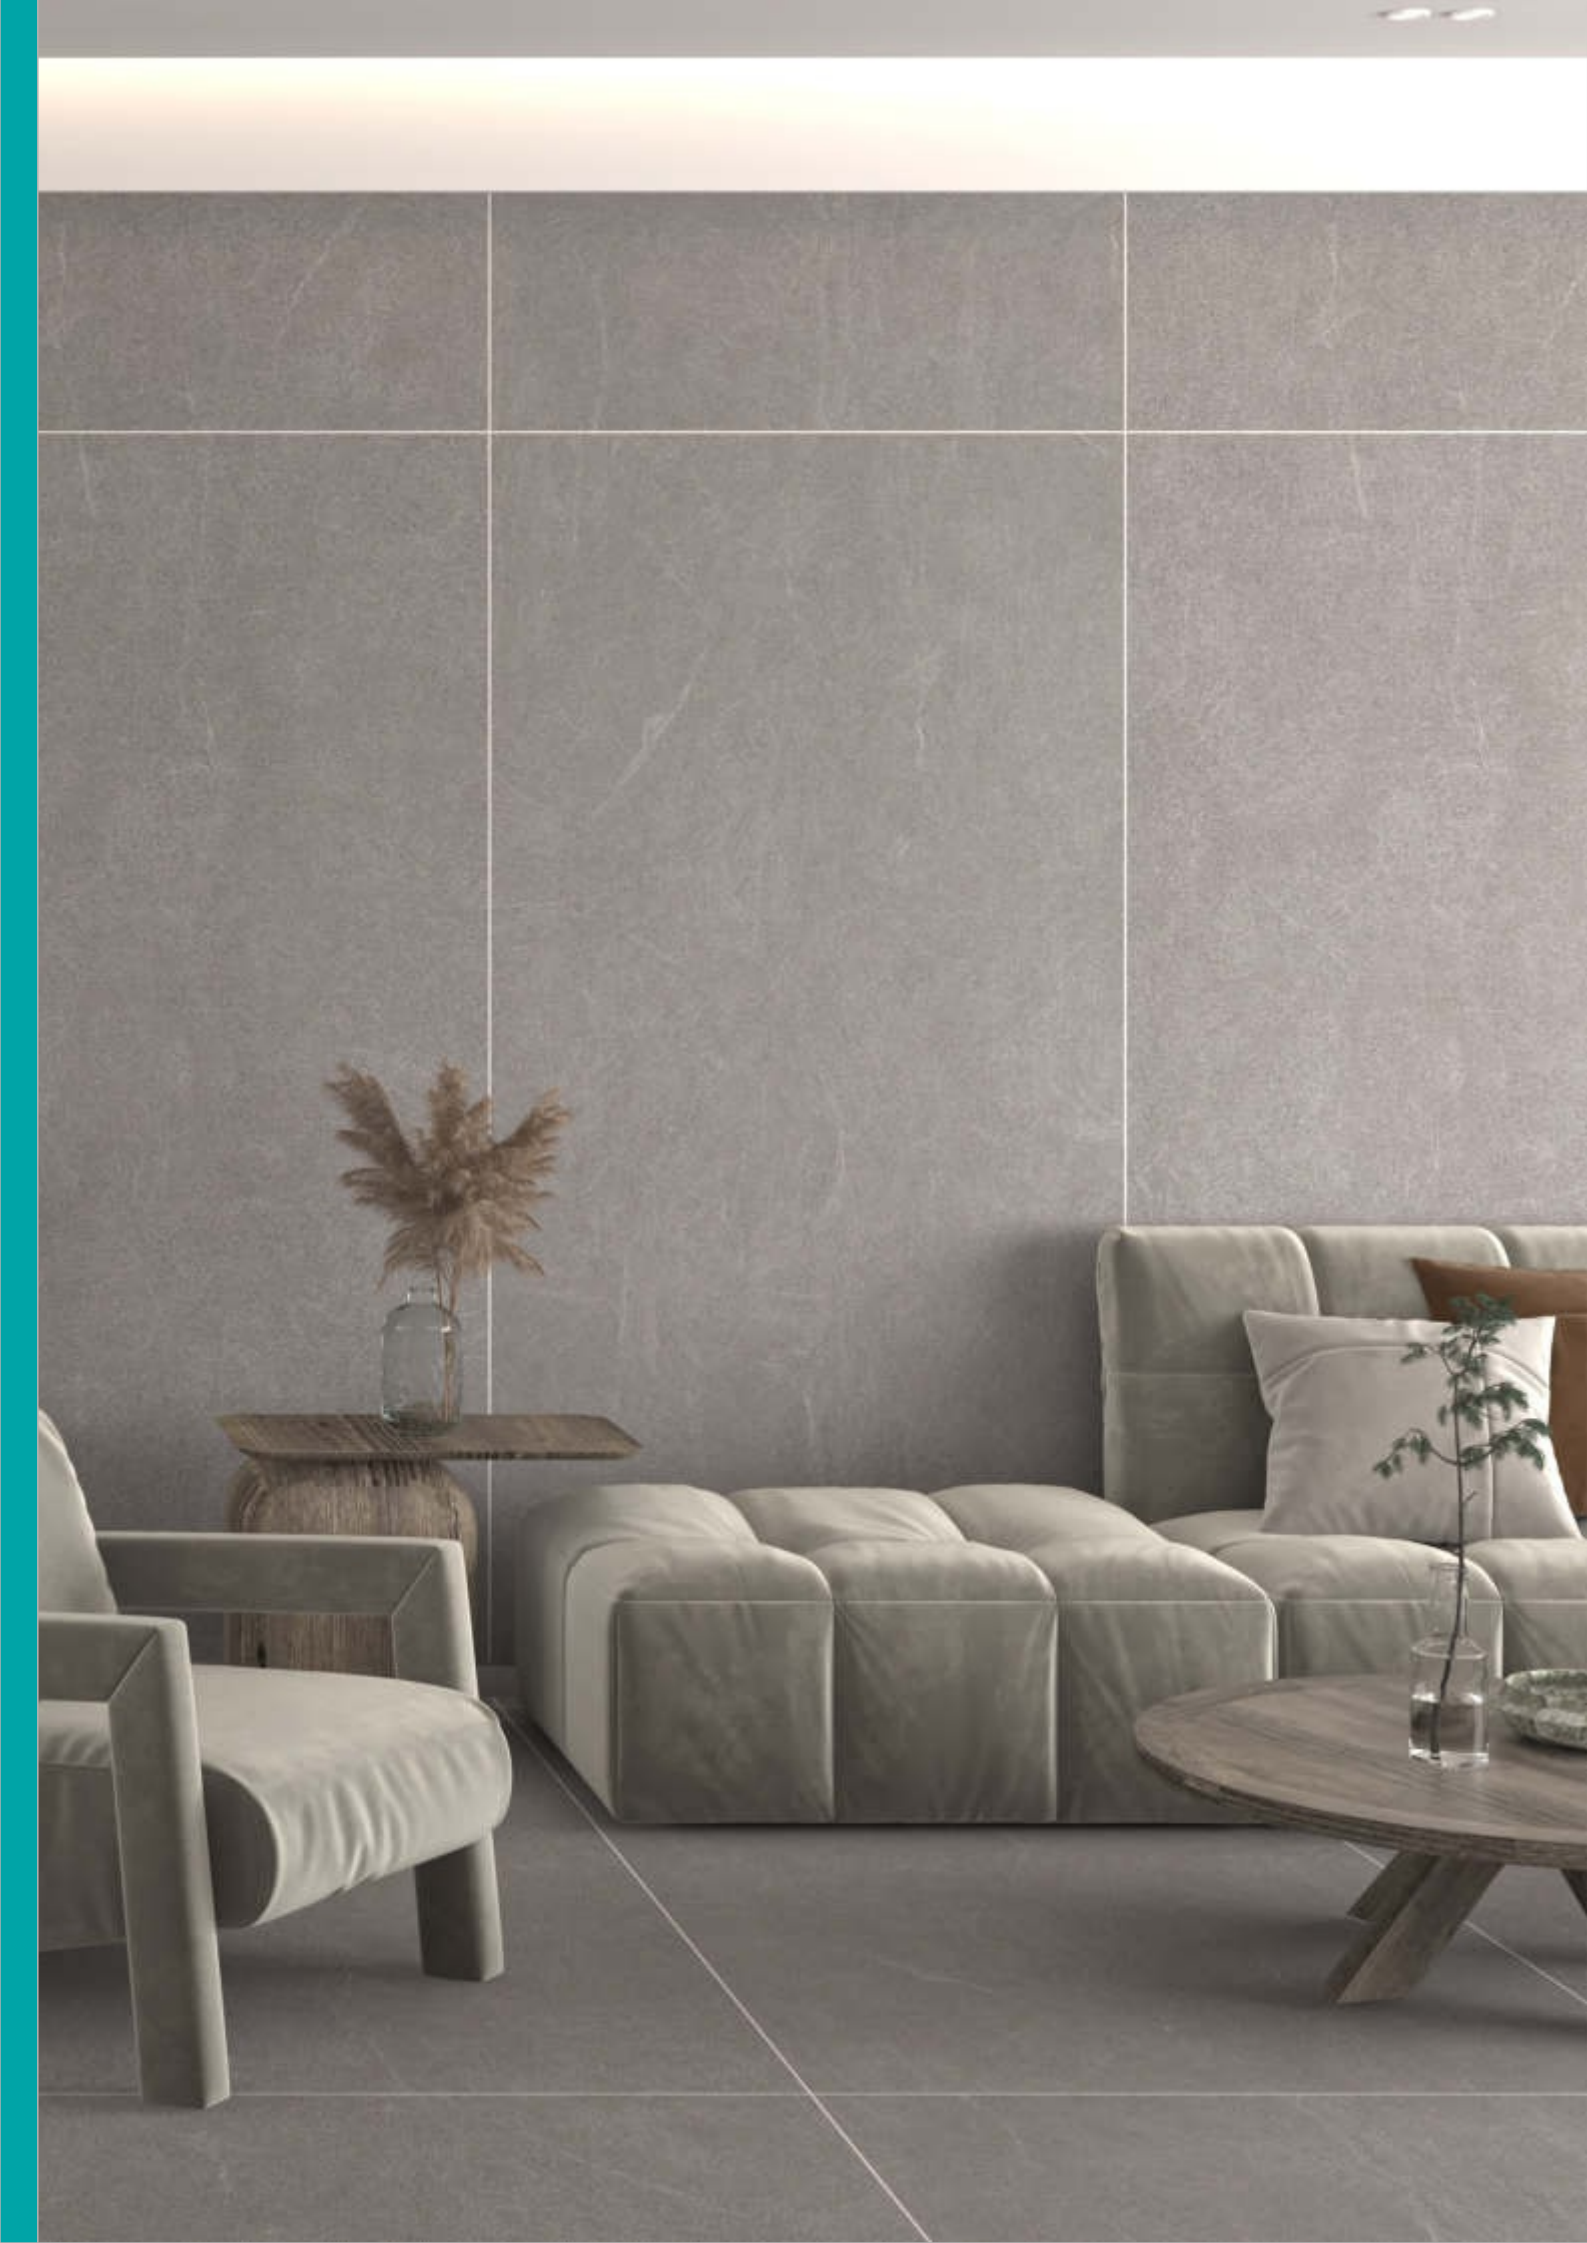

1200x1800mm

LILEN GREY
Surface : **Dazzle**
Faces : **3**

1200x1800mm

LILEN SMOKE
Surface : **Dazzle**
Faces : **3**

1200x2400mm

LUXOR ASH
Surface : **Dune**
Faces : **2**

1200x2400mm

LUXOR COTTON

Surface : **Dune**

Faces : **2**

1200x2400mm

LUXOR OCARA

Surface : **Dune**

Faces : **2**

1200x2400mm

LUXOR SHELL
Surface : **Dune**
Faces : **2**